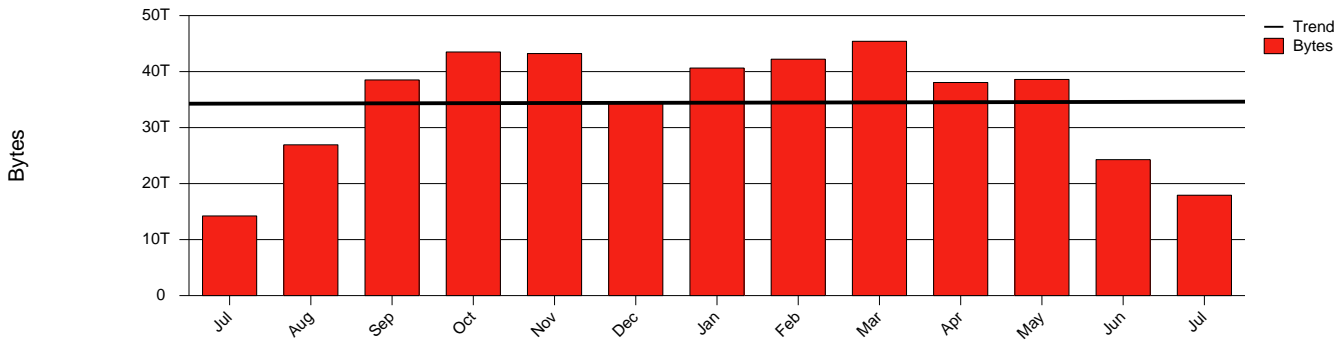

Karlstad, KAU - Monthly Health Report

LAN/WAN

Report for 2004/07/31

Total Network Volume by Month

Total Network Volume by Week

Total Network Volume by Day

Situations to Watch

Rank	Element Name	Variable	Threshold Value	Monthly Average		Days to (from) Threshold
				Actual	Predicted	
1	kau2-SRP(Out)	Volume (Bandwidth %)	80.000	0.755	1.523	Increasing
2	kau1-SRP(In)	Volume (Bandwidth %)	80.000	0.777	1.607	Increasing
3	kau1-SRP(Out)	Volume (Bandwidth %)	80.000	0.622	1.270	Increasing
4	kau1-SRP(In)	Errors (% Frames)	5.000	0.000	0.000	Decreasing
5	kau2-SRP(In)	Volume (Bandwidth %)	80.000	0.000	0.035	Decreasing
6	kau2-SRP(In)	Errors (% Frames)	5.000	0.000	0.000	Decreasing