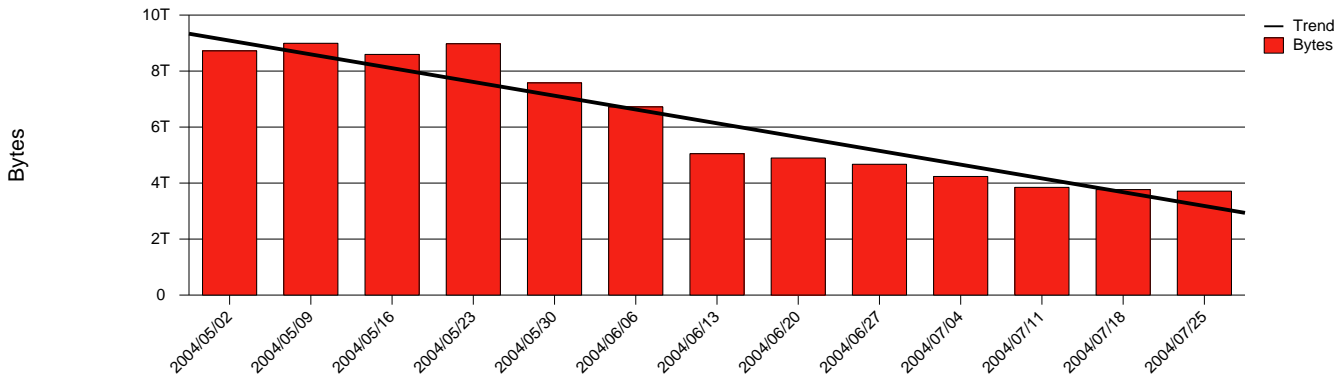

Karlstad, KAU - Monthly Health Report

LAN/WAN

Report for 2004/07/31

Total Network Volume by Month

Total Network Volume by Week

Total Network Volume by Day

Situations to Watch

Rank	Element Name	Variable	Threshold Value	Monthly Average		Days to (from) Threshold
				Actual	Predicted	
1	kau2-SRP(Out)	Volume (Bandwidth %)	80.000	0.755	1.523	Increasing
2	kau1-SRP(In)	Volume (Bandwidth %)	80.000	0.777	1.607	Increasing
3	kau1-SRP(Out)	Volume (Bandwidth %)	80.000	0.622	1.270	Increasing
4	kau1-SRP(In)	Errors (% Frames)	5.000	0.000	0.000	Decreasing
5	kau2-SRP(In)	Volume (Bandwidth %)	80.000	0.000	0.035	Decreasing
6	kau2-SRP(In)	Errors (% Frames)	5.000	0.000	0.000	Decreasing