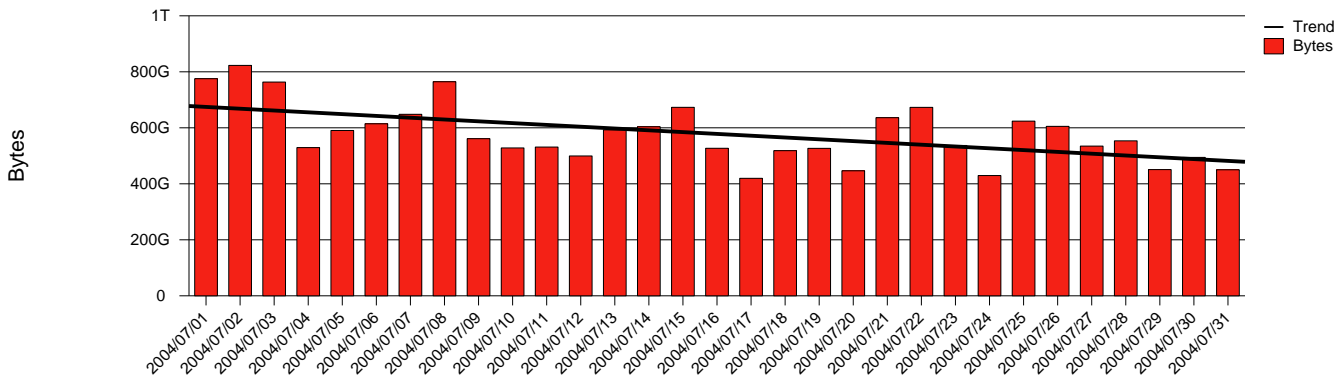

Karlstad, KAU - Monthly Health Report

LAN/WAN

Report for 2004/07/31

Total Network Volume by Month

Total Network Volume by Week

Total Network Volume by Day

Situations to Watch

Rank	Element Name	Variable	Threshold Value	Monthly Average		Days to (from) Threshold
				Actual	Predicted	
1	kau2-SRP(Out)	Volume (Bandwidth %)	80.000	0.755	1.523	Increasing
2	kau1-SRP(In)	Volume (Bandwidth %)	80.000	0.777	1.607	Increasing
3	kau1-SRP(Out)	Volume (Bandwidth %)	80.000	0.622	1.270	Increasing
4	kau1-SRP(In)	Errors (% Frames)	5.000	0.000	0.000	Decreasing
5	kau2-SRP(In)	Volume (Bandwidth %)	80.000	0.000	0.035	Decreasing
6	kau2-SRP(In)	Errors (% Frames)	5.000	0.000	0.000	Decreasing