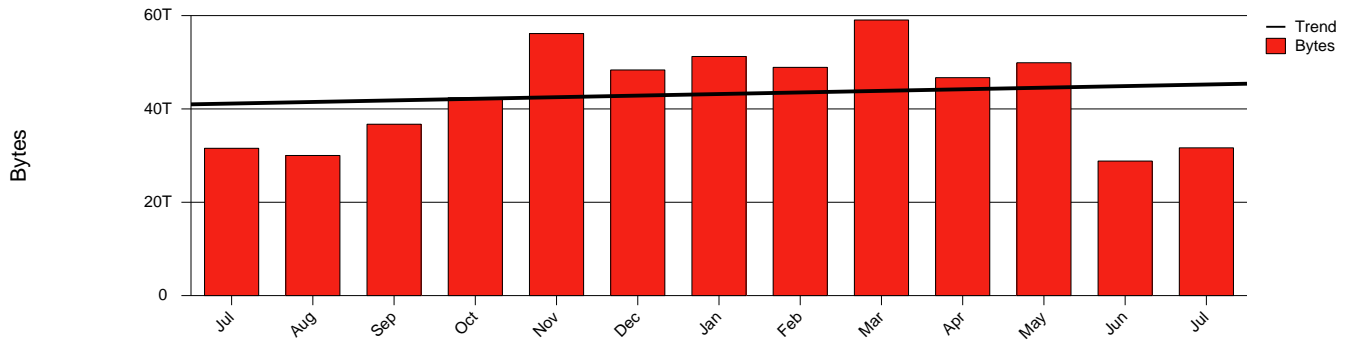

# Kalmar, HIK - Monthly Health Report

LAN/WAN

Report for 2004/07/31

Total Network Volume by Month

Total Network Volume by Week

Total Network Volume by Day

Situations to Watch

Rank	Element Name	Variable	Threshold Value	Monthly Average		Days to (from) Threshold
				Actual	Predicted	
1	hik1-SRP(Out)	Volume (Bandwidth %)	80.000	1.467	3.281	Increasing
2	hik1-SRP(In)	Volume (Bandwidth %)	80.000	1.183	2.061	Increasing
3	hik2-SRP(Out)	Volume (Bandwidth %)	80.000	1.151	0.381	Increasing
4	hik2-SRP(In)	Volume (Bandwidth %)	80.000	0.003	0.003	Increasing