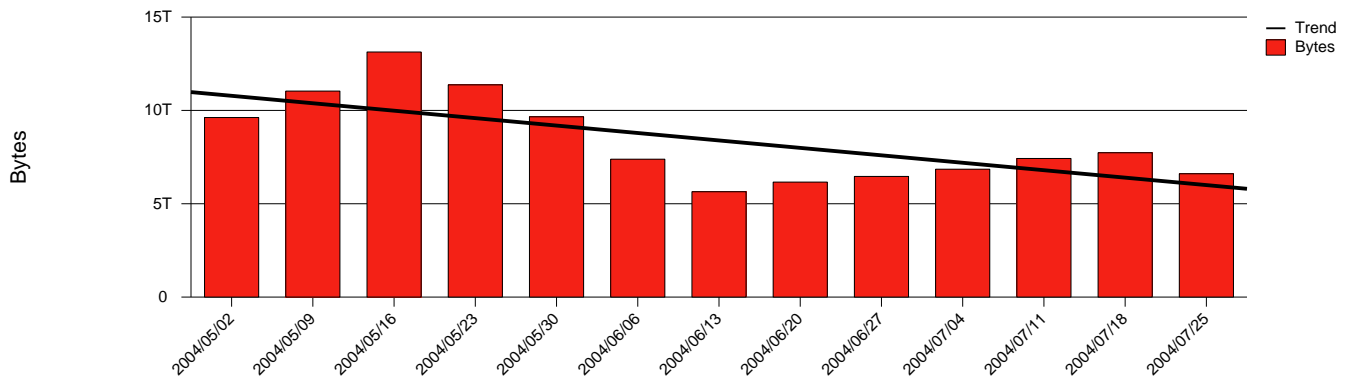

# Kalmar, HIK - Monthly Health Report

LAN/WAN

Report for 2004/07/31

Total Network Volume by Month

Total Network Volume by Week

Total Network Volume by Day

Situations to Watch

Rank	Element Name	Variable	Threshold Value	Monthly Average		Days to (from) Threshold
				Actual	Predicted	
1	hik1-SRP(Out)	Volume (Bandwidth %)	80.000	1.467	3.281	Increasing
2	hik1-SRP(In)	Volume (Bandwidth %)	80.000	1.183	2.061	Increasing
3	hik2-SRP(Out)	Volume (Bandwidth %)	80.000	1.151	0.381	Increasing
4	hik2-SRP(In)	Volume (Bandwidth %)	80.000	0.003	0.003	Increasing