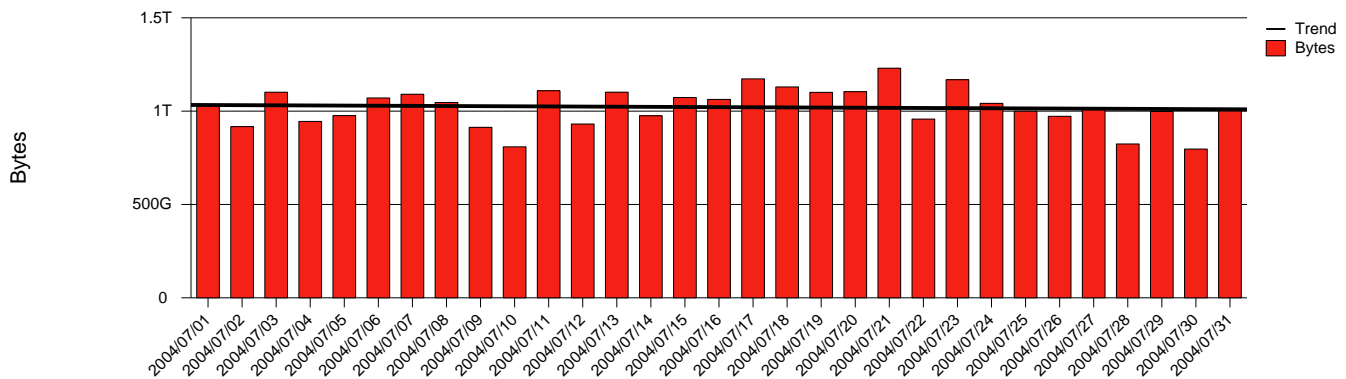

# Kalmar, HIK - Monthly Health Report

LAN/WAN

Report for 2004/07/31

Total Network Volume by Month

Total Network Volume by Week

Total Network Volume by Day

Situations to Watch

Rank	Element Name	Variable	Threshold Value	Monthly Average		Days to (from) Threshold
				Actual	Predicted	
1	hik1-SRP(Out)	Volume (Bandwidth %)	80.000	1.467	3.281	Increasing
2	hik1-SRP(In)	Volume (Bandwidth %)	80.000	1.183	2.061	Increasing
3	hik2-SRP(Out)	Volume (Bandwidth %)	80.000	1.151	0.381	Increasing
4	hik2-SRP(In)	Volume (Bandwidth %)	80.000	0.003	0.003	Increasing