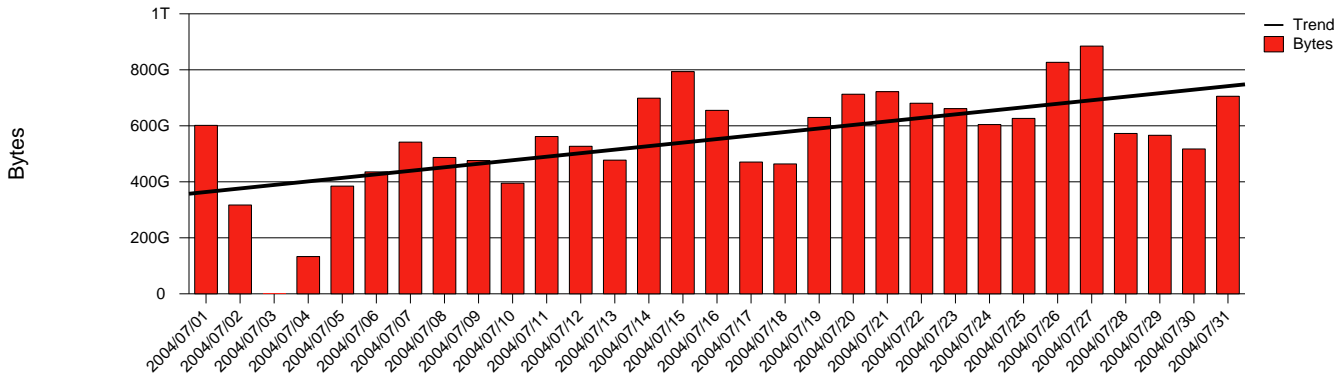

# Jönköping, HJ - Monthly Health Report

LAN/WAN

Report for 2004/07/31

Total Network Volume by Month

Total Network Volume by Week

Total Network Volume by Day

Situations to Watch

Rank	Element Name	Variable	Threshold Value	Monthly Average		Days to (from) Threshold
				Actual	Predicted	
1	hj1-SRP(In)	Volume (Bandwidth %)	80.000	0.969	1.750	Increasing
2	hj2-SRP(In)	Volume (Bandwidth %)	80.000	0.015	0.404	Increasing
3	hj1-SRP(Out)	Volume (Bandwidth %)	80.000	0.634	1.368	Increasing
4	hj2-SRP(In)	Errors (% Frames)	5.000	0.000	0.000	Increasing
5	hj1-SRP(In)	Errors (% Frames)	5.000	0.000	0.001	Increasing
6	hj2-SRP(Out)	Volume (Bandwidth %)	80.000	0.557	1.028	Decreasing