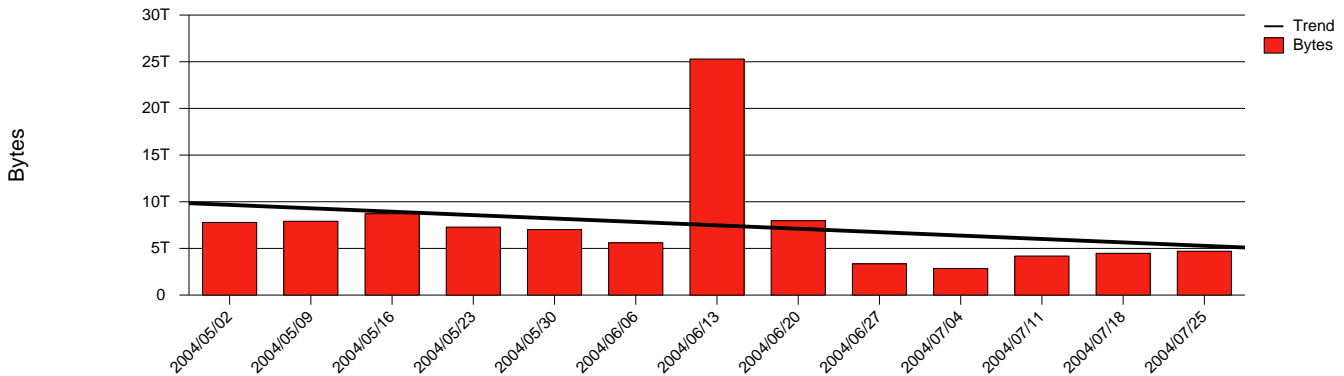

# Jönköping, HJ - Monthly Health Report

LAN/WAN

Report for 2004/07/31

Total Network Volume by Month

Total Network Volume by Week

Total Network Volume by Day

Situations to Watch

Rank	Element Name	Variable	Threshold Value	Monthly Average		Days to (from) Threshold
				Actual	Predicted	
1	hj1-SRP(In)	Volume (Bandwidth %)	80.000	0.969	1.750	Increasing
2	hj2-SRP(In)	Volume (Bandwidth %)	80.000	0.015	0.404	Increasing
3	hj1-SRP(Out)	Volume (Bandwidth %)	80.000	0.634	1.368	Increasing
4	hj2-SRP(In)	Errors (% Frames)	5.000	0.000	0.000	Increasing
5	hj1-SRP(In)	Errors (% Frames)	5.000	0.000	0.001	Increasing
6	hj2-SRP(Out)	Volume (Bandwidth %)	80.000	0.557	1.028	Decreasing