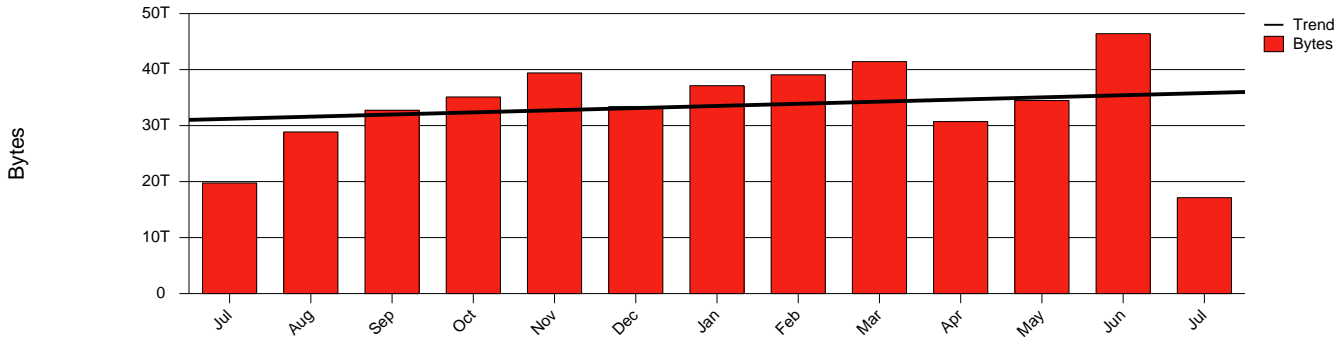

# Jönköping, HJ - Monthly Health Report

LAN/WAN

Report for 2004/07/31

Total Network Volume by Month

Total Network Volume by Week

Total Network Volume by Day

Situations to Watch

Rank	Element Name	Variable	Threshold Value	Monthly Average		Days to (from) Threshold
				Actual	Predicted	
1	hj1-SRP(In)	Volume (Bandwidth %)	80.000	0.969	1.750	Increasing
2	hj2-SRP(In)	Volume (Bandwidth %)	80.000	0.015	0.404	Increasing
3	hj1-SRP(Out)	Volume (Bandwidth %)	80.000	0.634	1.368	Increasing
4	hj2-SRP(In)	Errors (% Frames)	5.000	0.000	0.000	Increasing
5	hj1-SRP(In)	Errors (% Frames)	5.000	0.000	0.001	Increasing
6	hj2-SRP(Out)	Volume (Bandwidth %)	80.000	0.557	1.028	Decreasing