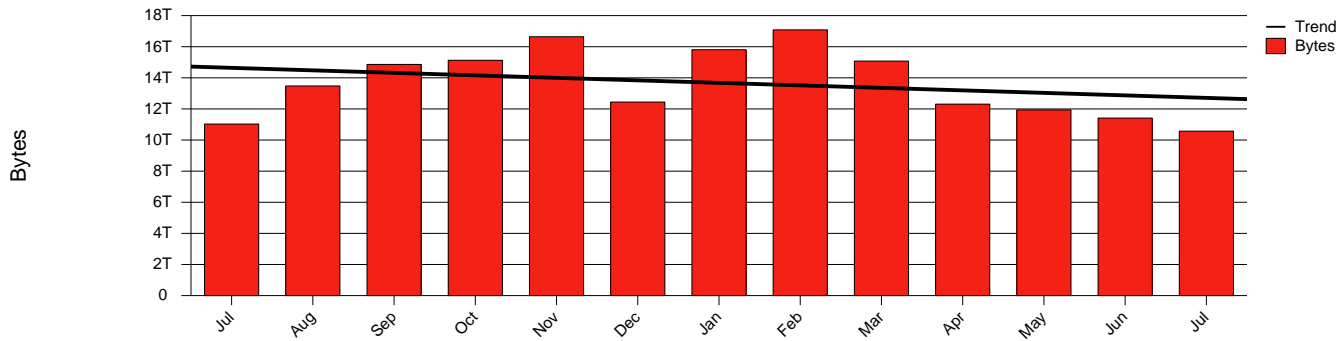

# Göteborg, GU - Monthly Health Report

LAN/WAN

Report for 2004/07/31

Total Network Volume by Month

Total Network Volume by Week

Total Network Volume by Day

Situations to Watch

Rank	Element Name	Variable	Threshold	Monthly Average		Days to (from) Threshold
			Value	Actual	Predicted	
1	gu2-SRP(In)	Errors (% Frames)	5.000	4.698	1.198	953
2	gu1-SRP(In)	Volume (Bandwidth %)	80.000	0.523	0.786	Increasing
3	gu1-SRP(In)	Errors (% Frames)	5.000	0.000	0.003	Increasing
4	gu2-SRP(Out)	Volume (Bandwidth %)	80.000	0.001	0.001	Increasing
5	gu1-SRP(Out)	Volume (Bandwidth %)	80.000	0.738	0.769	Decreasing
6	gu2-SRP(In)	Volume (Bandwidth %)	80.000	0.009	0.028	Decreasing