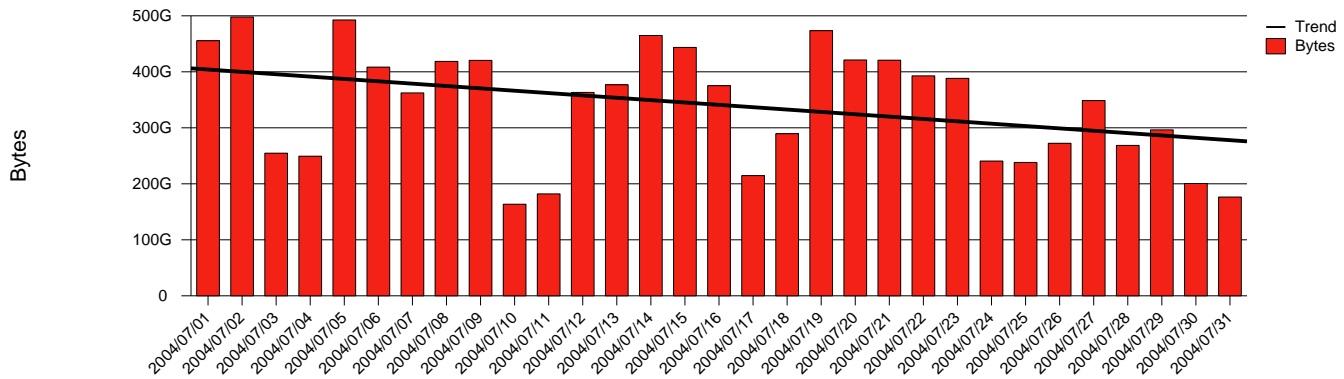

# Göteborg, GU - Monthly Health Report

LAN/WAN

Report for 2004/07/31

Total Network Volume by Month

Total Network Volume by Week

Total Network Volume by Day

Situations to Watch

Rank	Element Name	Variable	Threshold	Monthly Average		Days to (from) Threshold
			Value	Actual	Predicted	
1	gu2-SRP(In)	Errors (% Frames)	5.000	4.698	1.198	953
2	gu1-SRP(In)	Volume (Bandwidth %)	80.000	0.523	0.786	Increasing
3	gu1-SRP(In)	Errors (% Frames)	5.000	0.000	0.003	Increasing
4	gu2-SRP(Out)	Volume (Bandwidth %)	80.000	0.001	0.001	Increasing
5	gu1-SRP(Out)	Volume (Bandwidth %)	80.000	0.738	0.769	Decreasing
6	gu2-SRP(In)	Volume (Bandwidth %)	80.000	0.009	0.028	Decreasing