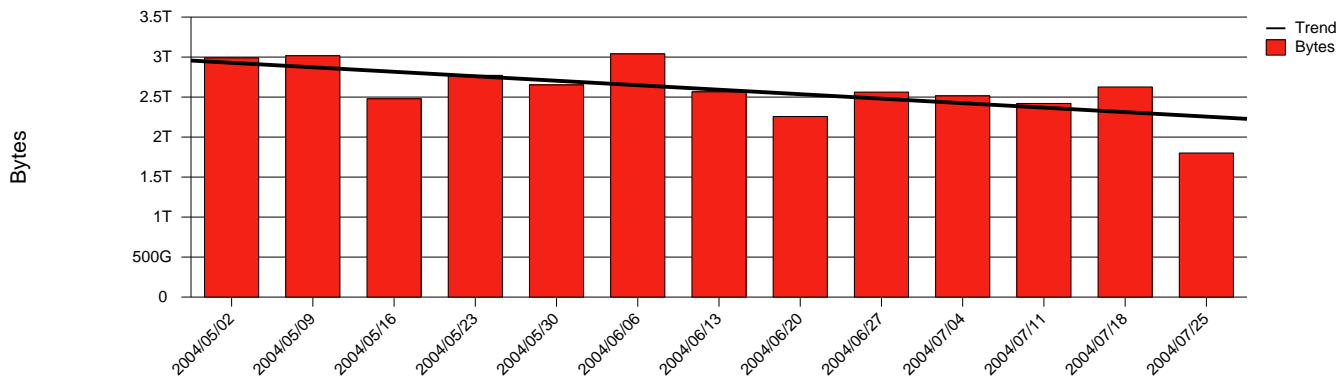

# Göteborg, GU - Monthly Health Report

LAN/WAN

Report for 2004/07/31

Total Network Volume by Month

Total Network Volume by Week

Total Network Volume by Day

Situations to Watch

Rank	Element Name	Variable	Threshold	Monthly Average		Days to (from) Threshold
			Value	Actual	Predicted	
1	gu2-SRP(In)	Errors (% Frames)	5.000	4.698	1.198	953
2	gu1-SRP(In)	Volume (Bandwidth %)	80.000	0.523	0.786	Increasing
3	gu1-SRP(In)	Errors (% Frames)	5.000	0.000	0.003	Increasing
4	gu2-SRP(Out)	Volume (Bandwidth %)	80.000	0.001	0.001	Increasing
5	gu1-SRP(Out)	Volume (Bandwidth %)	80.000	0.738	0.769	Decreasing
6	gu2-SRP(In)	Volume (Bandwidth %)	80.000	0.009	0.028	Decreasing