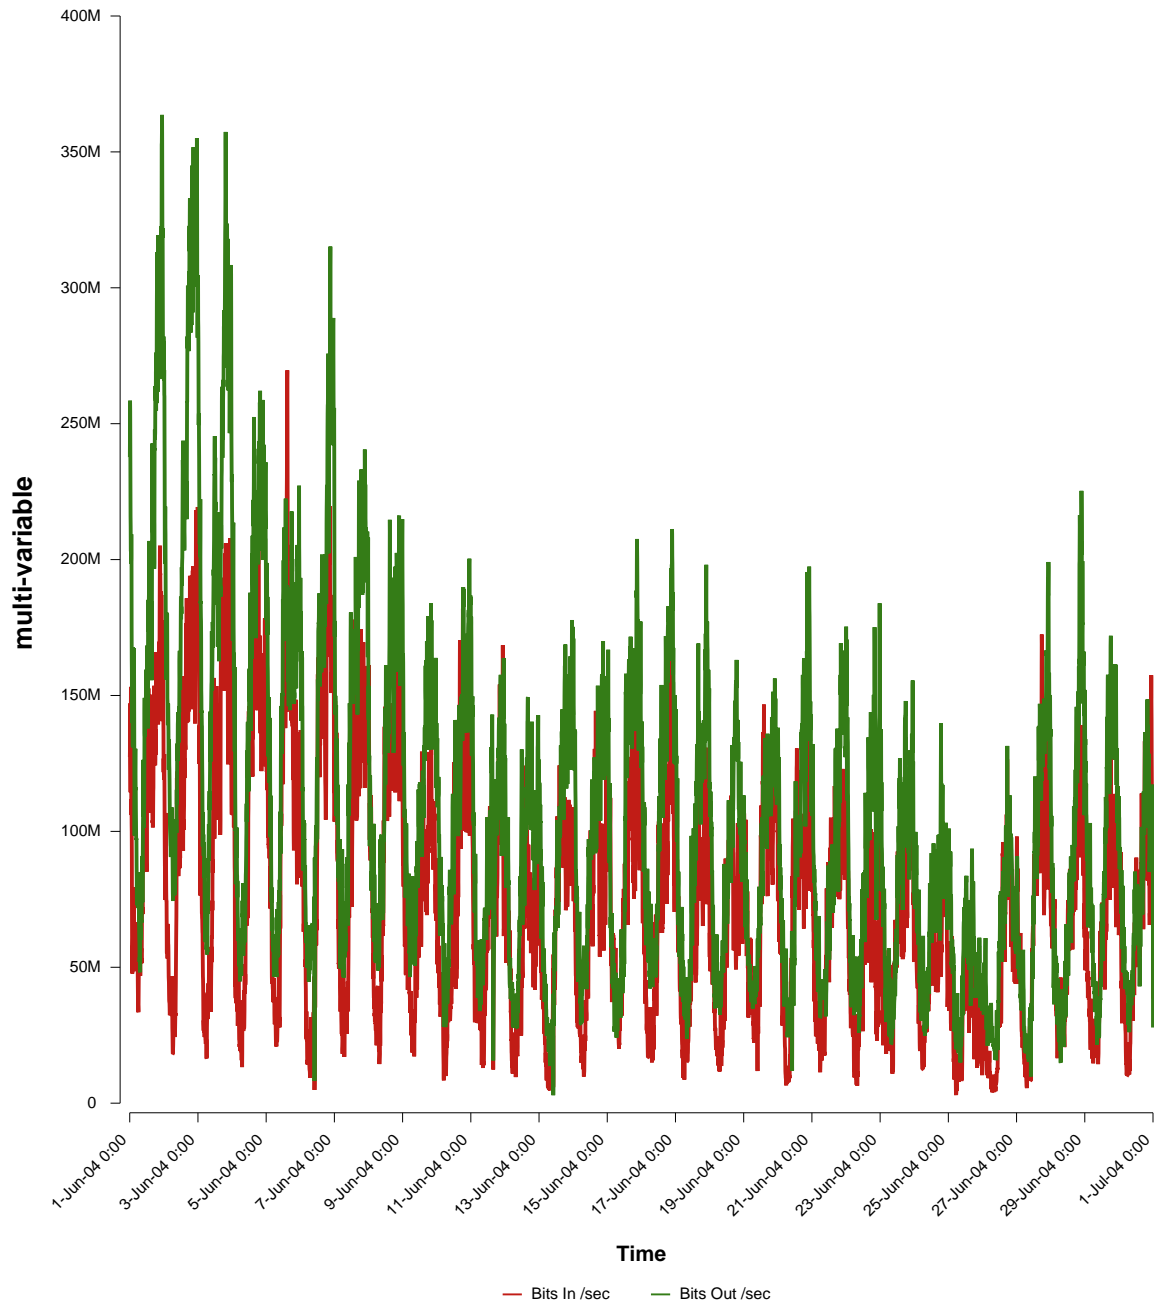

eHealth Trend Report

Divide by Time

SUNET-A-VAXJO-VXU

From: 2004/06/01 00:00
To: 2004/06/30 23:59

Created: 2004/07/02 07:30:05