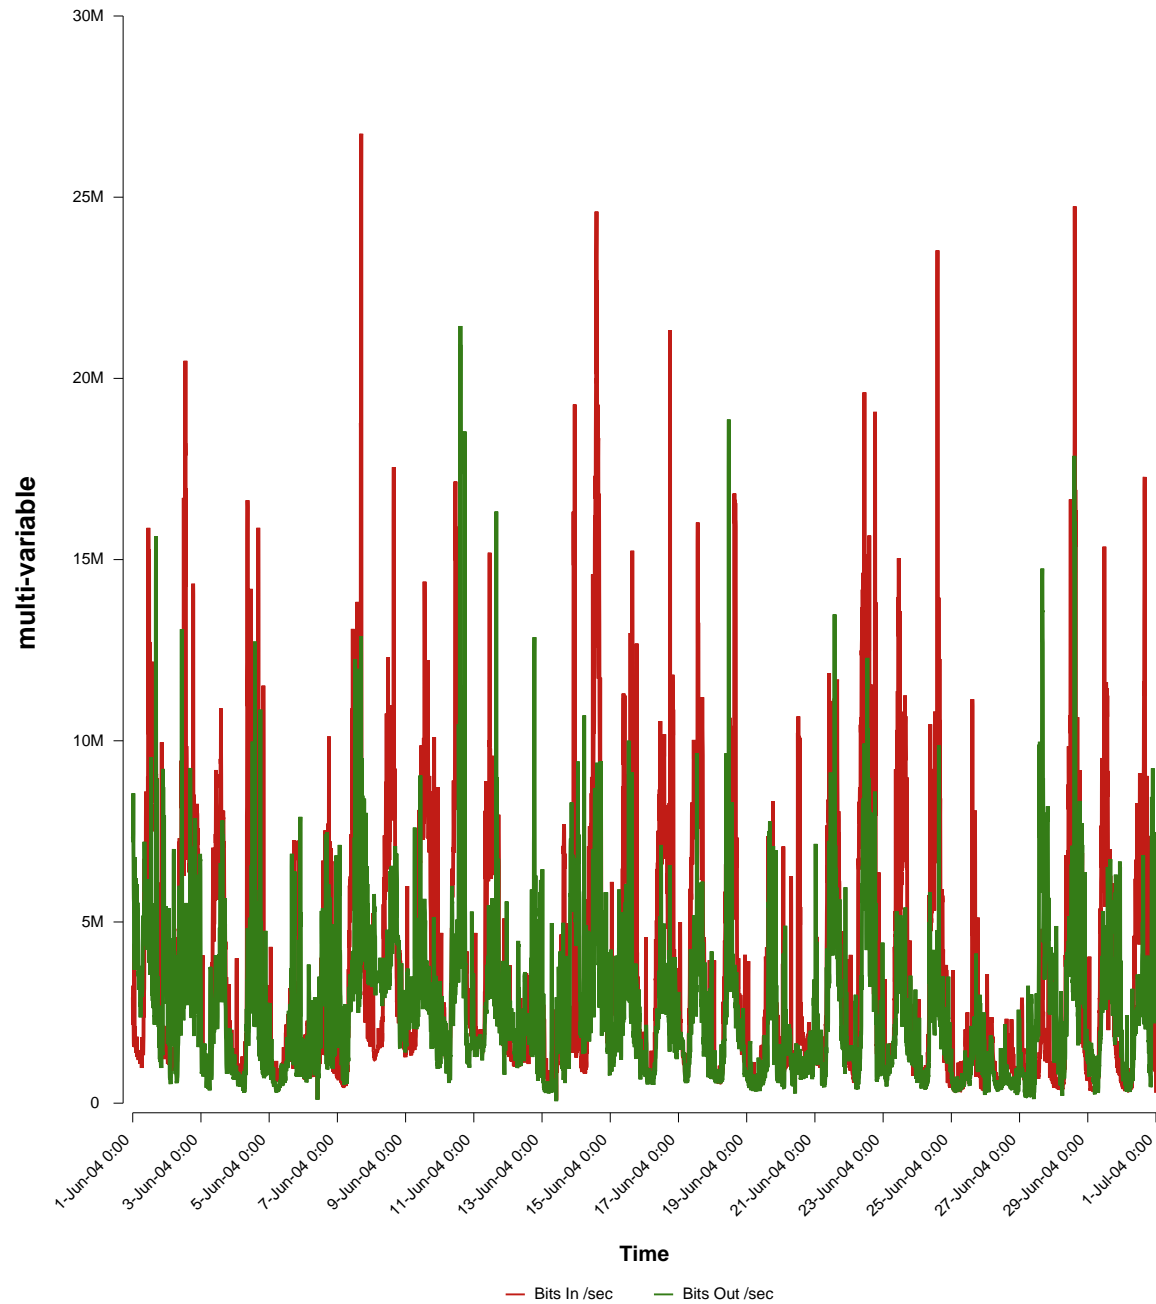

eHealth Trend Report

Divide by Time

SUNET-A-UPPSALA-SLU

From: 2004/06/01 00:00
To: 2004/06/30 23:59

Created: 2004/07/02 07:00:08