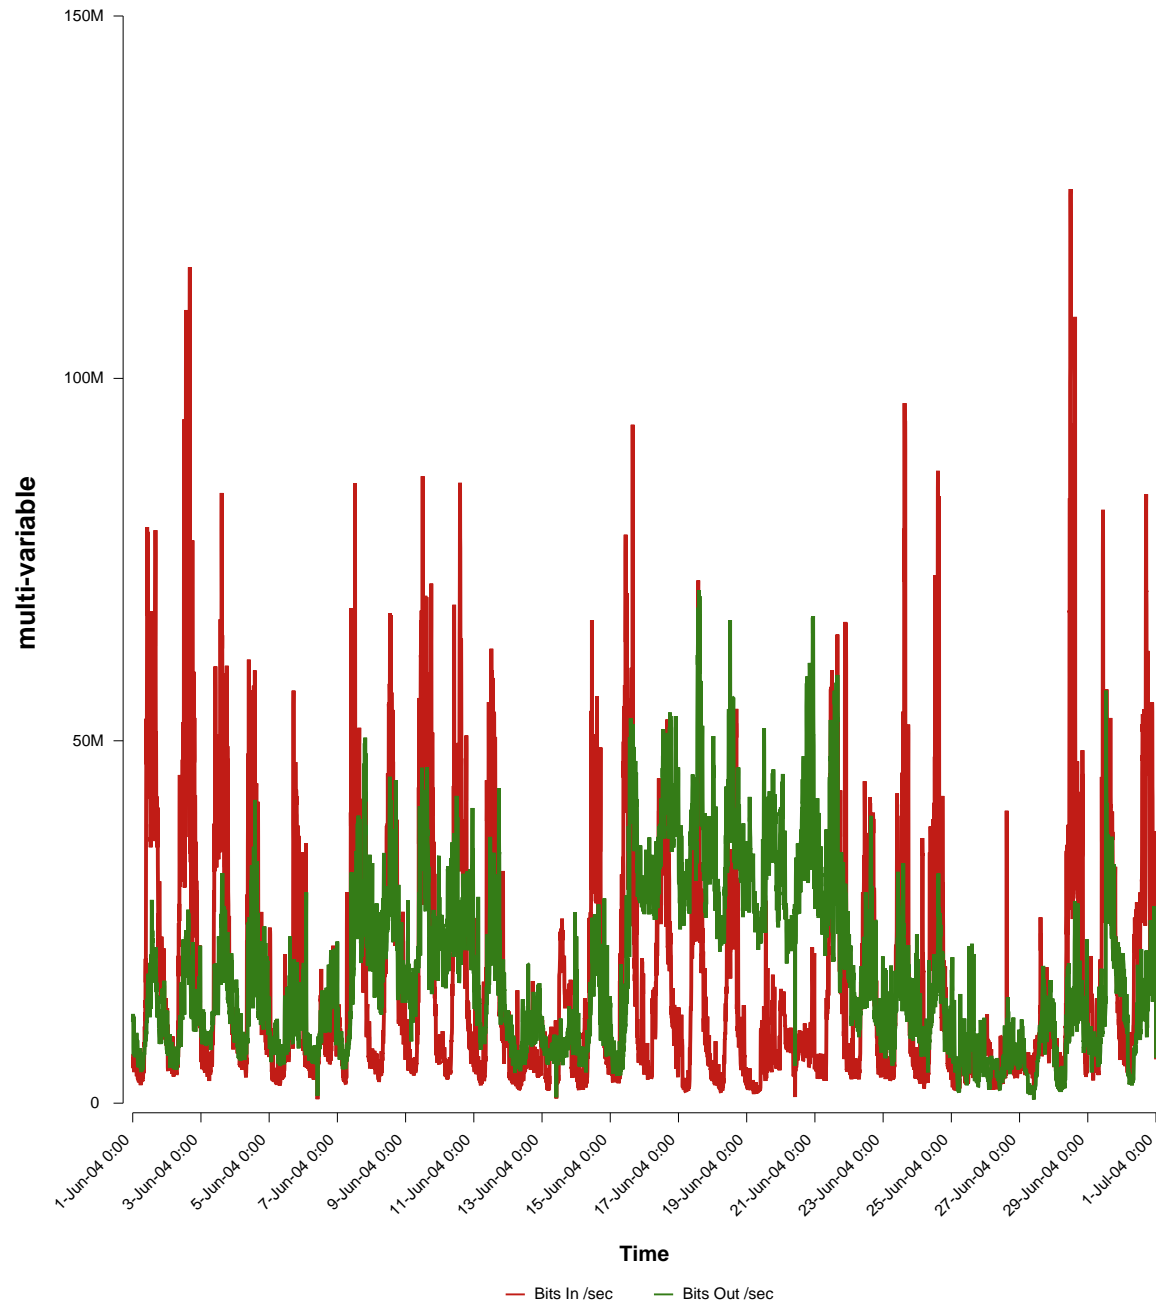

eHealth Trend Report

Divide by Time

SUNET-A-STHLM-SU

From: 2004/06/01 00:00
To: 2004/06/30 23:59

Created: 2004/07/02 06:20:17