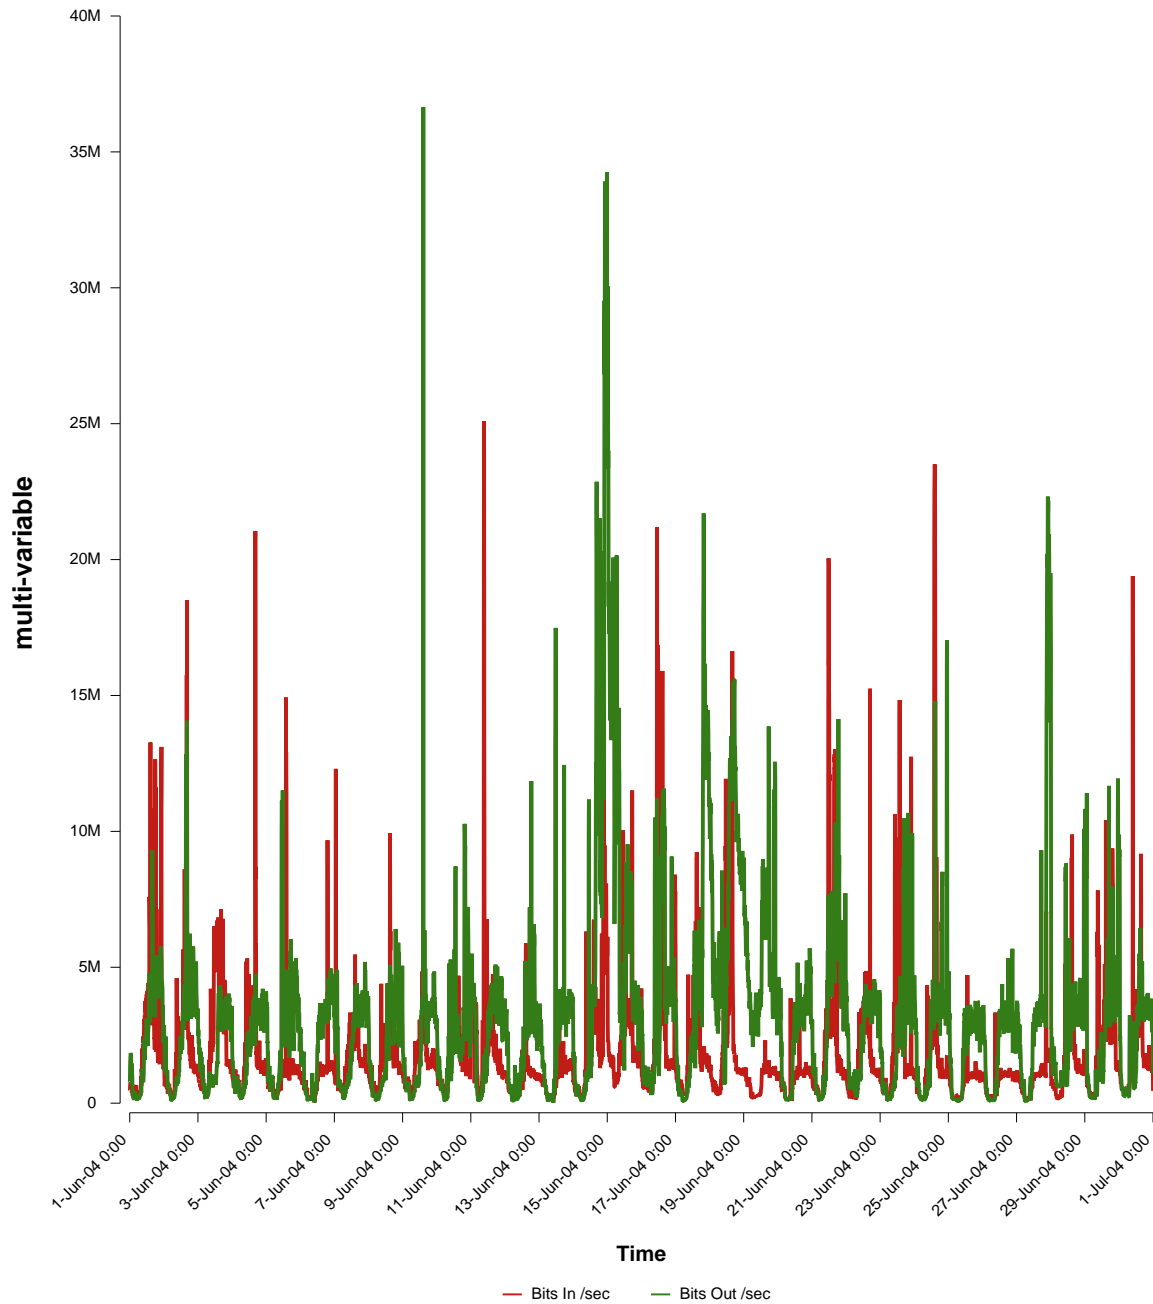

# eHealth Trend Report

Divide by Time

## SUNET-A-STHLM-LHS

From: 2004/06/01 00:00  
To: 2004/06/30 23:59

Created: 2004/07/02 06:02:43