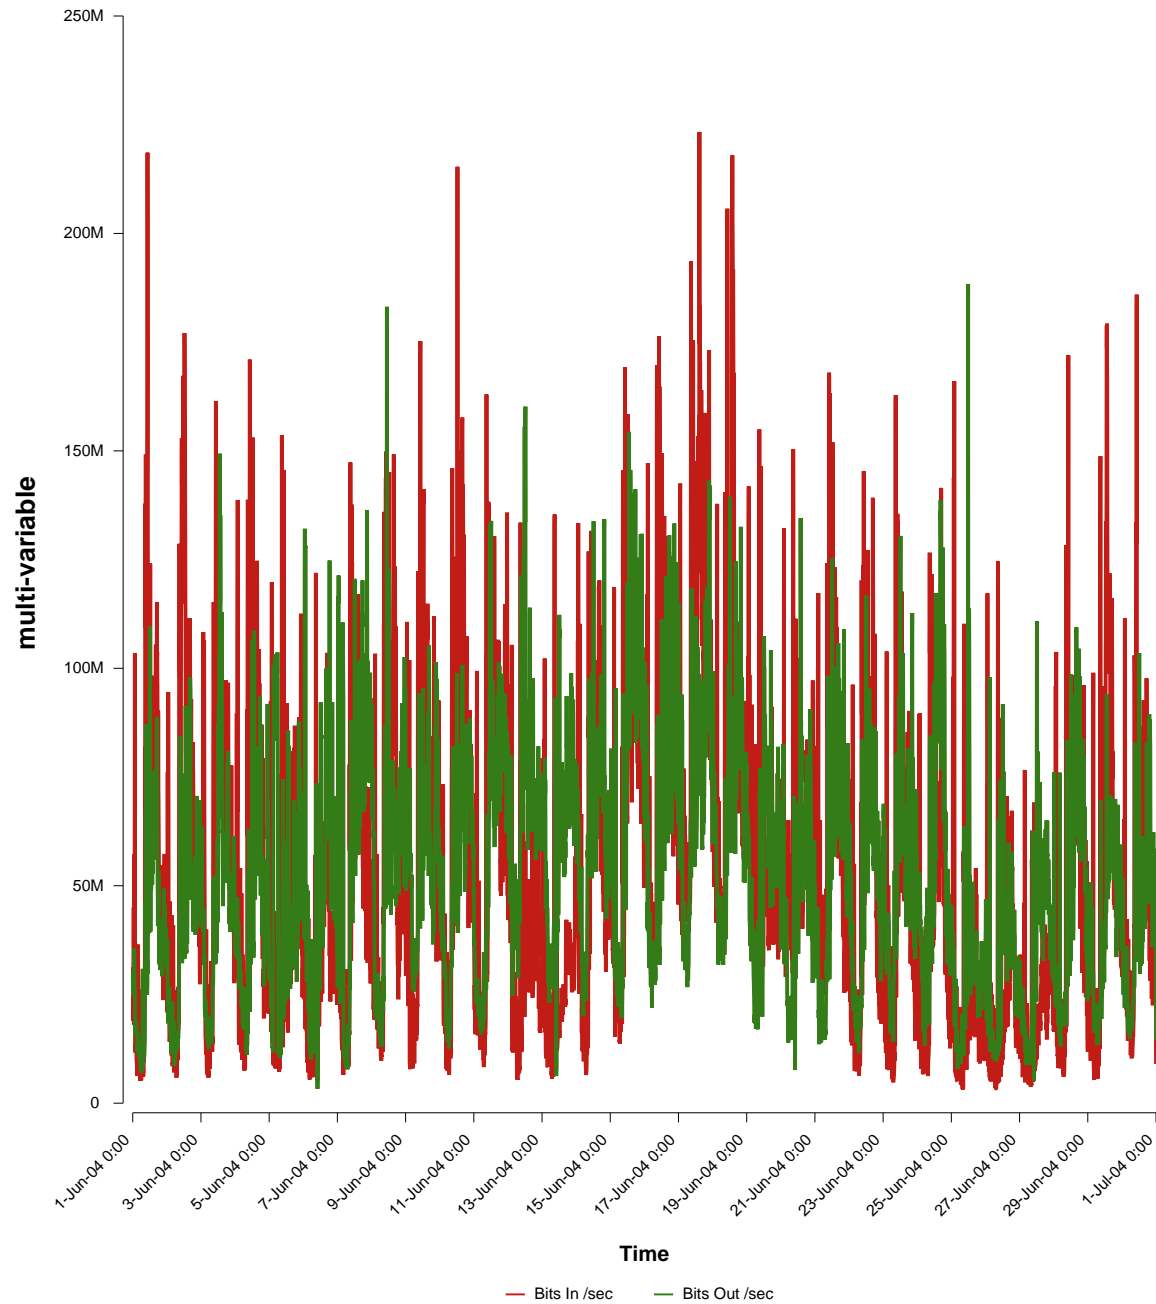

eHealth Trend Report

Divide by Time

SUNET-A-STHLM-KTH

From: 2004/06/01 00:00
To: 2004/06/30 23:59

Created: 2004/07/02 05:51:03