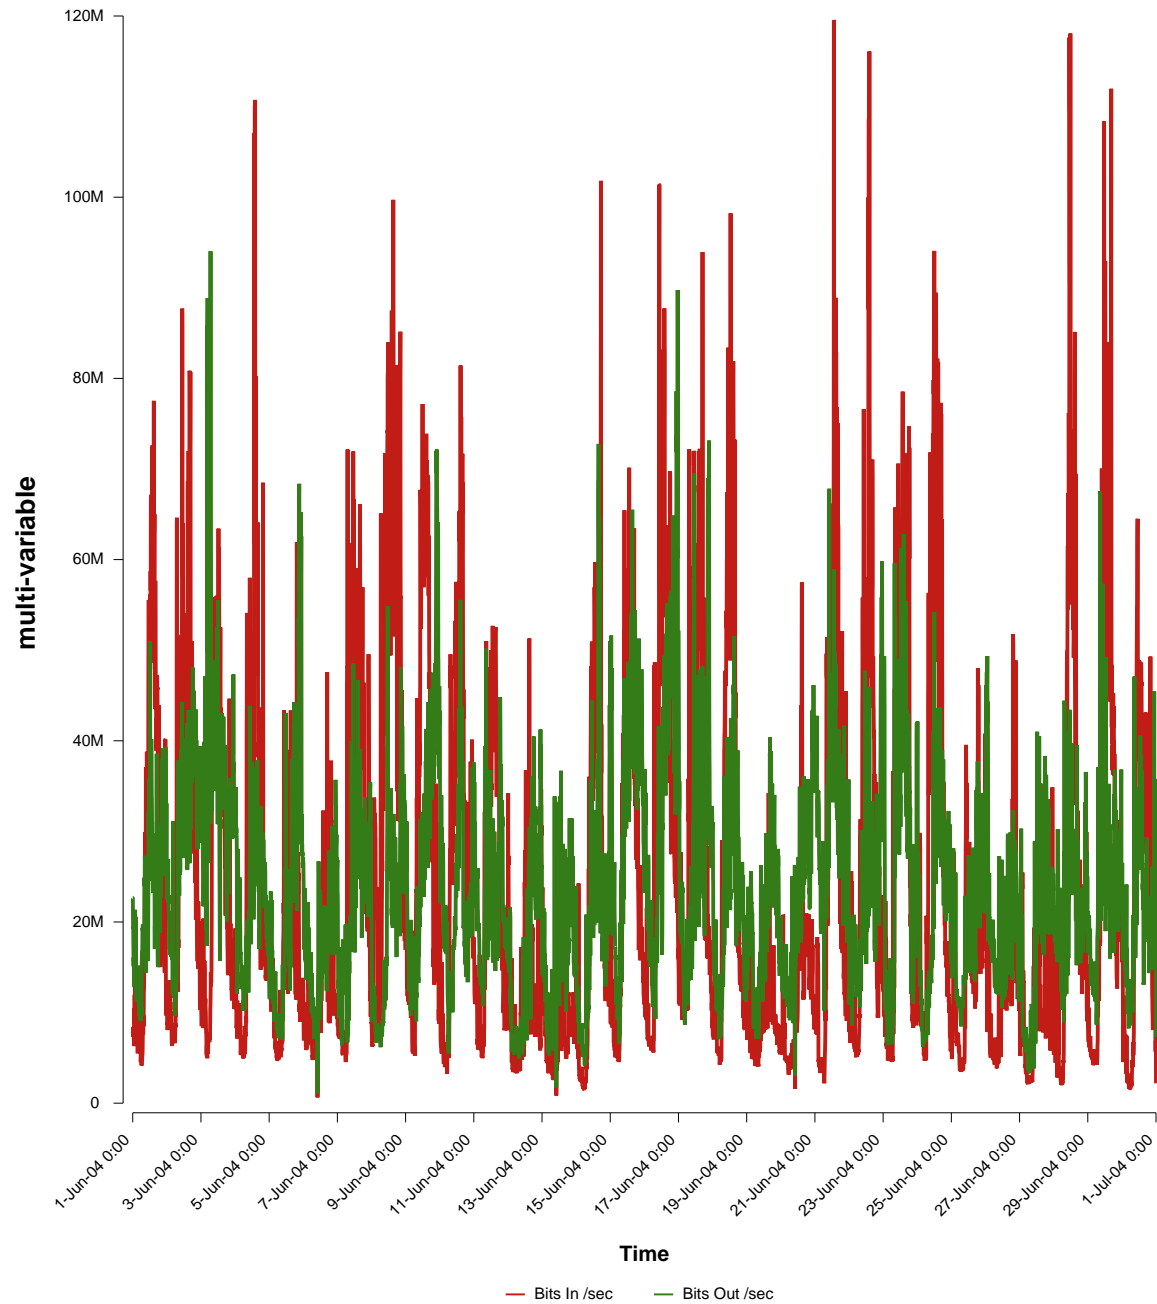

eHealth Trend Report

Divide by Time

SUNET-A-STHLM-KI

From: 2004/06/01 00:00
To: 2004/06/30 23:59

Created: 2004/07/02 05:41:03