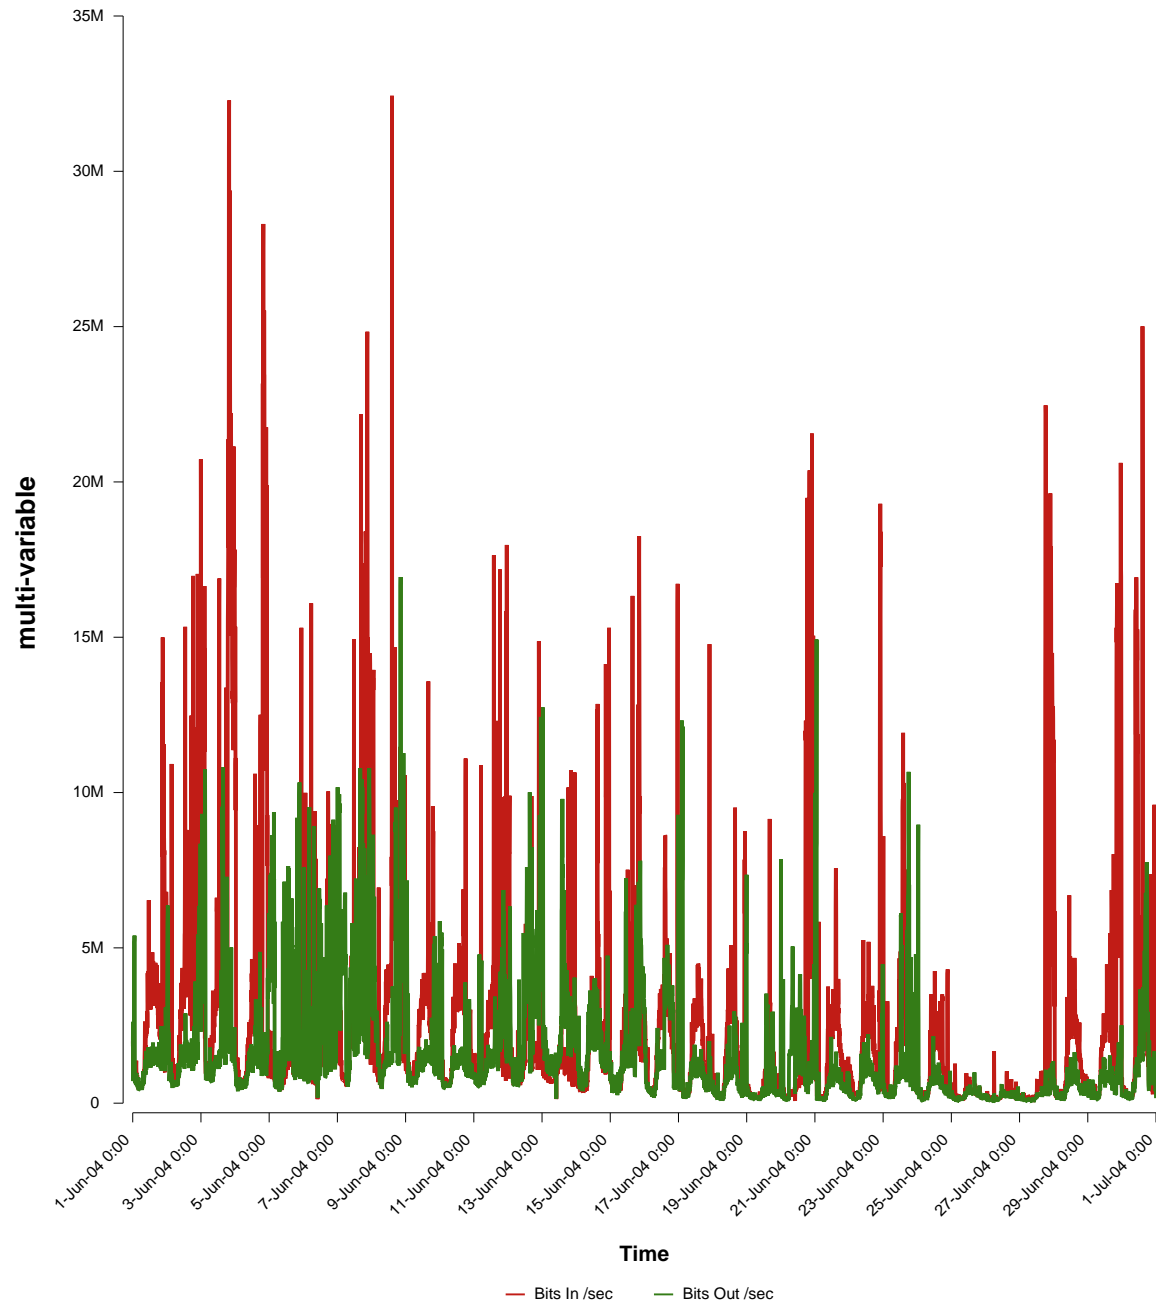

eHealth Trend Report

Divide by Time

SUNET-A-STHLM-HHS

From: 2004/06/01 00:00
To: 2004/06/30 23:59

Created: 2004/07/02 05:31:01