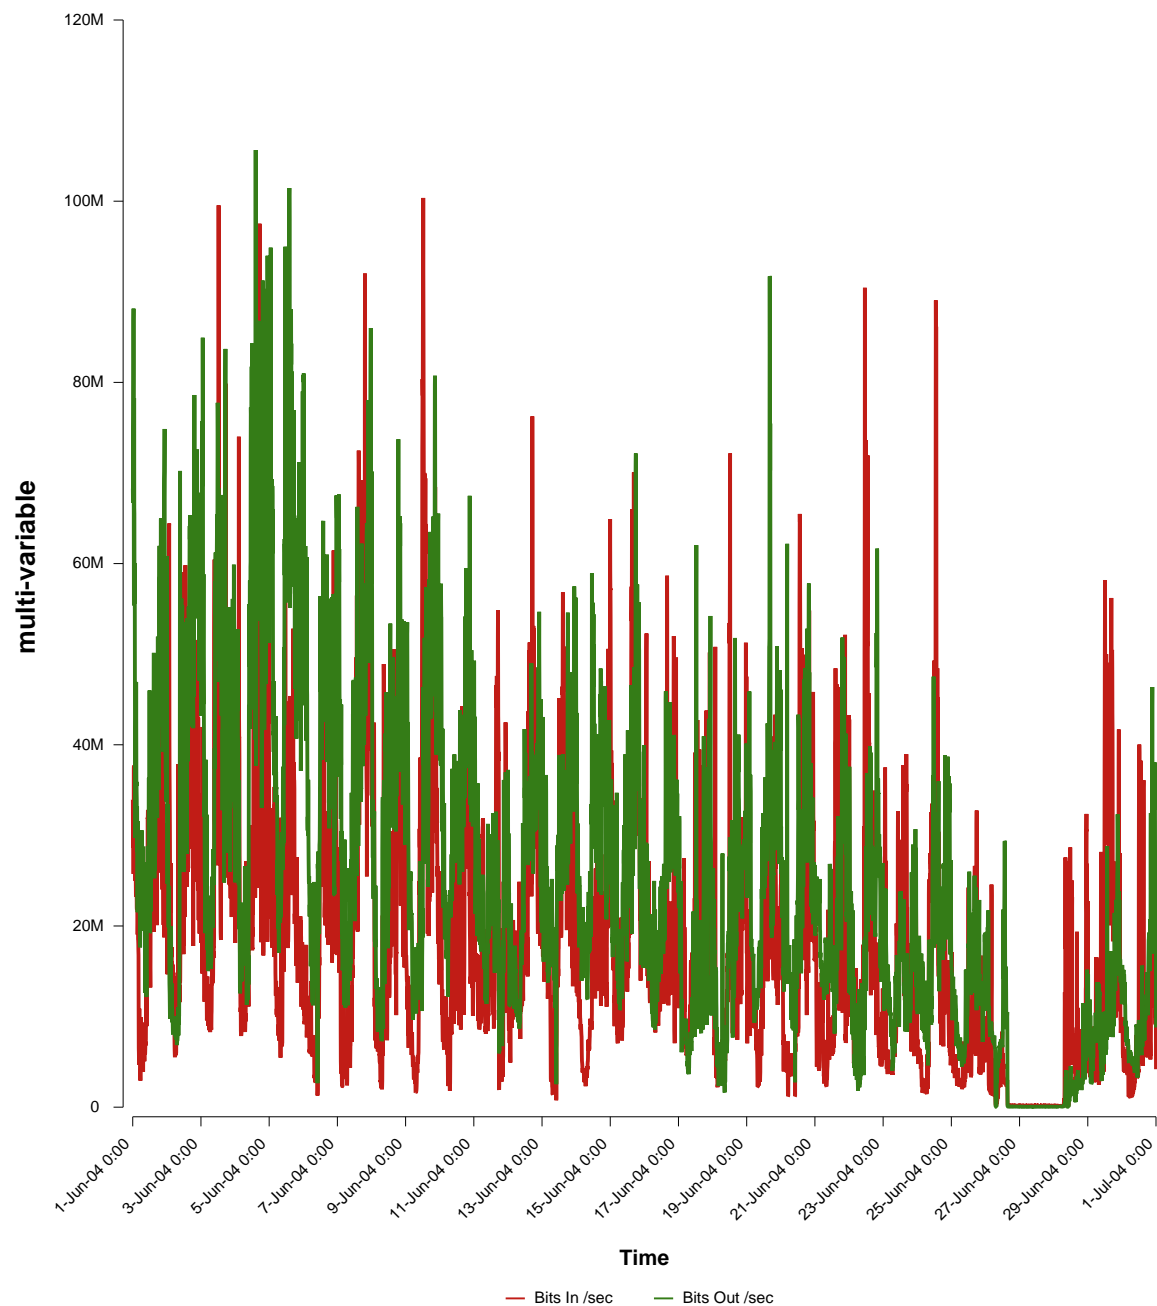

eHealth Trend Report

Divide by Time

SUNET-A-SKOVDE-HIS

From: 2004/06/01 00:00
To: 2004/06/30 23:59

Created: 2004/07/02 05:21:19