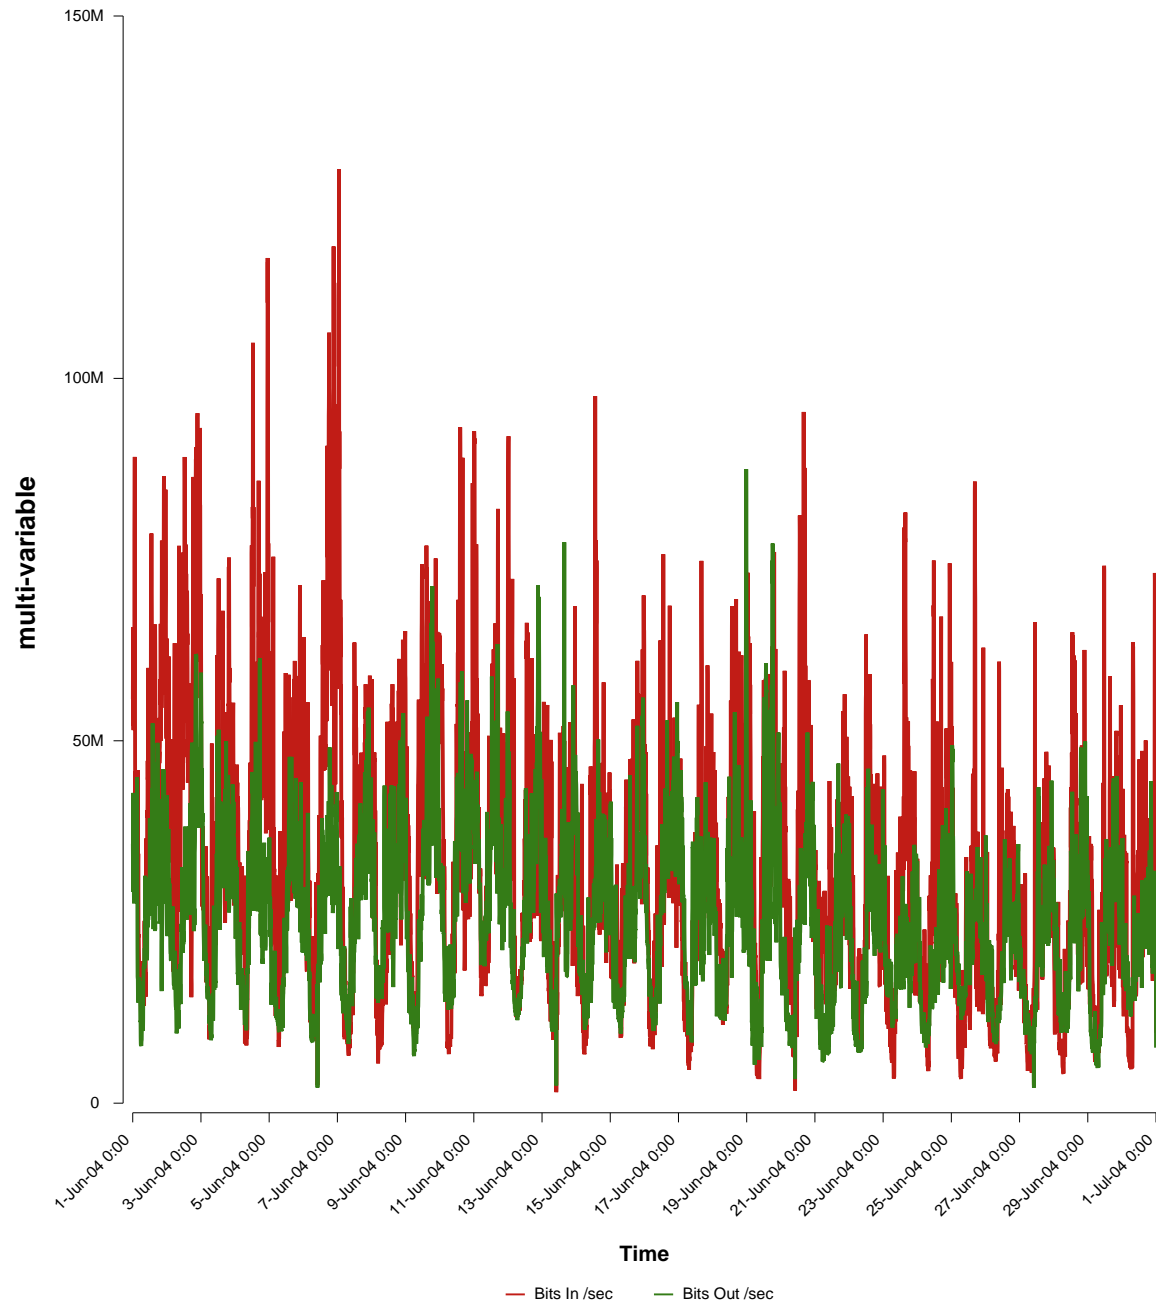

# eHealth Trend Report

Divide by Time

## SUNET-A-RONNEBY-BTH

From: 2004/06/01 00:00  
To: 2004/06/30 23:59

Created: 2004/07/02 05:11:00