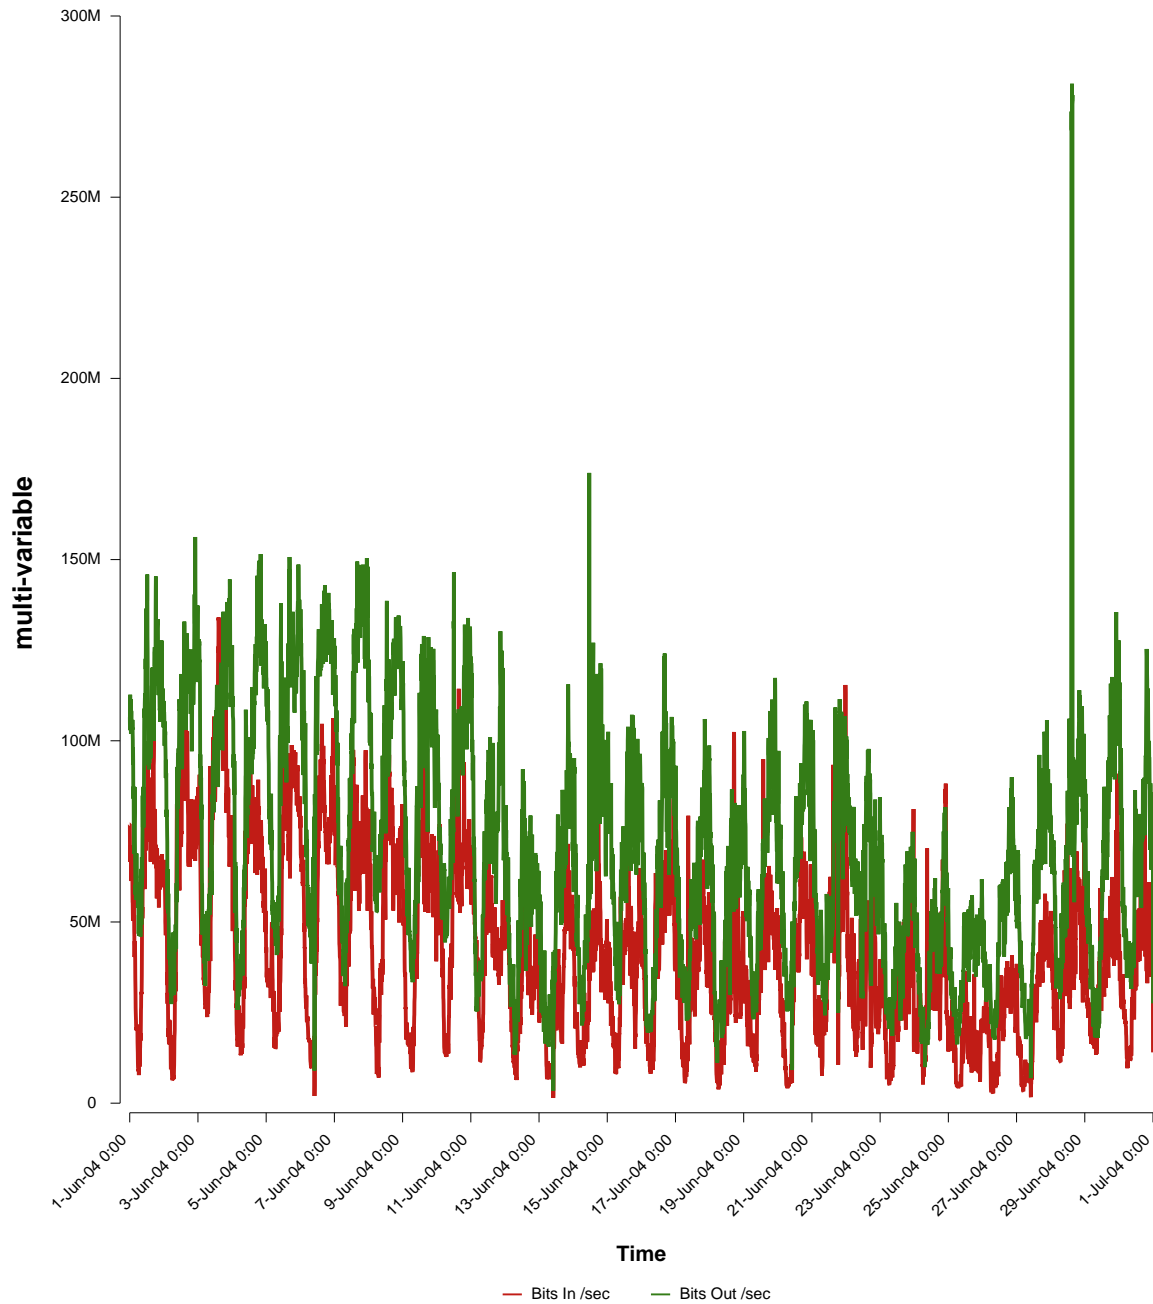

eHealth Trend Report

Divide by Time

SUNET-A-OREBRO-ORU

From: 2004/06/01 00:00
To: 2004/06/30 23:59

Created: 2004/07/02 05:01:01