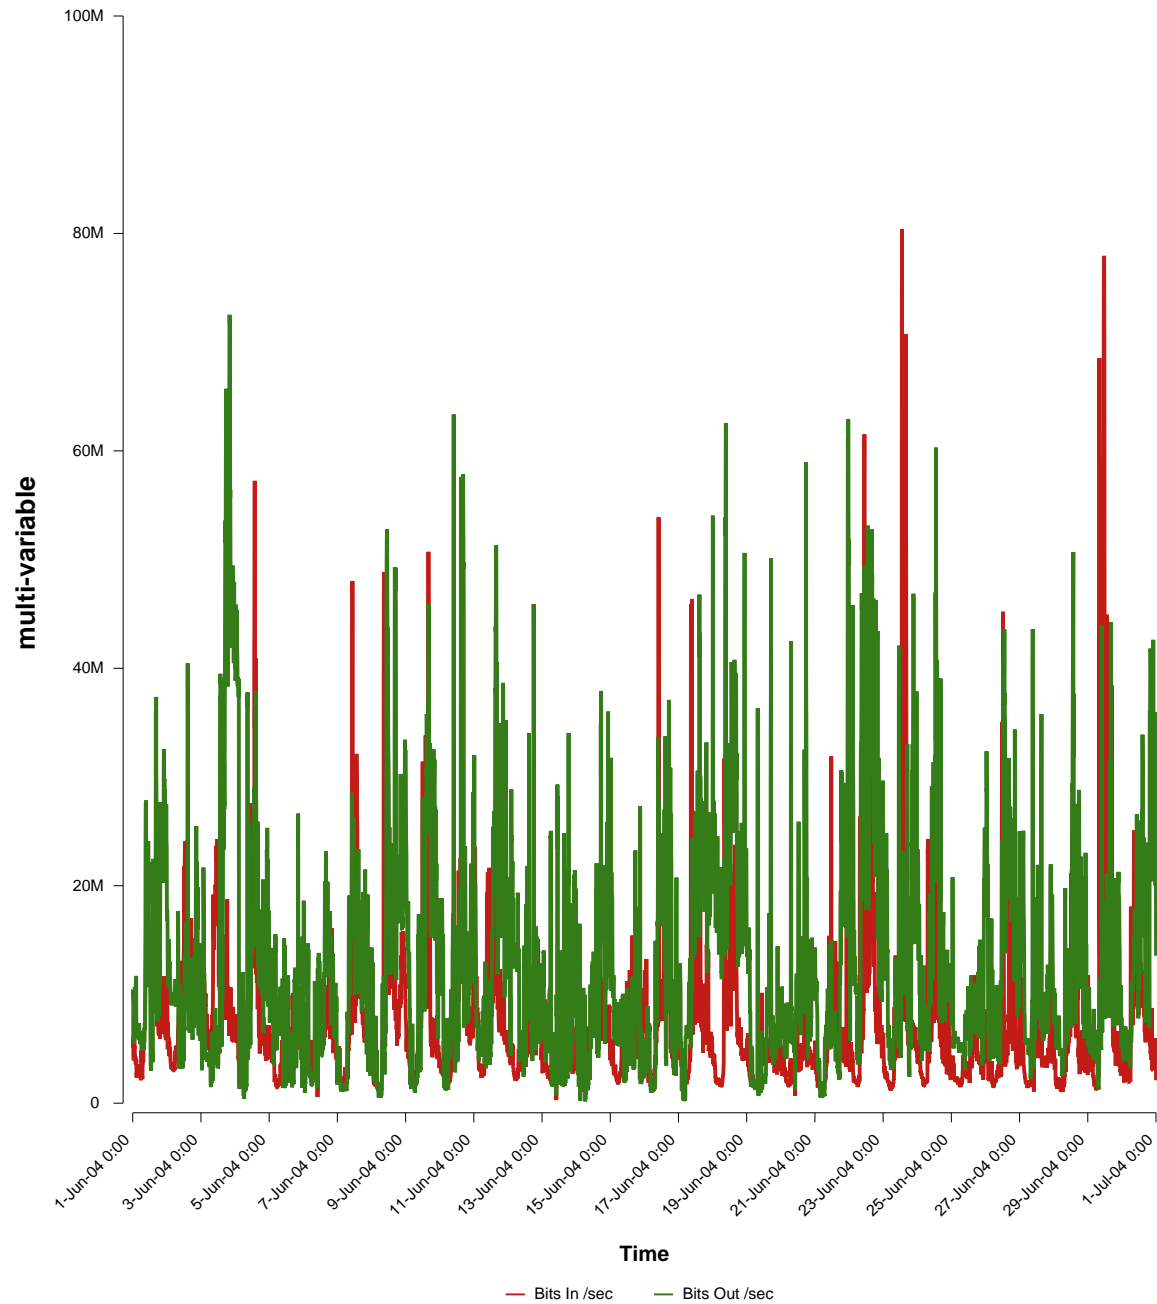

# eHealth Trend Report

Divide by Time

## SUNET-A-MALMO-MAH

From: 2004/06/01 00:00  
To: 2004/06/30 23:59

Created: 2004/07/02 04:51:02