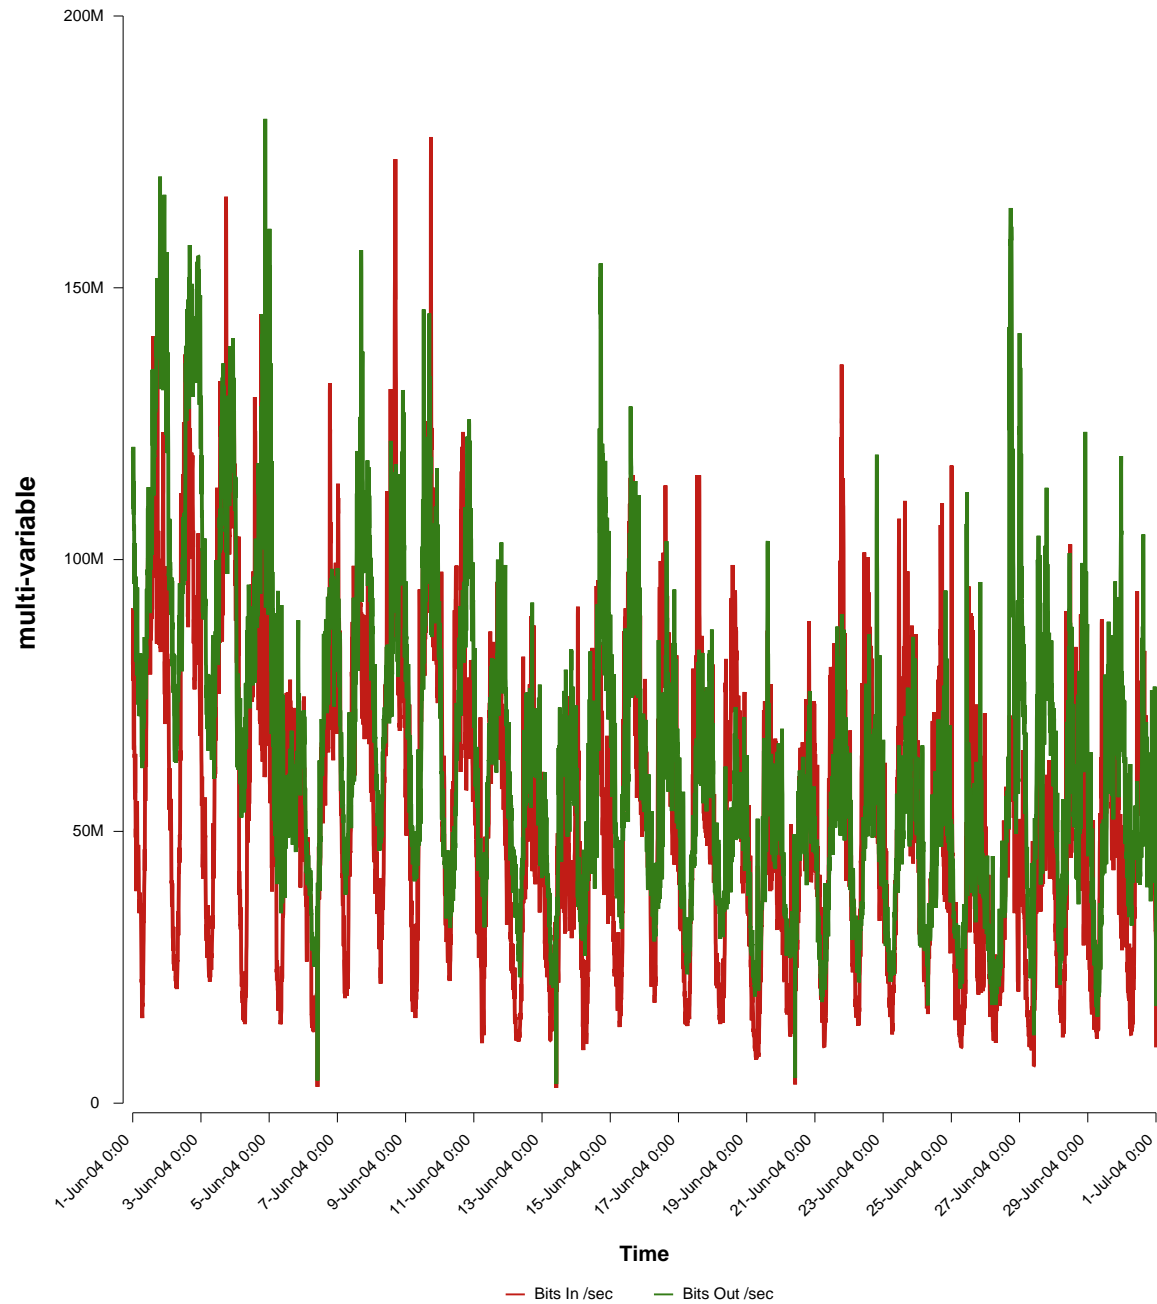

eHealth Trend Report

Divide by Time

SUNET-A-LUND-LU

From: 2004/06/01 00:00
To: 2004/06/30 23:59

Created: 2004/07/02 04:51:01