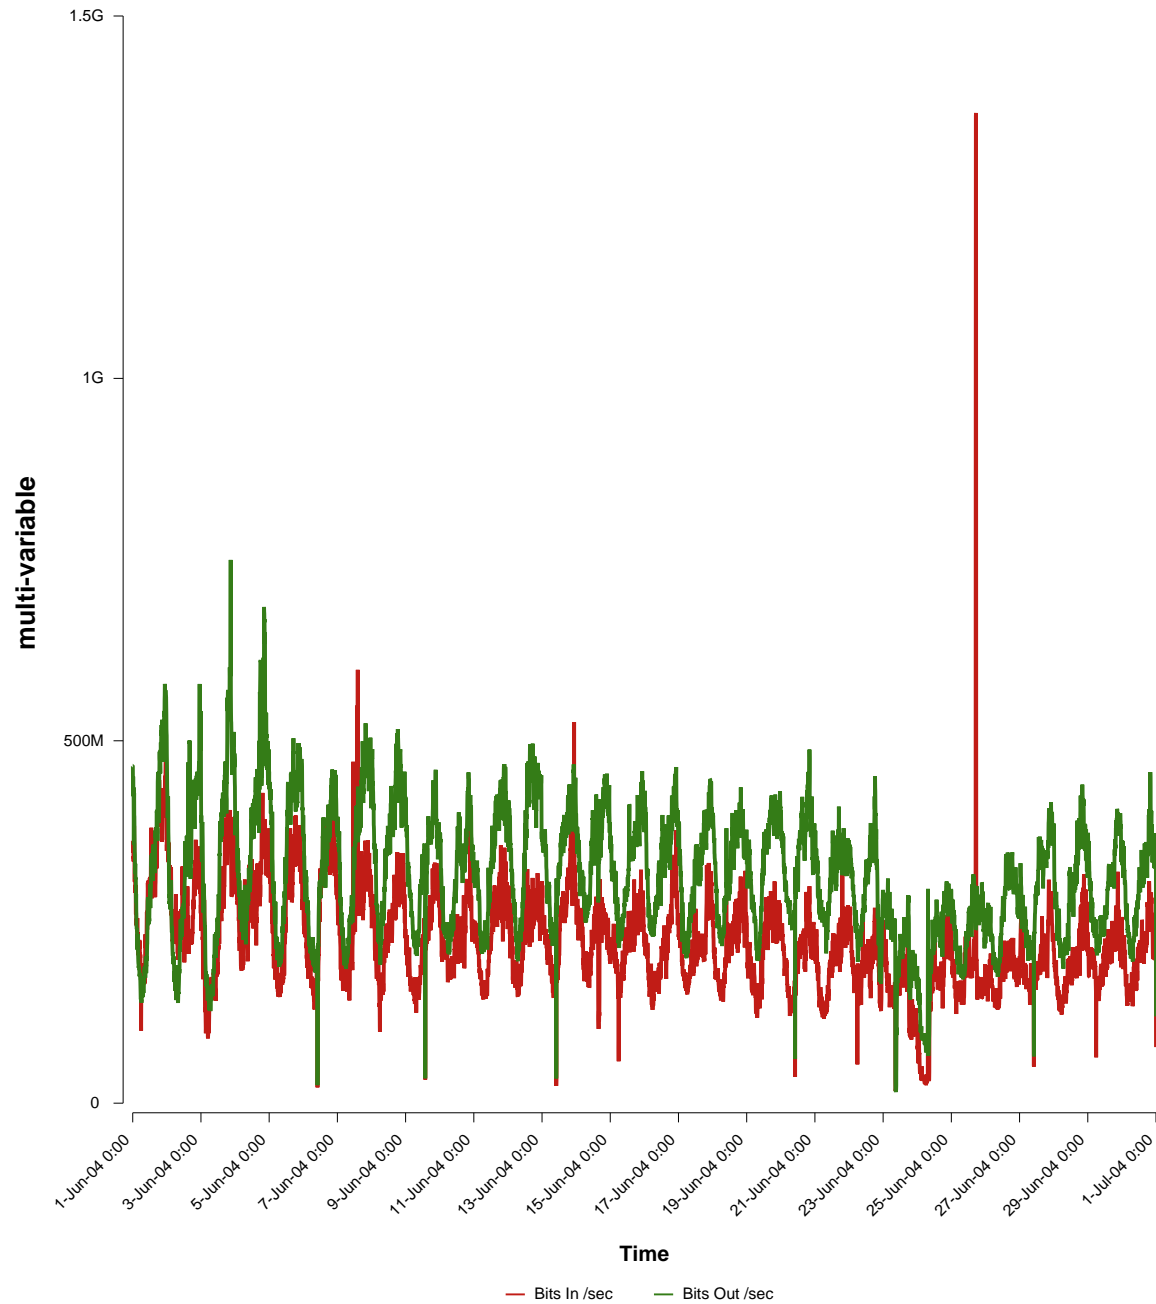

eHealth Trend Report

Divide by Time

SUNET-A-LULEA-LTU

From: 2004/06/01 00:00
To: 2004/06/30 23:59

Created: 2004/07/02 04:45:58