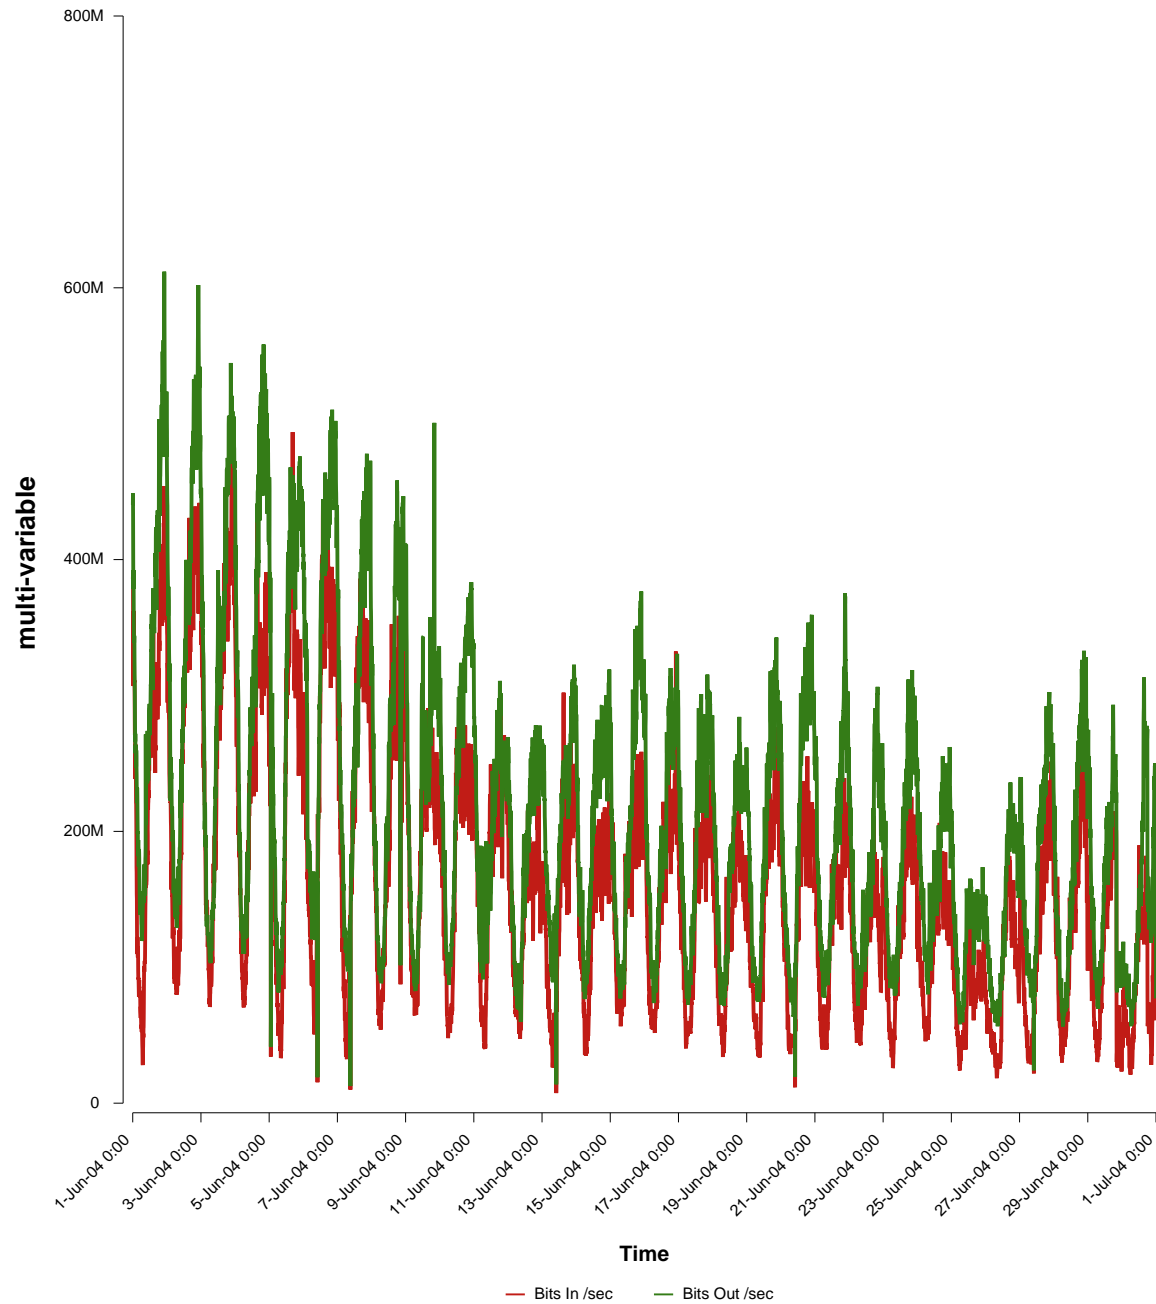

# eHealth Trend Report

Divide by Time

## SUNET-A-LINKOPING-LIU

From: 2004/06/01 00:00  
To: 2004/06/30 23:59

Created: 2004/07/02 04:30:58