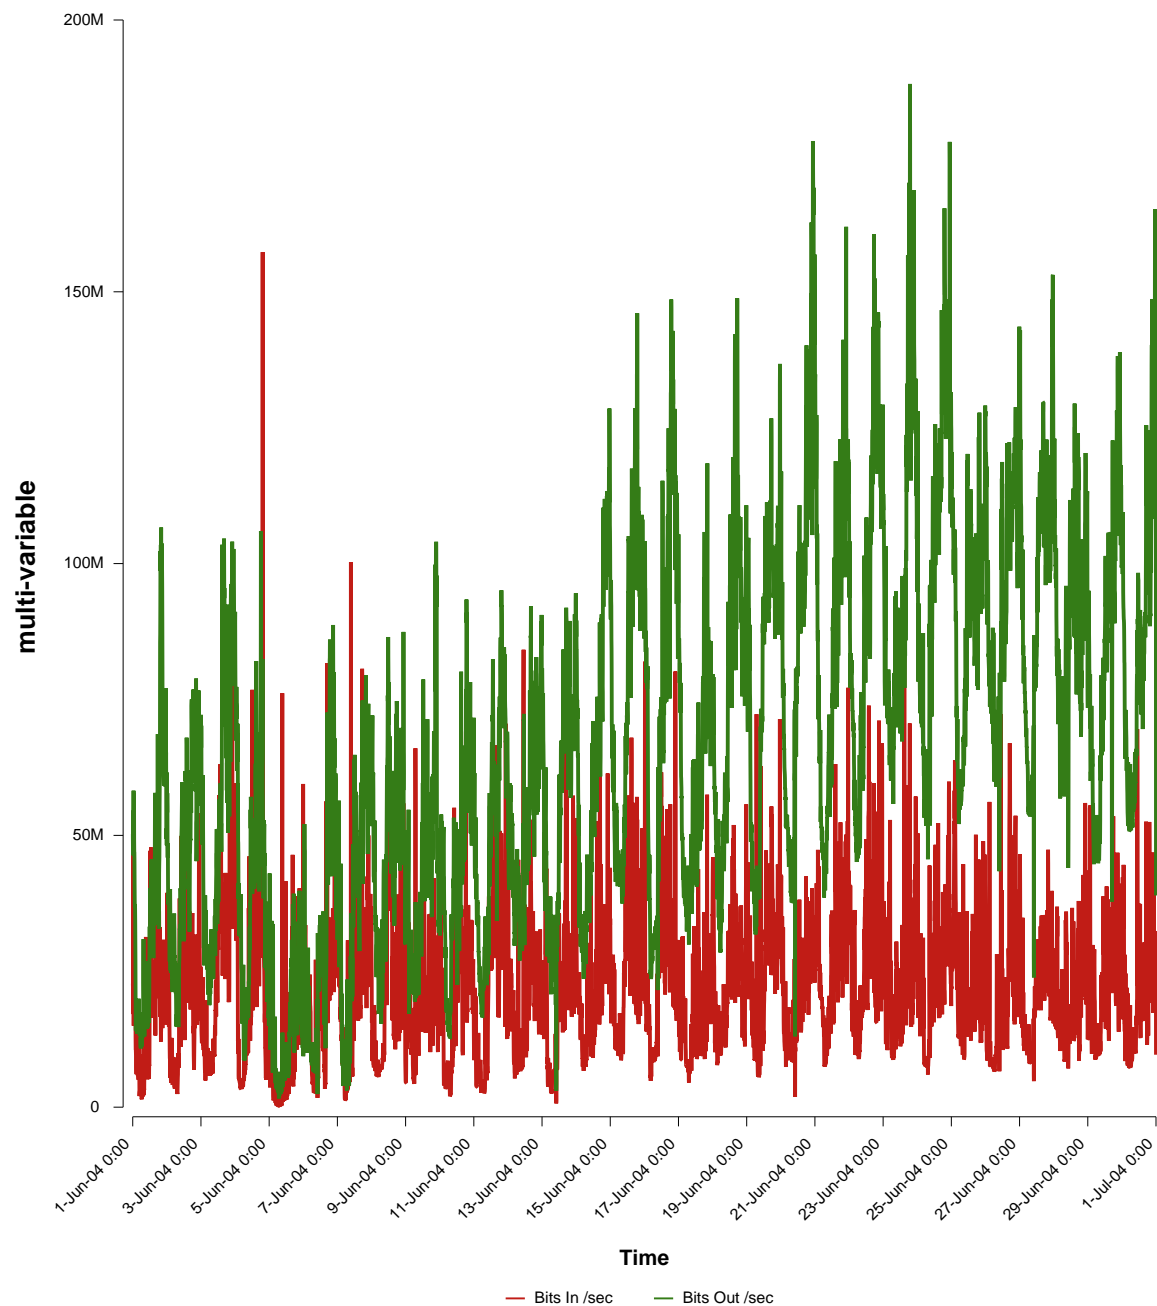

# eHealth Trend Report

Divide by Time

## SUNET-A-KRISTIANSTAD-HKR

From: 2004/06/01 00:00  
To: 2004/06/30 23:59

Created: 2004/07/02 04:21:14