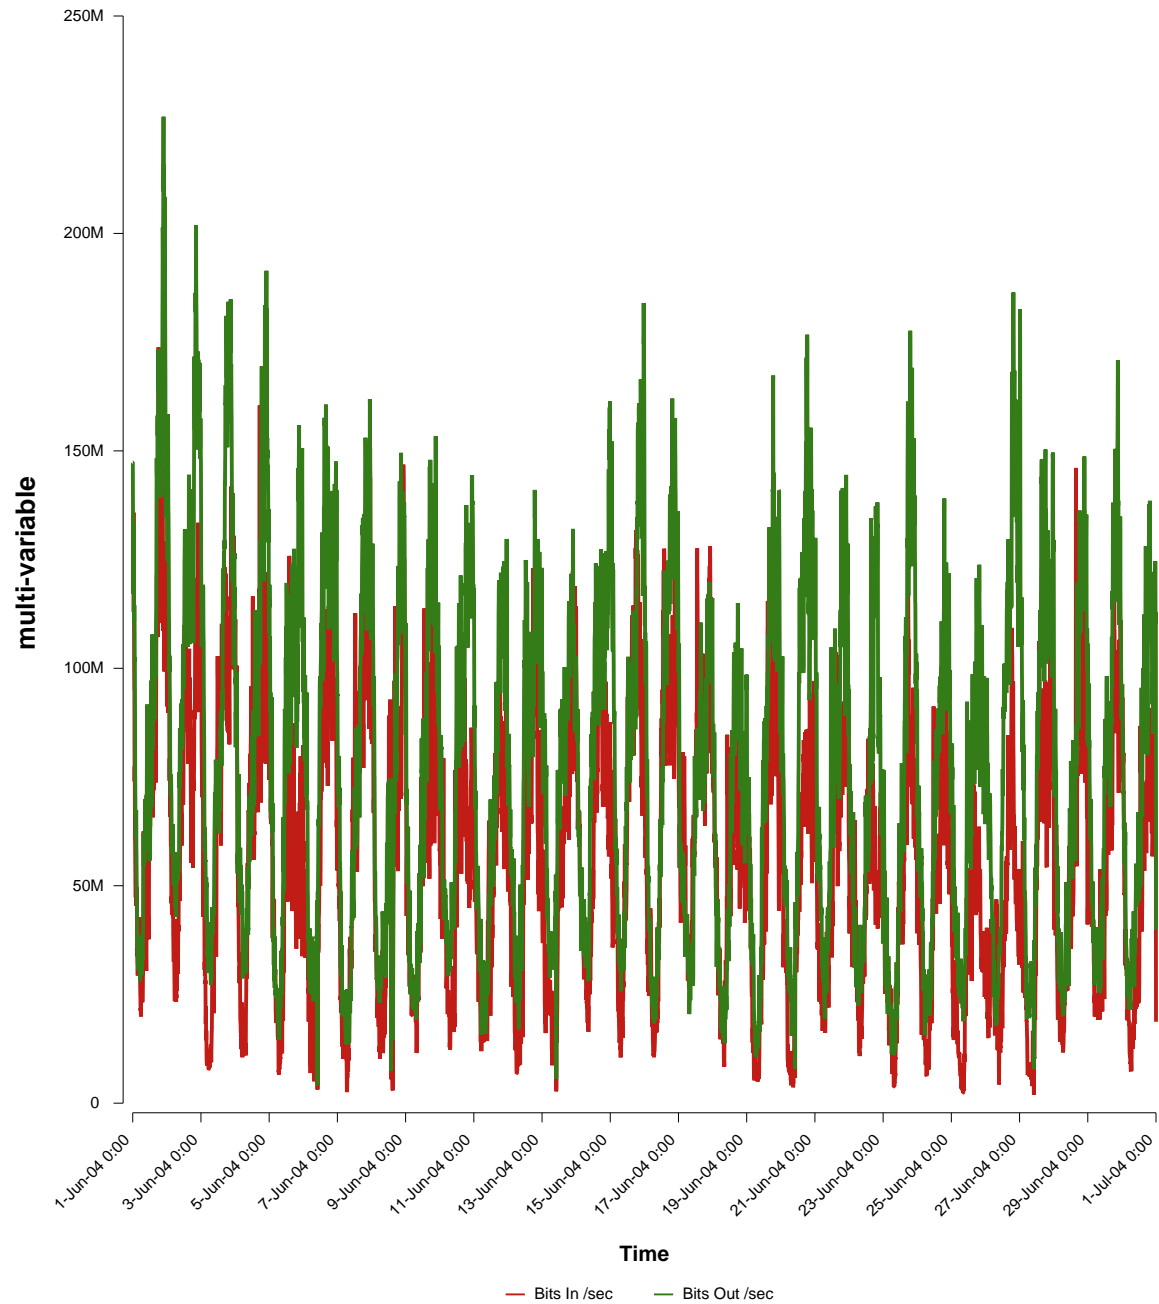

eHealth Trend Report

Divide by Time

SUNET-A-HALMSTAD-HH

From: 2004/06/01 00:00
To: 2004/06/30 23:59

Created: 2004/07/02 03:51:00