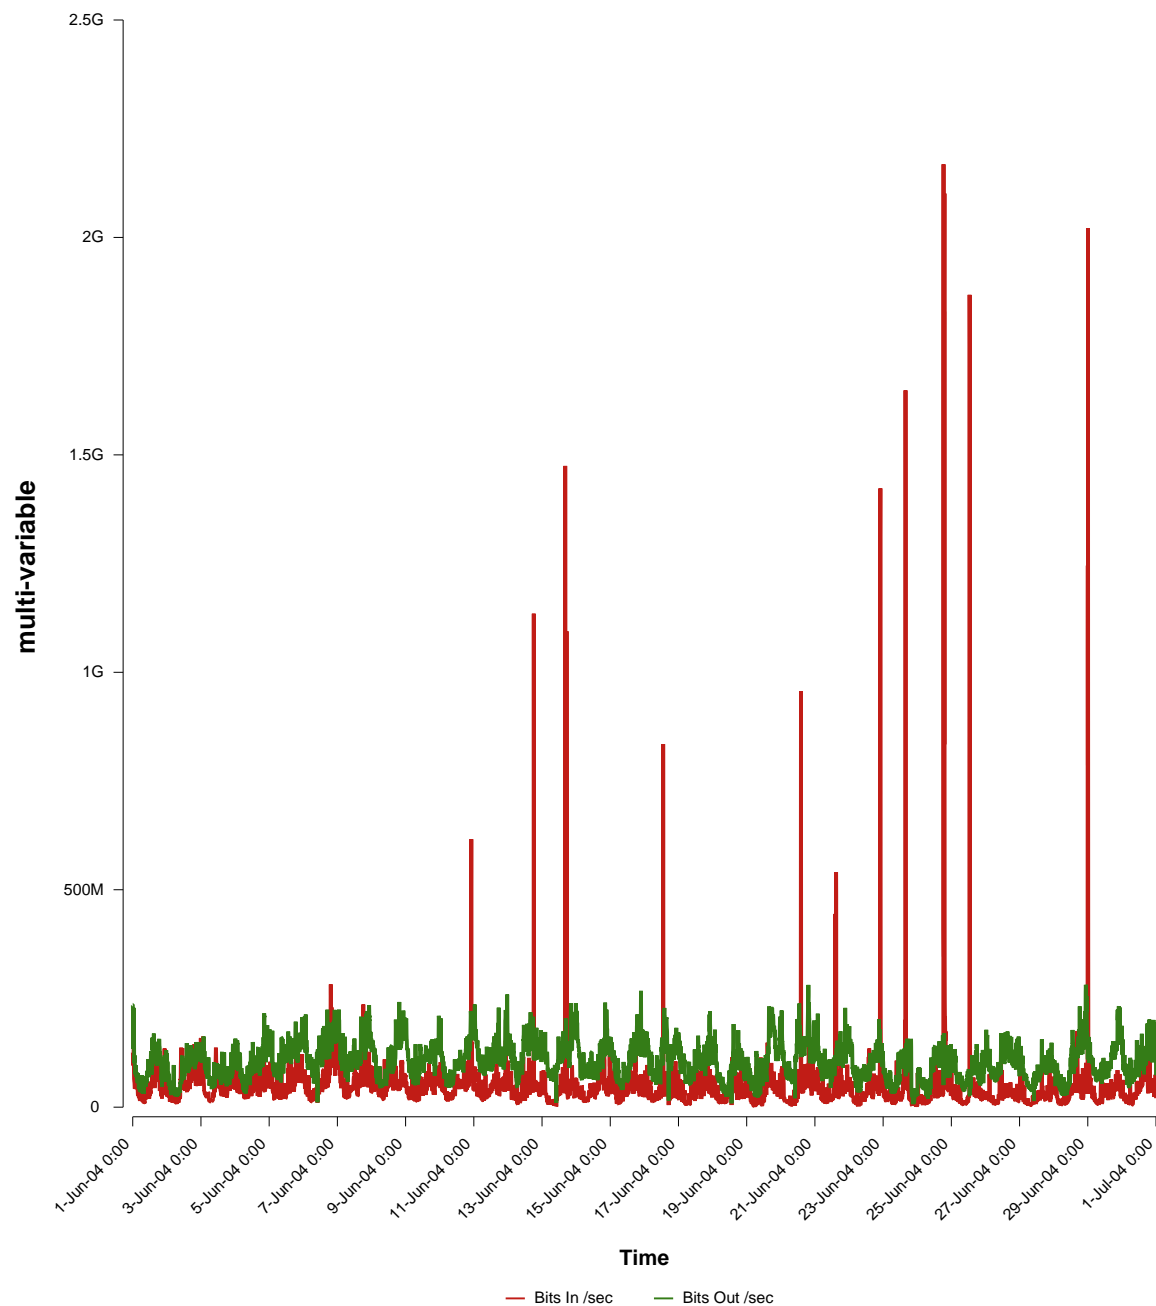

## SUNET-A-GAVLE-HIG

From: 2004/06/01 00:00  
To: 2004/06/30 23:59

Created: 2004/07/02 03:21:10