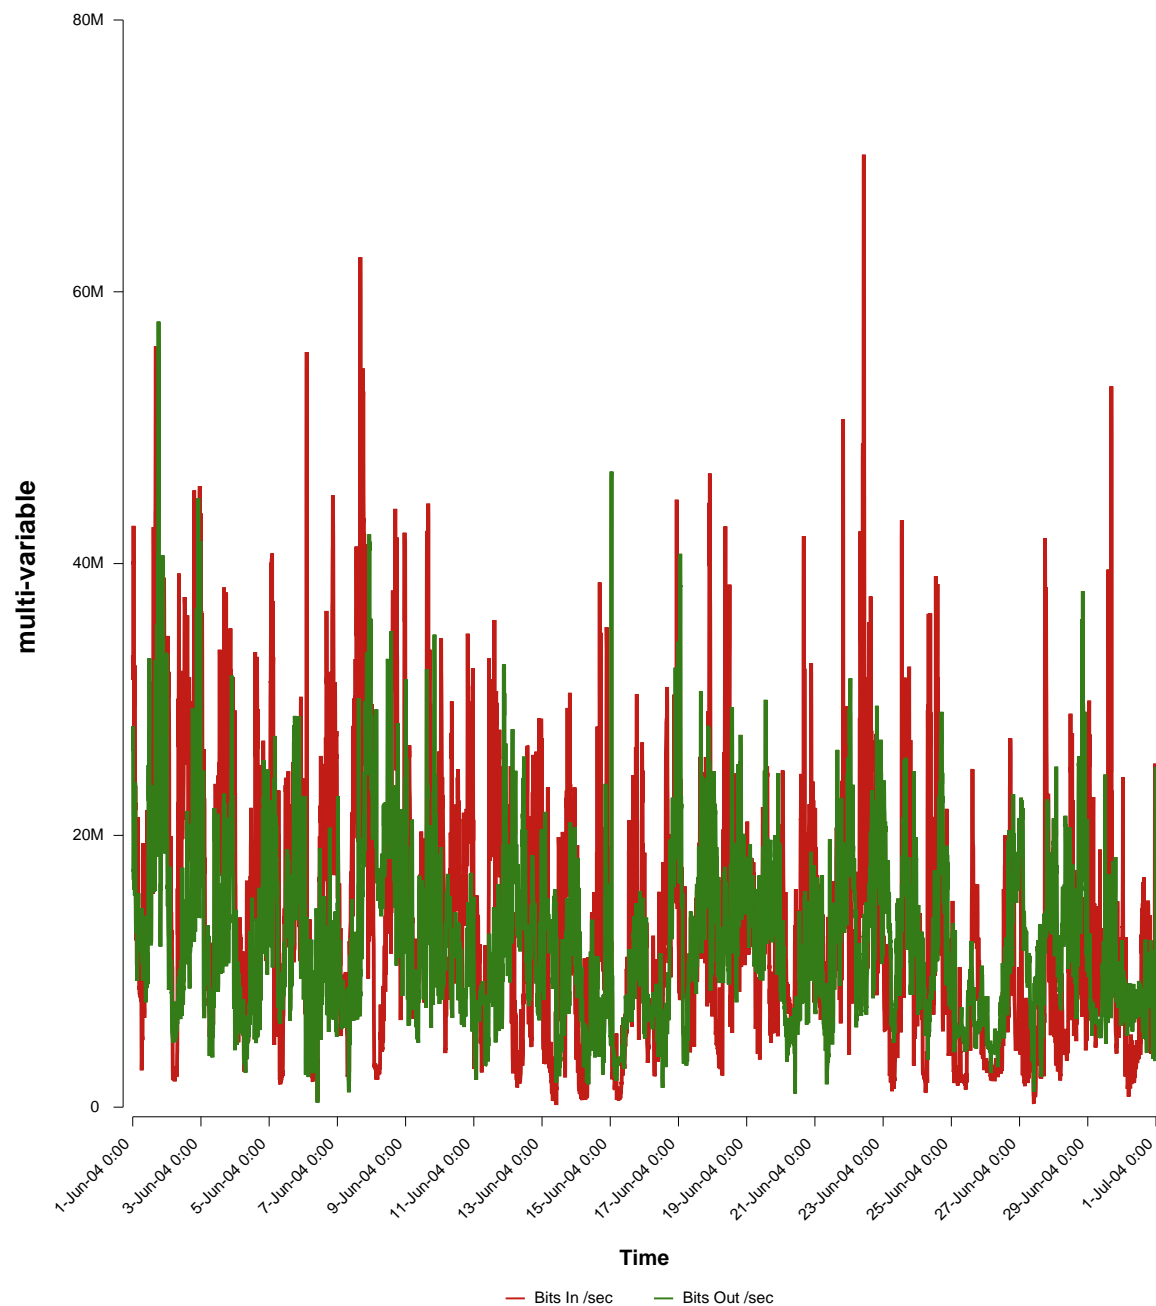

eHealth Trend Report

Divide by Time

SUNET-A-BORAS-HB

From: 2004/06/01 00:00
To: 2004/06/30 23:59

Created: 2004/07/02 03:05:57