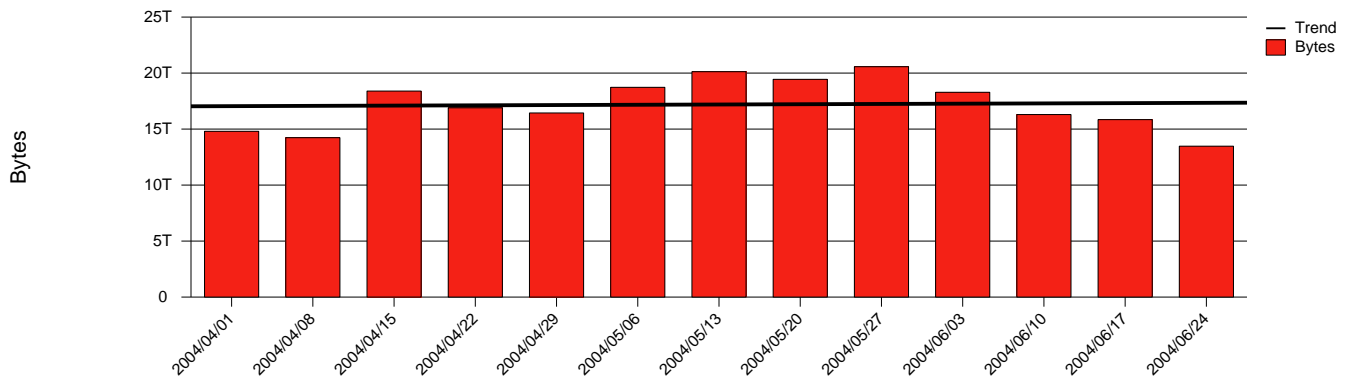

# Uppsala, UU - Monthly Health Report

LAN/WAN

Report for 2004/06/30

Total Network Volume by Month

Total Network Volume by Week

Total Network Volume by Day

Situations to Watch

Rank	Element Name	Variable	Threshold Value	Monthly Average		Days to (from) Threshold
				Actual	Predicted	
1	uu1-SRP(Out)	Volume (Bandwidth %)	80.000	4.601	6.673	Increasing
2	uu1-SRP(In)	Volume (Bandwidth %)	80.000	3.871	4.855	Increasing
3	uu2-SRP(In)	Volume (Bandwidth %)	80.000	0.108	0.045	Increasing
4	uu1-SRP(In)	Errors (% Frames)	5.000	0.000	0.000	Increasing
5	uu2-SRP(In)	Errors (% Frames)	5.000	0.000	0.000	Decreasing
6	uu2-SRP(Out)	Volume (Bandwidth %)	80.000	0.114	0.014	Decreasing