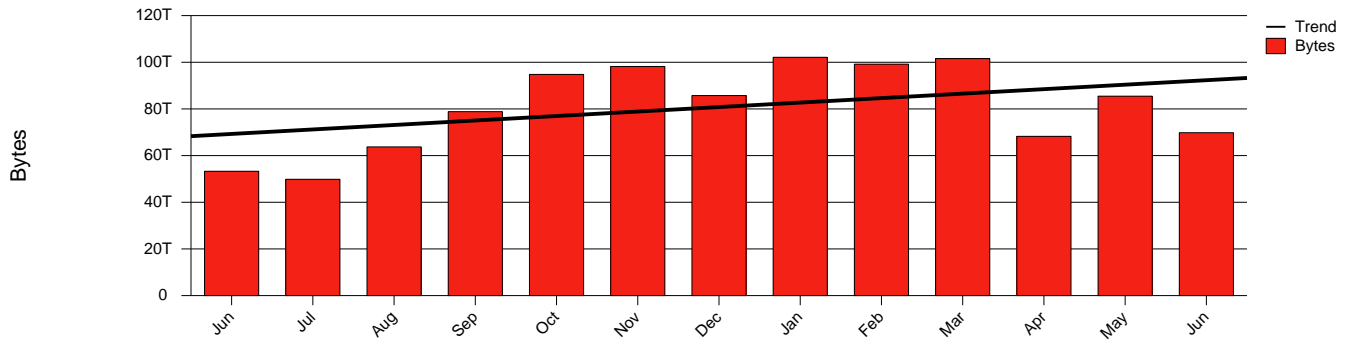

# Uppsala, UU - Monthly Health Report

LAN/WAN

Report for 2004/06/30

Total Network Volume by Month

Total Network Volume by Week

Total Network Volume by Day

Situations to Watch

Rank	Element Name	Variable	Threshold Value	Monthly Average		Days to (from) Threshold
				Actual	Predicted	
1	uu1-SRP(Out)	Volume (Bandwidth %)	80.000	4.601	6.673	Increasing
2	uu1-SRP(In)	Volume (Bandwidth %)	80.000	3.871	4.855	Increasing
3	uu2-SRP(In)	Volume (Bandwidth %)	80.000	0.108	0.045	Increasing
4	uu1-SRP(In)	Errors (% Frames)	5.000	0.000	0.000	Increasing
5	uu2-SRP(In)	Errors (% Frames)	5.000	0.000	0.000	Decreasing
6	uu2-SRP(Out)	Volume (Bandwidth %)	80.000	0.114	0.014	Decreasing