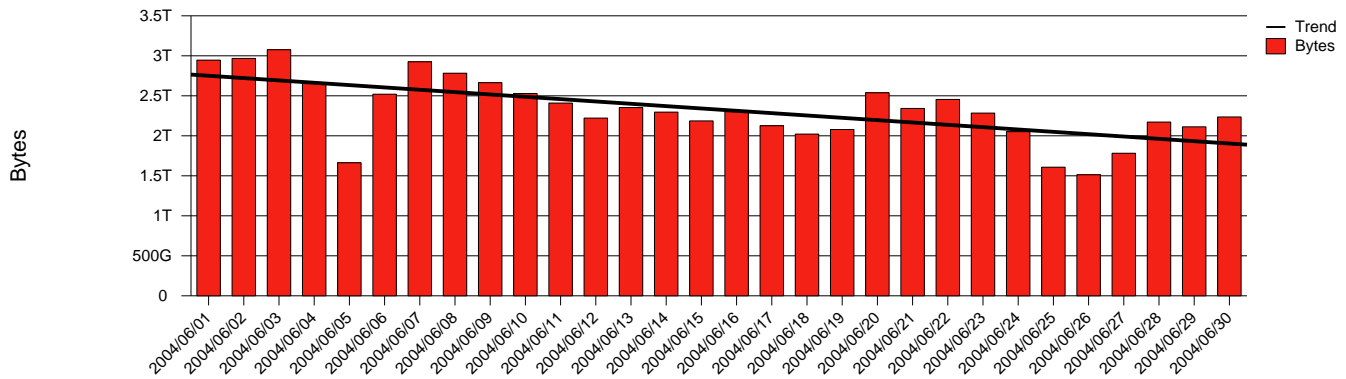

# Uppsala, UU - Monthly Health Report

LAN/WAN

Report for 2004/06/30

Total Network Volume by Month

Total Network Volume by Week

Total Network Volume by Day

Situations to Watch

Rank	Element Name	Variable	Threshold Value	Monthly Average		Days to (from) Threshold
				Actual	Predicted	
1	uu1-SRP(Out)	Volume (Bandwidth %)	80.000	4.601	6.673	Increasing
2	uu1-SRP(In)	Volume (Bandwidth %)	80.000	3.871	4.855	Increasing
3	uu2-SRP(In)	Volume (Bandwidth %)	80.000	0.108	0.045	Increasing
4	uu1-SRP(In)	Errors (% Frames)	5.000	0.000	0.000	Increasing
5	uu2-SRP(In)	Errors (% Frames)	5.000	0.000	0.000	Decreasing
6	uu2-SRP(Out)	Volume (Bandwidth %)	80.000	0.114	0.014	Decreasing