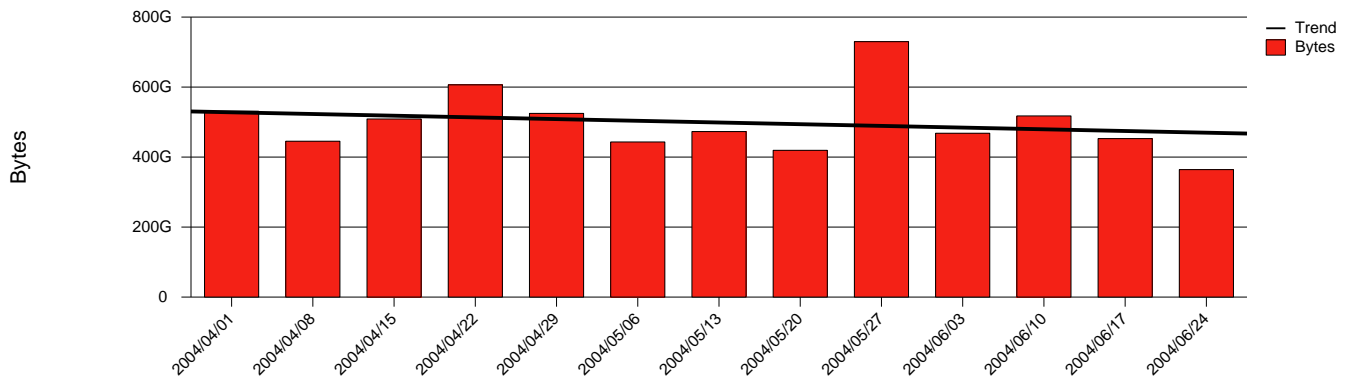

Uppsala, SLU - Monthly Health Report

LAN/WAN

Report for 2004/06/30

Total Network Volume by Month

Total Network Volume by Week

Total Network Volume by Day

Situations to Watch

Rank	Element Name	Variable	Threshold Value	Monthly Average		Days to (from) Threshold
				Actual	Predicted	
1	slu1-SRP(In)	Volume (Bandwidth %)	80.000	0.142	0.167	Increasing
2	slu2-SRP(Out)	Volume (Bandwidth %)	80.000	0.085	0.106	Increasing
3	slu2-SRP(In)	Errors (% Frames)	5.000	0.028	0.006	Increasing
4	slu2-SRP(In)	Volume (Bandwidth %)	80.000	0.002	0.003	Increasing
5	slu1-SRP(In)	Errors (% Frames)	5.000	0.000	0.000	Decreasing
6	slu1-SRP(Out)	Volume (Bandwidth %)	80.000	0.018	0.019	Decreasing