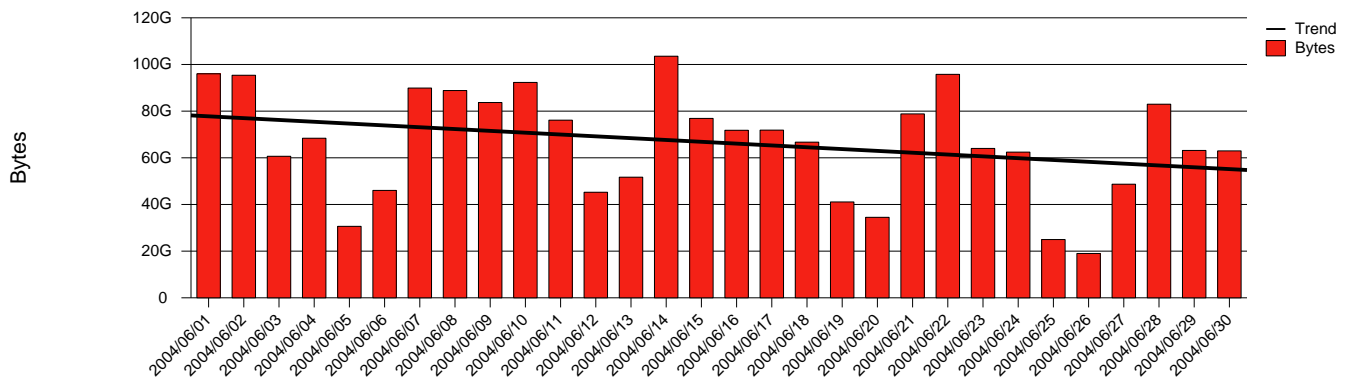

Uppsala, SLU - Monthly Health Report

LAN/WAN

Report for 2004/06/30

Total Network Volume by Month

Total Network Volume by Week

Total Network Volume by Day

Situations to Watch

Rank	Element Name	Variable	Threshold Value	Monthly Average		Days to (from) Threshold
				Actual	Predicted	
1	slu1-SRP(In)	Volume (Bandwidth %)	80.000	0.142	0.167	Increasing
2	slu2-SRP(Out)	Volume (Bandwidth %)	80.000	0.085	0.106	Increasing
3	slu2-SRP(In)	Errors (% Frames)	5.000	0.028	0.006	Increasing
4	slu2-SRP(In)	Volume (Bandwidth %)	80.000	0.002	0.003	Increasing
5	slu1-SRP(In)	Errors (% Frames)	5.000	0.000	0.000	Decreasing
6	slu1-SRP(Out)	Volume (Bandwidth %)	80.000	0.018	0.019	Decreasing