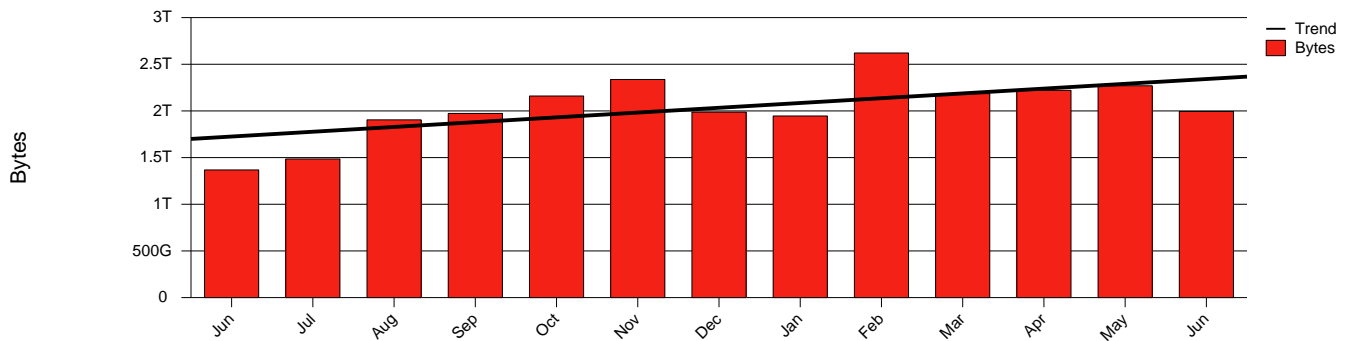

Uppsala, SLU - Monthly Health Report

LAN/WAN

Report for 2004/06/30

Total Network Volume by Month

Total Network Volume by Week

Total Network Volume by Day

Situations to Watch

Rank	Element Name	Variable	Threshold Value	Monthly Average		Days to (from) Threshold
				Actual	Predicted	
1	slu1-SRP(In)	Volume (Bandwidth %)	80.000	0.142	0.167	Increasing
2	slu2-SRP(Out)	Volume (Bandwidth %)	80.000	0.085	0.106	Increasing
3	slu2-SRP(In)	Errors (% Frames)	5.000	0.028	0.006	Increasing
4	slu2-SRP(In)	Volume (Bandwidth %)	80.000	0.002	0.003	Increasing
5	slu1-SRP(In)	Errors (% Frames)	5.000	0.000	0.000	Decreasing
6	slu1-SRP(Out)	Volume (Bandwidth %)	80.000	0.018	0.019	Decreasing