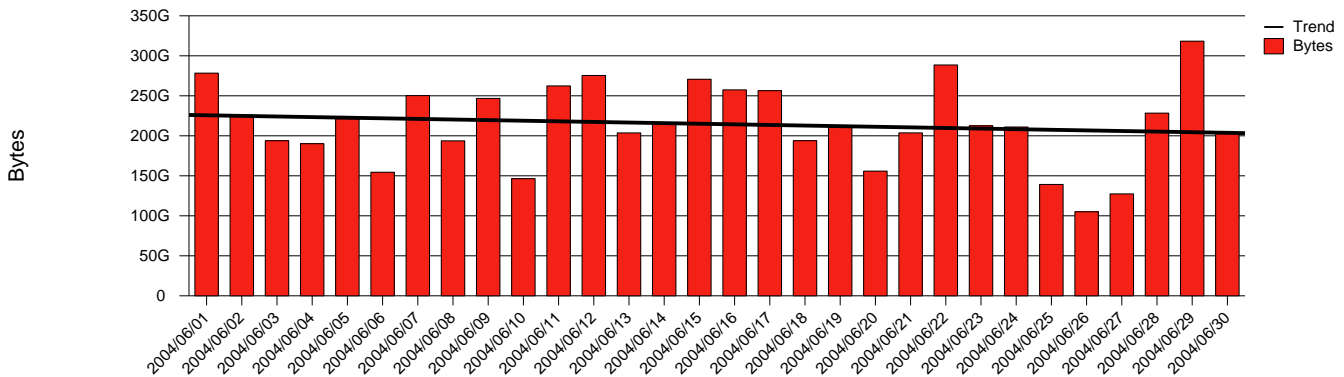

Trollhättan, HTU - Monthly Health Report

LAN/WAN

Report for 2004/06/30

Total Network Volume by Month

Total Network Volume by Week

Total Network Volume by Day

Situations to Watch

Rank	Element Name	Variable	Threshold Value	Monthly Average		Days to (from) Threshold
				Actual	Predicted	
1	htu1-SRP(In)	Volume (Bandwidth %)	80.000	0.488	0.822	Increasing
2	htu1-SRP(Out)	Volume (Bandwidth %)	80.000	0.153	0.270	Increasing
3	htu2-SRP(Out)	Volume (Bandwidth %)	80.000	0.158	0.262	Increasing
4	htu2-SRP(In)	Volume (Bandwidth %)	80.000	0.000	0.000	Increasing
5	htu2-SRP(In)	Errors (% Frames)	5.000	0.000	0.008	Decreasing