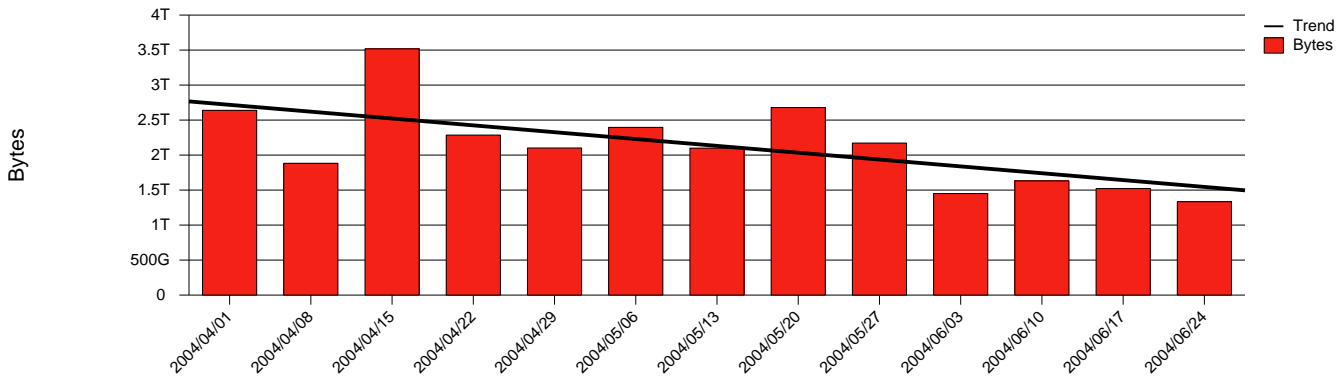

Trollhättan, HTU - Monthly Health Report

LAN/WAN

Report for 2004/06/30

Total Network Volume by Month

Total Network Volume by Week

Total Network Volume by Day

Situations to Watch

Rank	Element Name	Variable	Threshold Value	Monthly Average		Days to (from) Threshold
				Actual	Predicted	
1	htu1-SRP(In)	Volume (Bandwidth %)	80.000	0.488	0.822	Increasing
2	htu1-SRP(Out)	Volume (Bandwidth %)	80.000	0.153	0.270	Increasing
3	htu2-SRP(Out)	Volume (Bandwidth %)	80.000	0.158	0.262	Increasing
4	htu2-SRP(In)	Volume (Bandwidth %)	80.000	0.000	0.000	Increasing
5	htu2-SRP(In)	Errors (% Frames)	5.000	0.000	0.008	Decreasing