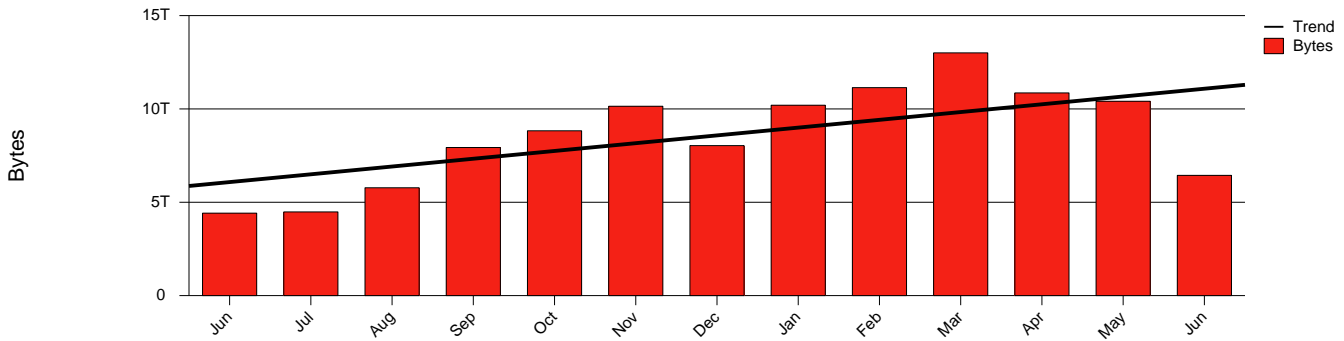

Trollhättan, HTU - Monthly Health Report

LAN/WAN

Report for 2004/06/30

Total Network Volume by Month

Total Network Volume by Week

Total Network Volume by Day

Situations to Watch

Rank	Element Name	Variable	Threshold Value	Monthly Average		Days to (from) Threshold
				Actual	Predicted	
1	htu1-SRP(In)	Volume (Bandwidth %)	80.000	0.488	0.822	Increasing
2	htu1-SRP(Out)	Volume (Bandwidth %)	80.000	0.153	0.270	Increasing
3	htu2-SRP(Out)	Volume (Bandwidth %)	80.000	0.158	0.262	Increasing
4	htu2-SRP(In)	Volume (Bandwidth %)	80.000	0.000	0.000	Increasing
5	htu2-SRP(In)	Errors (% Frames)	5.000	0.000	0.008	Decreasing