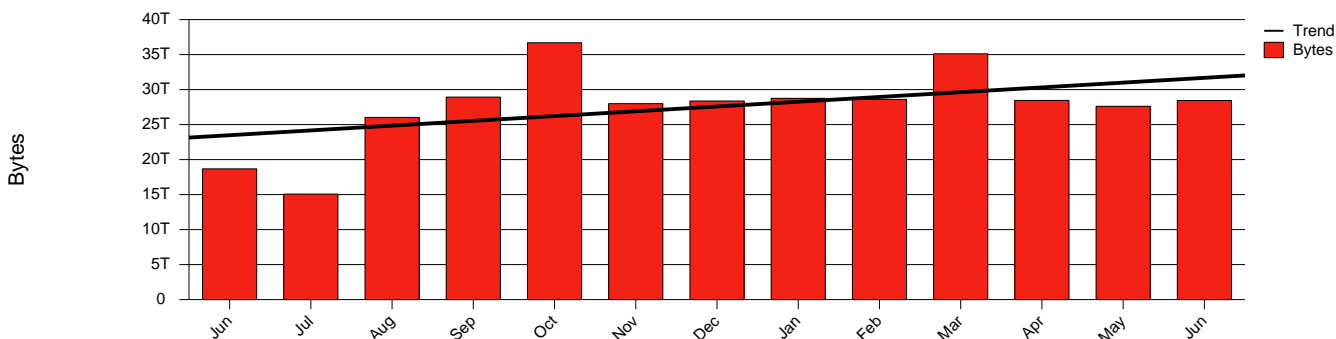

Kristianstad, HKR - Monthly Health Report

LAN/WAN

Report for 2004/06/30

Total Network Volume by Month

Total Network Volume by Week

Total Network Volume by Day

Situations to Watch

Rank	Element Name	Variable	Threshold Value	Monthly Average		Days to (from) Threshold
				Actual	Predicted	
1	hkr1-SRP(Out)	Volume (Bandwidth %)	80.000	2.652	2.750	Increasing
2	hkr1-SRP(In)	Volume (Bandwidth %)	80.000	0.878	1.155	Increasing
3	hkr2-SRP(In)	Volume (Bandwidth %)	80.000	0.001	0.009	Increasing
4	hkr2-SRP(Out)	Volume (Bandwidth %)	80.000	0.000	0.024	Increasing