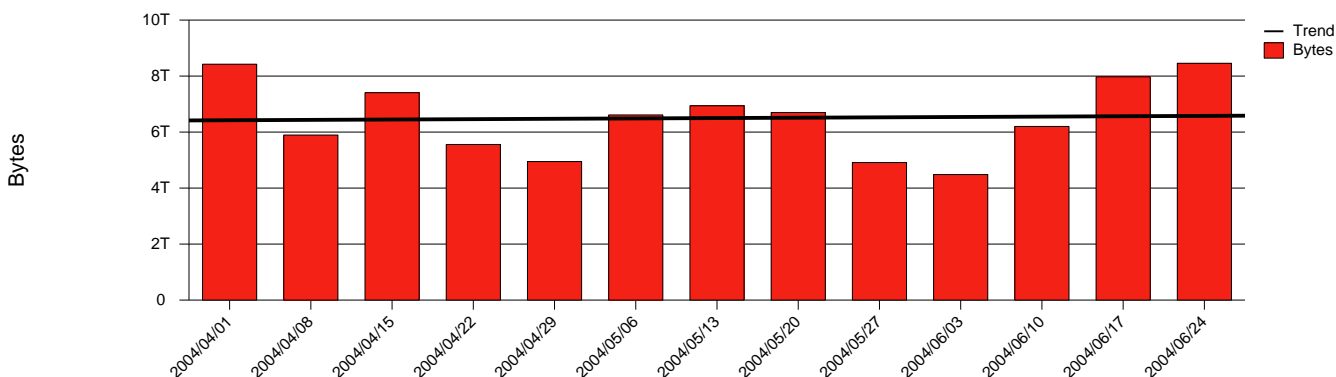

Kristianstad, HKR - Monthly Health Report

LAN/WAN

Report for 2004/06/30

Total Network Volume by Month

Total Network Volume by Week

Total Network Volume by Day

Situations to Watch

Rank	Element Name	Variable	Threshold Value	Monthly Average		Days to (from) Threshold
				Actual	Predicted	
1	hkr1-SRP(Out)	Volume (Bandwidth %)	80.000	2.652	2.750	Increasing
2	hkr1-SRP(In)	Volume (Bandwidth %)	80.000	0.878	1.155	Increasing
3	hkr2-SRP(In)	Volume (Bandwidth %)	80.000	0.001	0.009	Increasing
4	hkr2-SRP(Out)	Volume (Bandwidth %)	80.000	0.000	0.024	Increasing