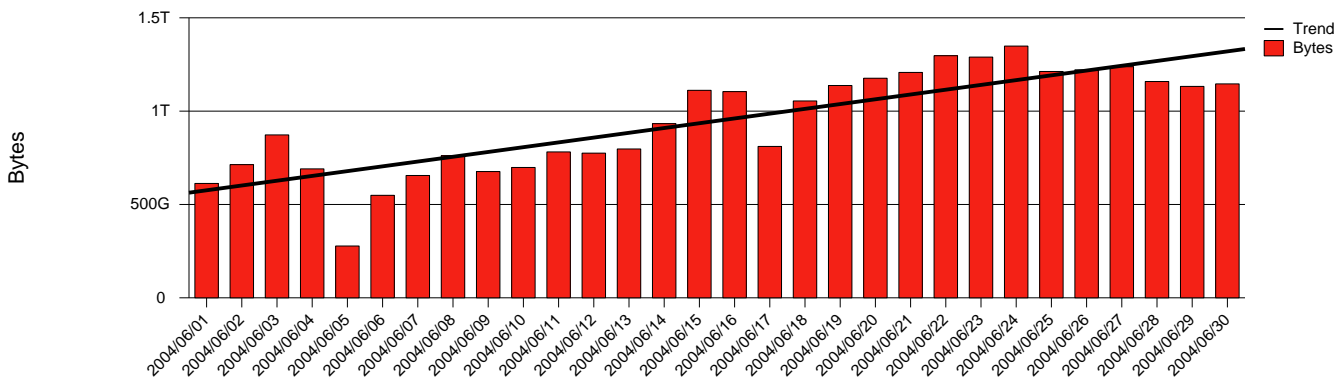

Kristianstad, HKR - Monthly Health Report

LAN/WAN

Report for 2004/06/30

Total Network Volume by Month

Total Network Volume by Week

Total Network Volume by Day

Situations to Watch

Rank	Element Name	Variable	Threshold Value	Monthly Average		Days to (from) Threshold
				Actual	Predicted	
1	hkr1-SRP(Out)	Volume (Bandwidth %)	80.000	2.652	2.750	Increasing
2	hkr1-SRP(In)	Volume (Bandwidth %)	80.000	0.878	1.155	Increasing
3	hkr2-SRP(In)	Volume (Bandwidth %)	80.000	0.001	0.009	Increasing
4	hkr2-SRP(Out)	Volume (Bandwidth %)	80.000	0.000	0.024	Increasing