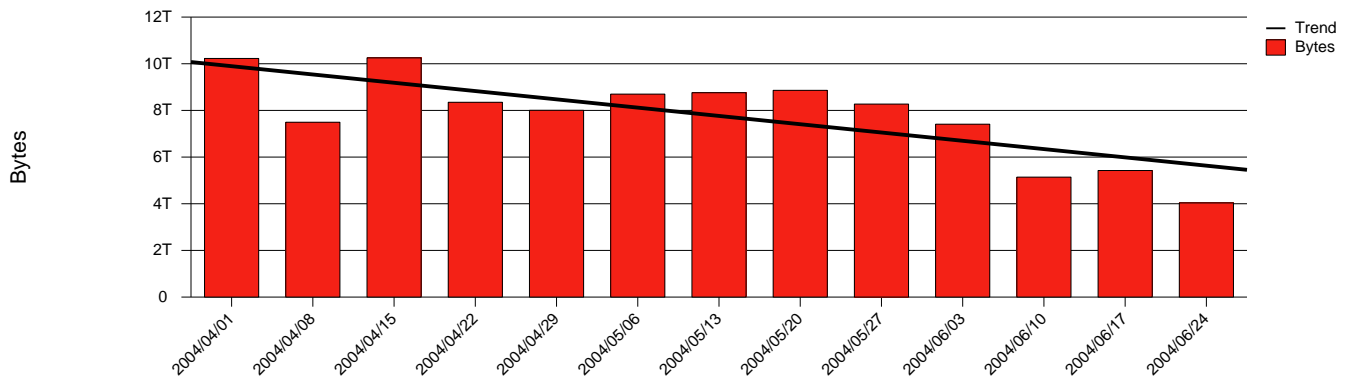

Karlstad, KAU - Monthly Health Report

LAN/WAN

Report for 2004/06/30

Total Network Volume by Month

Total Network Volume by Week

Total Network Volume by Day

Situations to Watch

Rank	Element Name	Variable	Threshold Value	Monthly Average		Days to (from) Threshold
				Actual	Predicted	
1	kau1-SRP(In)	Volume (Bandwidth %)	80.000	1.094	1.820	Increasing
2	kau2-SRP(Out)	Volume (Bandwidth %)	80.000	1.042	1.689	Increasing
3	kau1-SRP(Out)	Volume (Bandwidth %)	80.000	0.878	1.409	Increasing
4	kau2-SRP(In)	Errors (% Frames)	5.000	0.000	0.000	Increasing
5	kau1-SRP(In)	Errors (% Frames)	5.000	0.000	0.000	Decreasing
6	kau2-SRP(In)	Volume (Bandwidth %)	80.000	0.000	0.047	Decreasing