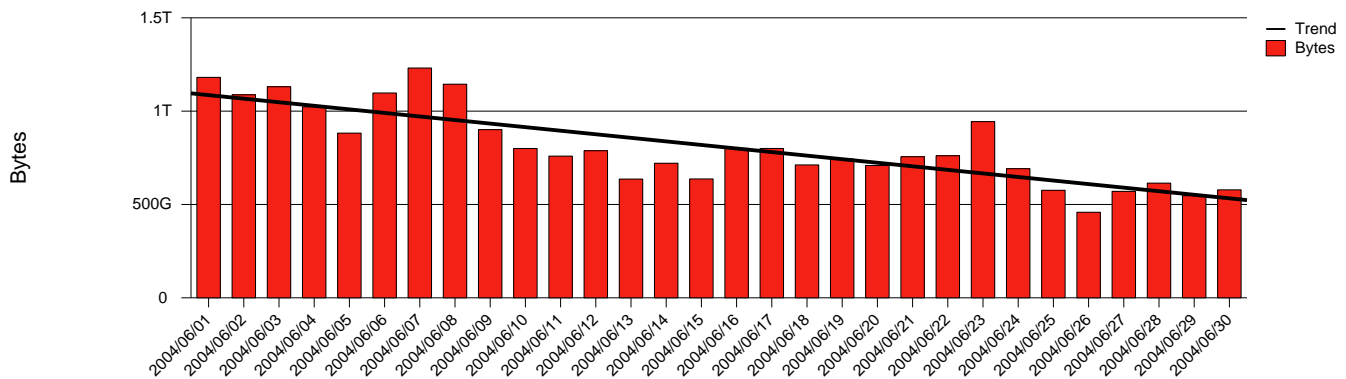

Karlstad, KAU - Monthly Health Report

LAN/WAN

Report for 2004/06/30

Total Network Volume by Month

Total Network Volume by Week

Total Network Volume by Day

Situations to Watch

Rank	Element Name	Variable	Threshold Value	Monthly Average		Days to (from) Threshold
				Actual	Predicted	
1	kau1-SRP(In)	Volume (Bandwidth %)	80.000	1.094	1.820	Increasing
2	kau2-SRP(Out)	Volume (Bandwidth %)	80.000	1.042	1.689	Increasing
3	kau1-SRP(Out)	Volume (Bandwidth %)	80.000	0.878	1.409	Increasing
4	kau2-SRP(In)	Errors (% Frames)	5.000	0.000	0.000	Increasing
5	kau1-SRP(In)	Errors (% Frames)	5.000	0.000	0.000	Decreasing
6	kau2-SRP(In)	Volume (Bandwidth %)	80.000	0.000	0.047	Decreasing