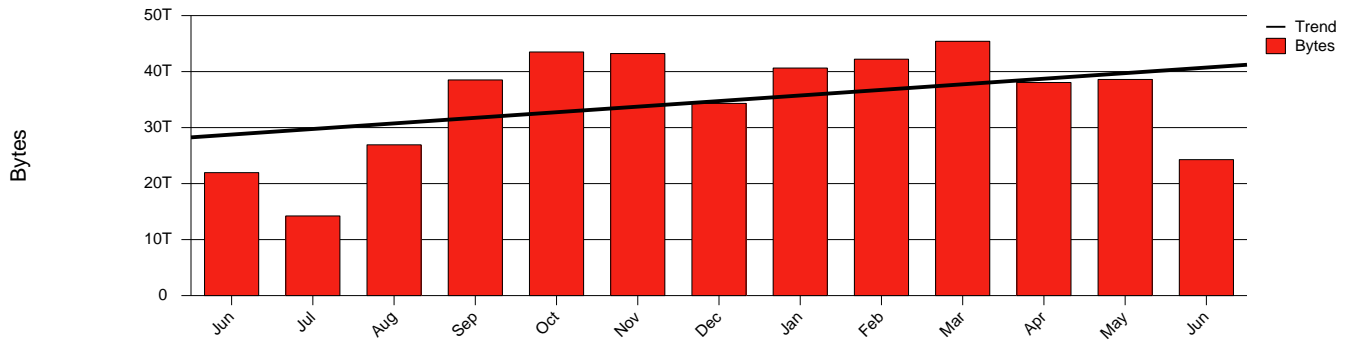

Karlstad, KAU - Monthly Health Report

LAN/WAN

Report for 2004/06/30

Total Network Volume by Month

Total Network Volume by Week

Total Network Volume by Day

Situations to Watch

Rank	Element Name	Variable	Threshold Value	Monthly Average		Days to (from) Threshold
				Actual	Predicted	
1	kau1-SRP(In)	Volume (Bandwidth %)	80.000	1.094	1.820	Increasing
2	kau2-SRP(Out)	Volume (Bandwidth %)	80.000	1.042	1.689	Increasing
3	kau1-SRP(Out)	Volume (Bandwidth %)	80.000	0.878	1.409	Increasing
4	kau2-SRP(In)	Errors (% Frames)	5.000	0.000	0.000	Increasing
5	kau1-SRP(In)	Errors (% Frames)	5.000	0.000	0.000	Decreasing
6	kau2-SRP(In)	Volume (Bandwidth %)	80.000	0.000	0.047	Decreasing