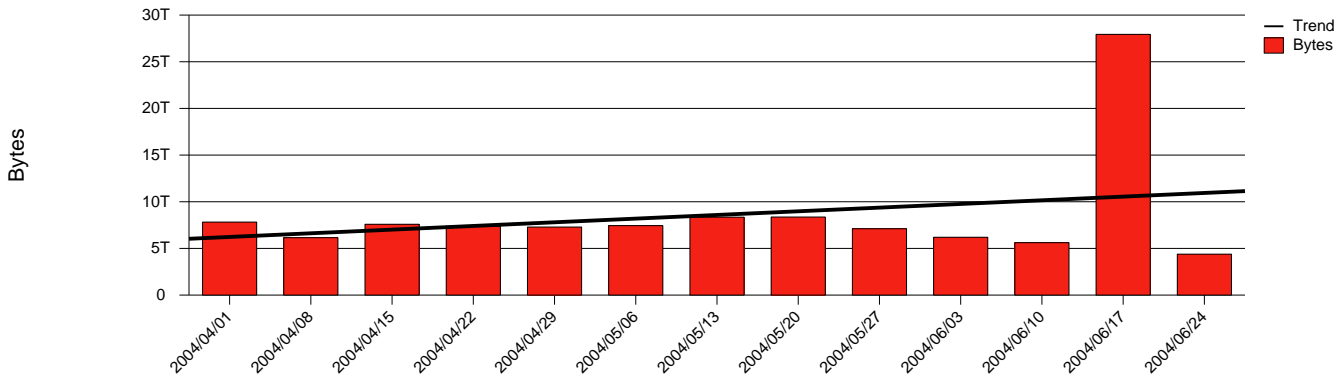

Jönköping, HJ - Monthly Health Report

LAN/WAN

Report for 2004/06/30

Total Network Volume by Month

Total Network Volume by Week

Total Network Volume by Day

Situations to Watch

Rank	Element Name	Variable	Threshold Value	Monthly Average		Days to (from) Threshold
				Actual	Predicted	
1	hj1-SRP(In)	Volume (Bandwidth %)	80.000	2.101	1.904	Increasing
2	hj1-SRP(Out)	Volume (Bandwidth %)	80.000	2.424	1.561	Increasing
3	hj2-SRP(In)	Volume (Bandwidth %)	80.000	0.380	0.487	Increasing
4	hj2-SRP(Out)	Volume (Bandwidth %)	80.000	0.856	1.182	Increasing
5	hj1-SRP(In)	Errors (% Frames)	5.000	0.000	0.001	Increasing
6	hj2-SRP(In)	Errors (% Frames)	5.000	0.000	0.000	Decreasing