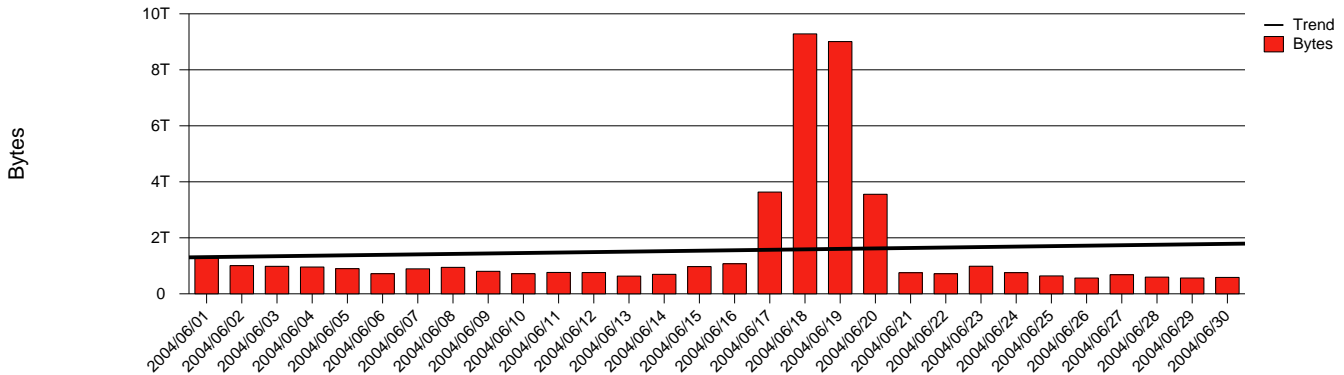

Jönköping, HJ - Monthly Health Report

LAN/WAN

Report for 2004/06/30

Total Network Volume by Month

Total Network Volume by Week

Total Network Volume by Day

Situations to Watch

Rank	Element Name	Variable	Threshold Value	Monthly Average		Days to (from) Threshold
				Actual	Predicted	
1	hj1-SRP(In)	Volume (Bandwidth %)	80.000	2.101	1.904	Increasing
2	hj1-SRP(Out)	Volume (Bandwidth %)	80.000	2.424	1.561	Increasing
3	hj2-SRP(In)	Volume (Bandwidth %)	80.000	0.380	0.487	Increasing
4	hj2-SRP(Out)	Volume (Bandwidth %)	80.000	0.856	1.182	Increasing
5	hj1-SRP(In)	Errors (% Frames)	5.000	0.000	0.001	Increasing
6	hj2-SRP(In)	Errors (% Frames)	5.000	0.000	0.000	Decreasing