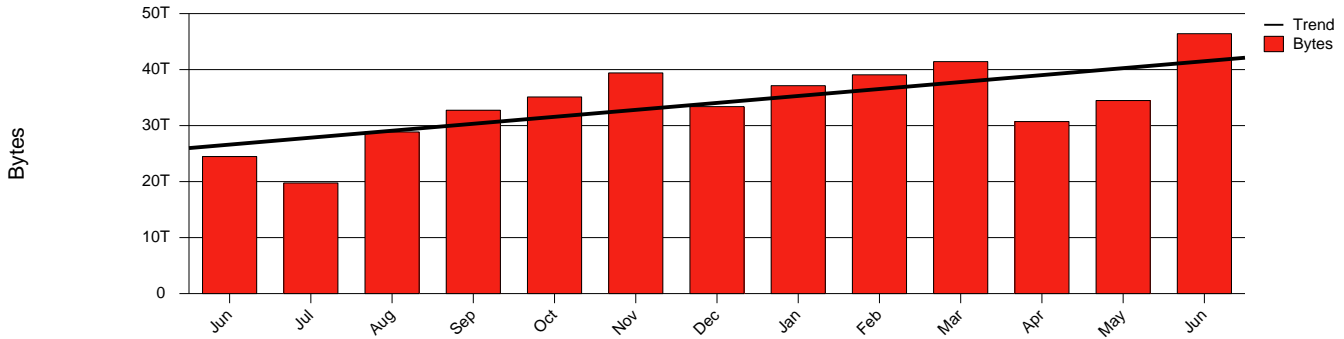

Jönköping, HJ - Monthly Health Report

LAN/WAN

Report for 2004/06/30

Total Network Volume by Month

Total Network Volume by Week

Total Network Volume by Day

Situations to Watch

Rank	Element Name	Variable	Threshold Value	Monthly Average		Days to (from) Threshold
				Actual	Predicted	
1	hj1-SRP(In)	Volume (Bandwidth %)	80.000	2.101	1.904	Increasing
2	hj1-SRP(Out)	Volume (Bandwidth %)	80.000	2.424	1.561	Increasing
3	hj2-SRP(In)	Volume (Bandwidth %)	80.000	0.380	0.487	Increasing
4	hj2-SRP(Out)	Volume (Bandwidth %)	80.000	0.856	1.182	Increasing
5	hj1-SRP(In)	Errors (% Frames)	5.000	0.000	0.001	Increasing
6	hj2-SRP(In)	Errors (% Frames)	5.000	0.000	0.000	Decreasing