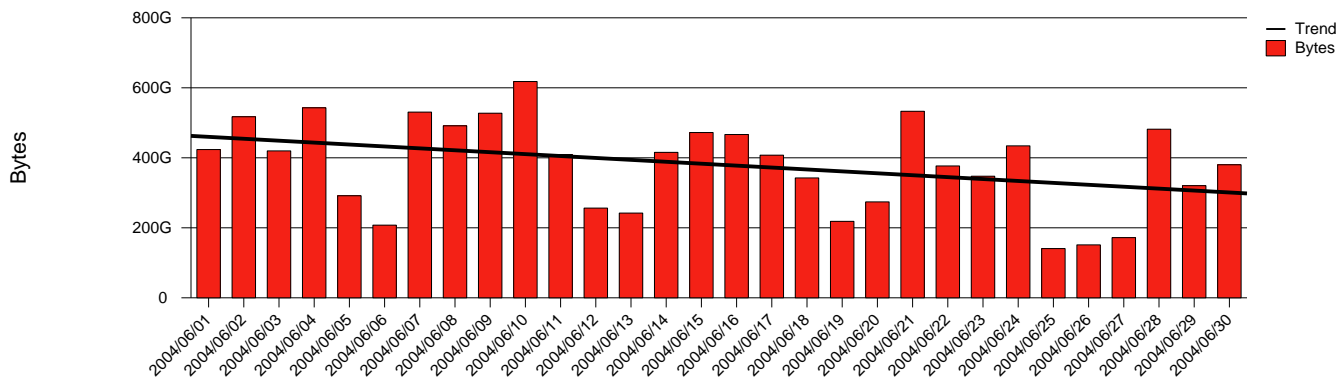

Göteborg, GU - Monthly Health Report

LAN/WAN

Report for 2004/06/30

Total Network Volume by Month

Total Network Volume by Week

Total Network Volume by Day

Situations to Watch

Rank	Element Name	Variable	Threshold Value	Monthly Average		Days to (from) Threshold
				Actual	Predicted	
1	gu1-SRP(In)	Volume (Bandwidth %)	80.000	0.725	0.847	Increasing
2	gu1-SRP(In)	Errors (% Frames)	5.000	0.012	0.003	Increasing
3	gu2-SRP(In)	Volume (Bandwidth %)	80.000	0.030	0.032	Increasing
4	gu2-SRP(Out)	Volume (Bandwidth %)	80.000	0.001	0.001	Increasing
5	gu1-SRP(Out)	Volume (Bandwidth %)	80.000	0.661	0.812	Decreasing
6	gu2-SRP(In)	Errors (% Frames)	5.000	0.158	0.000	Decreasing