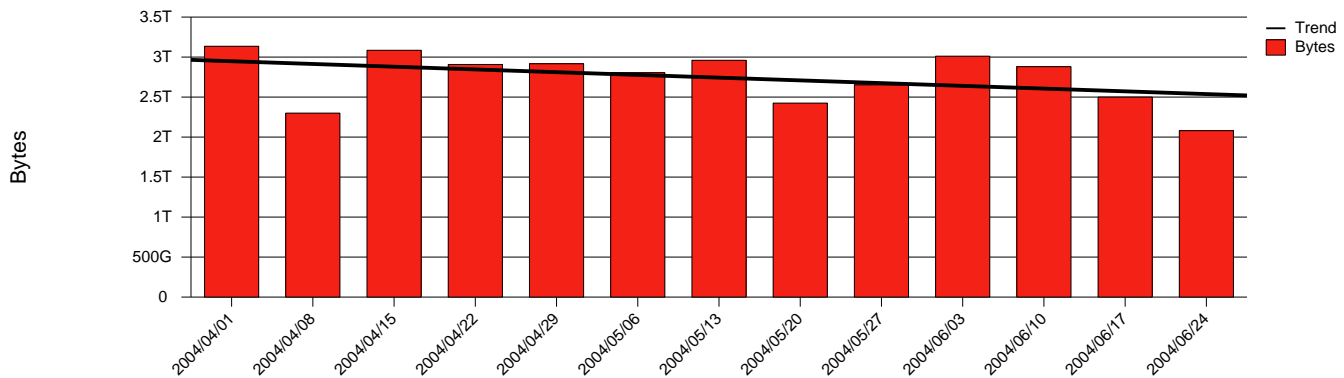

Göteborg, GU - Monthly Health Report

LAN/WAN

Report for 2004/06/30

Total Network Volume by Month

Total Network Volume by Week

Total Network Volume by Day

Situations to Watch

Rank	Element Name	Variable	Threshold Value	Monthly Average		Days to (from) Threshold
				Actual	Predicted	
1	gu1-SRP(In)	Volume (Bandwidth %)	80.000	0.725	0.847	Increasing
2	gu1-SRP(In)	Errors (% Frames)	5.000	0.012	0.003	Increasing
3	gu2-SRP(In)	Volume (Bandwidth %)	80.000	0.030	0.032	Increasing
4	gu2-SRP(Out)	Volume (Bandwidth %)	80.000	0.001	0.001	Increasing
5	gu1-SRP(Out)	Volume (Bandwidth %)	80.000	0.661	0.812	Decreasing
6	gu2-SRP(In)	Errors (% Frames)	5.000	0.158	0.000	Decreasing