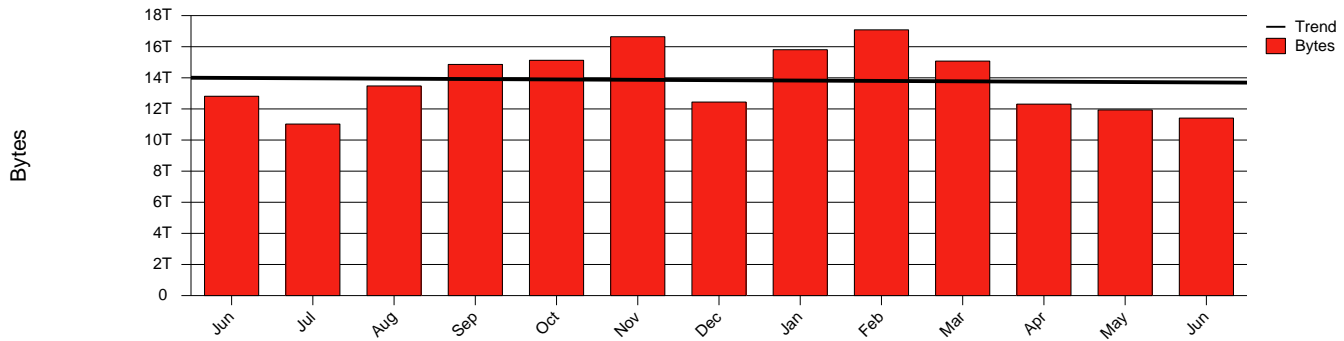

Göteborg, GU - Monthly Health Report

LAN/WAN

Report for 2004/06/30

Total Network Volume by Month

Total Network Volume by Week

Total Network Volume by Day

Situations to Watch

Rank	Element Name	Variable	Threshold Value	Monthly Average		Days to (from) Threshold
				Actual	Predicted	
1	gu1-SRP(In)	Volume (Bandwidth %)	80.000	0.725	0.847	Increasing
2	gu1-SRP(In)	Errors (% Frames)	5.000	0.012	0.003	Increasing
3	gu2-SRP(In)	Volume (Bandwidth %)	80.000	0.030	0.032	Increasing
4	gu2-SRP(Out)	Volume (Bandwidth %)	80.000	0.001	0.001	Increasing
5	gu1-SRP(Out)	Volume (Bandwidth %)	80.000	0.661	0.812	Decreasing
6	gu2-SRP(In)	Errors (% Frames)	5.000	0.158	0.000	Decreasing