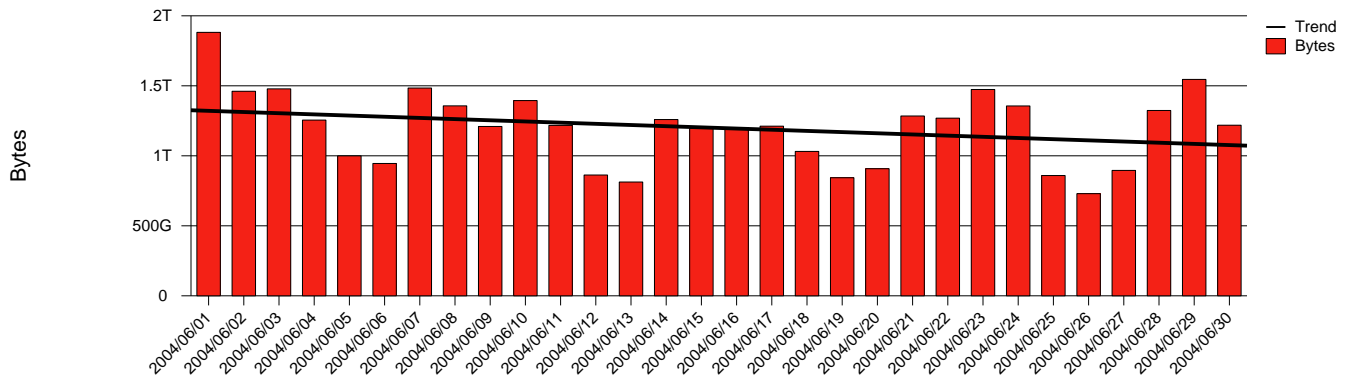

Göteborg, Chalmers - Monthly Health Report

LAN/WAN

Report for 2004/06/30

Total Network Volume by Month

Total Network Volume by Week

Total Network Volume by Day

Situations to Watch

Rank	Element Name	Variable	Threshold Value	Monthly Average		Days to (from) Threshold
				Actual	Predicted	
1	chalmers1-SRP(Out)	Volume (Bandwidth %)	80.000	1.573	1.751	Increasing
2	chalmers1-SRP(In)	Volume (Bandwidth %)	80.000	0.945	1.256	Increasing
3	chalmers1-SRP(In)	Errors (% Frames)	5.000	0.014	0.013	Increasing
4	chalmers2-SRP(In)	Errors (% Frames)	5.000	0.001	0.000	Increasing
5	chalmers2-SRP(In)	Volume (Bandwidth %)	80.000	0.497	0.000	Decreasing
6	chalmers2-SRP(Out)	Volume (Bandwidth %)	80.000	1.450	0.676	Decreasing