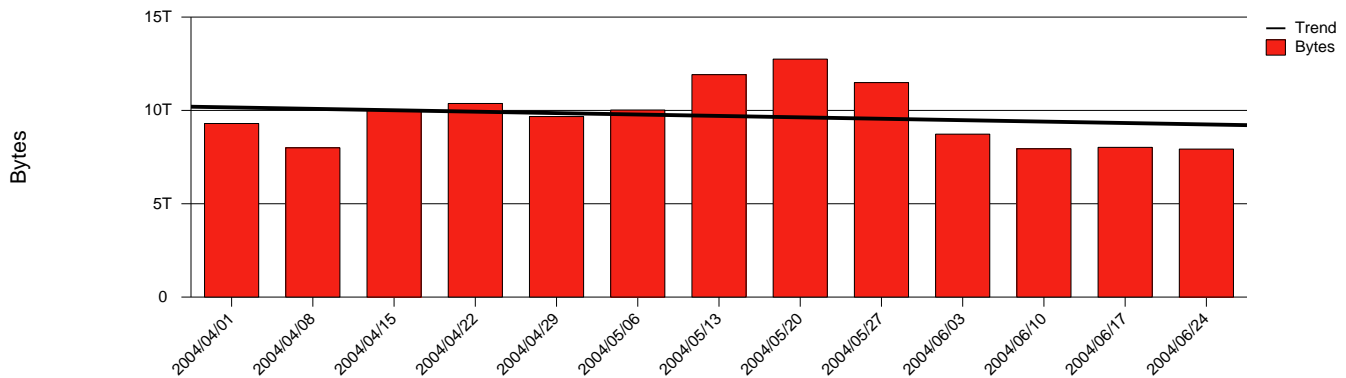

Göteborg, Chalmers - Monthly Health Report

LAN/WAN

Report for 2004/06/30

Total Network Volume by Month

Total Network Volume by Week

Total Network Volume by Day

Situations to Watch

Rank	Element Name	Variable	Threshold Value	Monthly Average		Days to (from) Threshold
				Actual	Predicted	
1	chalmers1-SRP(Out)	Volume (Bandwidth %)	80.000	1.573	1.751	Increasing
2	chalmers1-SRP(In)	Volume (Bandwidth %)	80.000	0.945	1.256	Increasing
3	chalmers1-SRP(In)	Errors (% Frames)	5.000	0.014	0.013	Increasing
4	chalmers2-SRP(In)	Errors (% Frames)	5.000	0.001	0.000	Increasing
5	chalmers2-SRP(In)	Volume (Bandwidth %)	80.000	0.497	0.000	Decreasing
6	chalmers2-SRP(Out)	Volume (Bandwidth %)	80.000	1.450	0.676	Decreasing