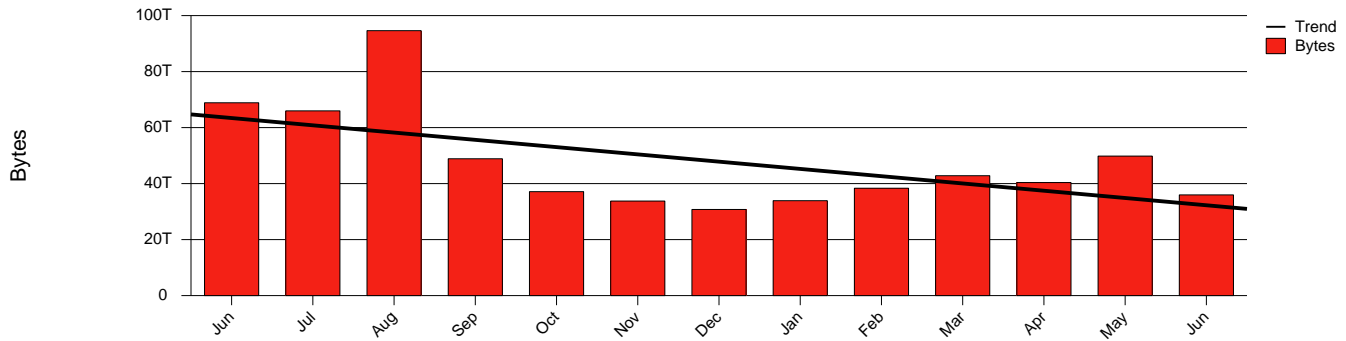

Göteborg, Chalmers - Monthly Health Report

LAN/WAN

Report for 2004/06/30

Total Network Volume by Month

Total Network Volume by Week

Total Network Volume by Day

Situations to Watch

Rank	Element Name	Variable	Threshold Value	Monthly Average		Days to (from) Threshold
				Actual	Predicted	
1	chalmers1-SRP(Out)	Volume (Bandwidth %)	80.000	1.573	1.751	Increasing
2	chalmers1-SRP(In)	Volume (Bandwidth %)	80.000	0.945	1.256	Increasing
3	chalmers1-SRP(In)	Errors (% Frames)	5.000	0.014	0.013	Increasing
4	chalmers2-SRP(In)	Errors (% Frames)	5.000	0.001	0.000	Increasing
5	chalmers2-SRP(In)	Volume (Bandwidth %)	80.000	0.497	0.000	Decreasing
6	chalmers2-SRP(Out)	Volume (Bandwidth %)	80.000	1.450	0.676	Decreasing