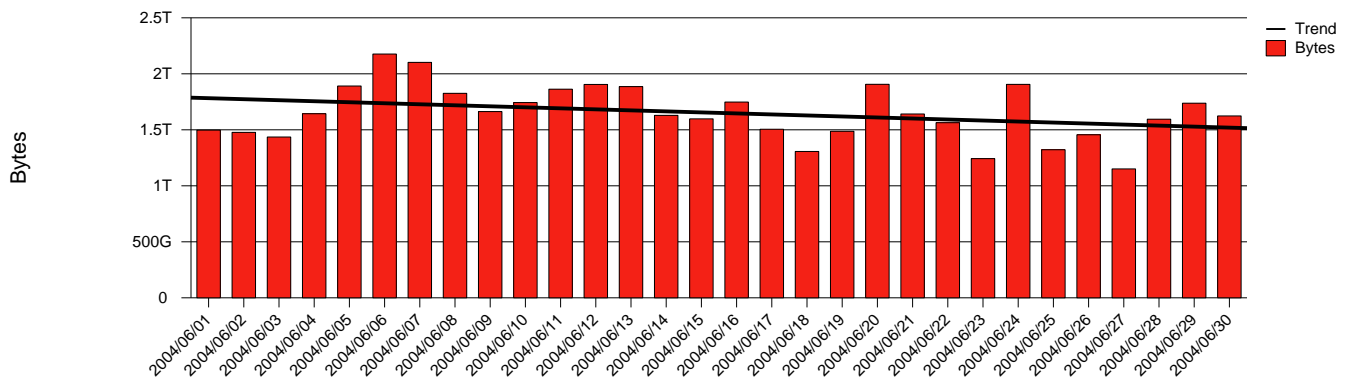

Gävle, HIG - Monthly Health Report

LAN/WAN

Report for 2004/06/30

Total Network Volume by Month

Total Network Volume by Week

Total Network Volume by Day

Situations to Watch

Rank	Element Name	Variable	Threshold Value	Monthly Average		Days to (from) Threshold
				Actual	Predicted	
1	hig1-SRP(Out)	Volume (Bandwidth %)	80.000	2.152	3.156	Increasing
2	hig2-SRP(Out)	Volume (Bandwidth %)	80.000	2.035	3.034	Increasing
3	hig1-SRP(In)	Volume (Bandwidth %)	80.000	1.485	1.621	Increasing
4	hig2-SRP(In)	Volume (Bandwidth %)	80.000	0.476	1.117	Increasing
5	hig1-SRP(In)	Errors (% Frames)	5.000	0.040	0.010	Increasing
6	hig1-SRP(Out)	Discards (% Frames)	10.000	0.000	0.000	Decreasing