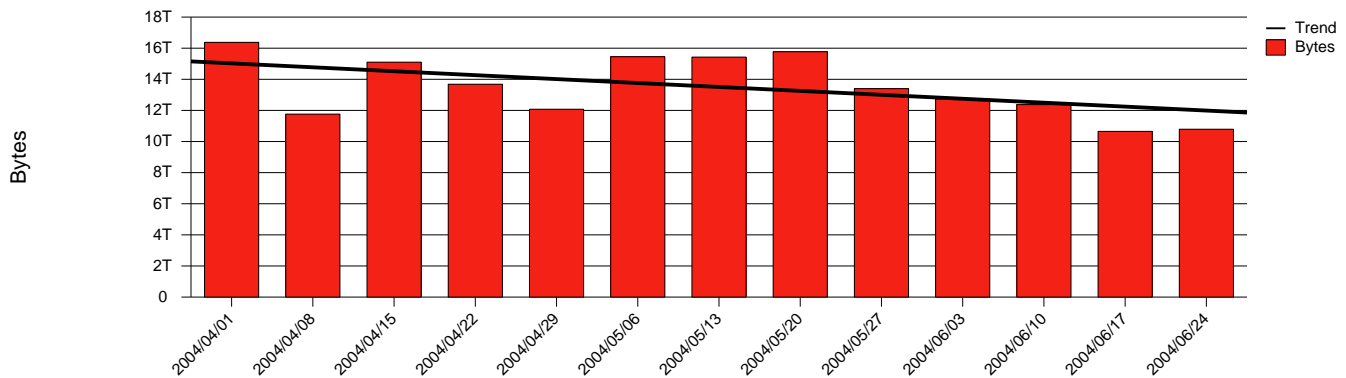

Gävle, HIG - Monthly Health Report

LAN/WAN

Report for 2004/06/30

Total Network Volume by Month

Total Network Volume by Week

Total Network Volume by Day

Situations to Watch

Rank	Element Name	Variable	Threshold Value	Monthly Average		Days to (from) Threshold
				Actual	Predicted	
1	hig1-SRP(Out)	Volume (Bandwidth %)	80.000	2.152	3.156	Increasing
2	hig2-SRP(Out)	Volume (Bandwidth %)	80.000	2.035	3.034	Increasing
3	hig1-SRP(In)	Volume (Bandwidth %)	80.000	1.485	1.621	Increasing
4	hig2-SRP(In)	Volume (Bandwidth %)	80.000	0.476	1.117	Increasing
5	hig1-SRP(In)	Errors (% Frames)	5.000	0.040	0.010	Increasing
6	hig1-SRP(Out)	Discards (% Frames)	10.000	0.000	0.000	Decreasing