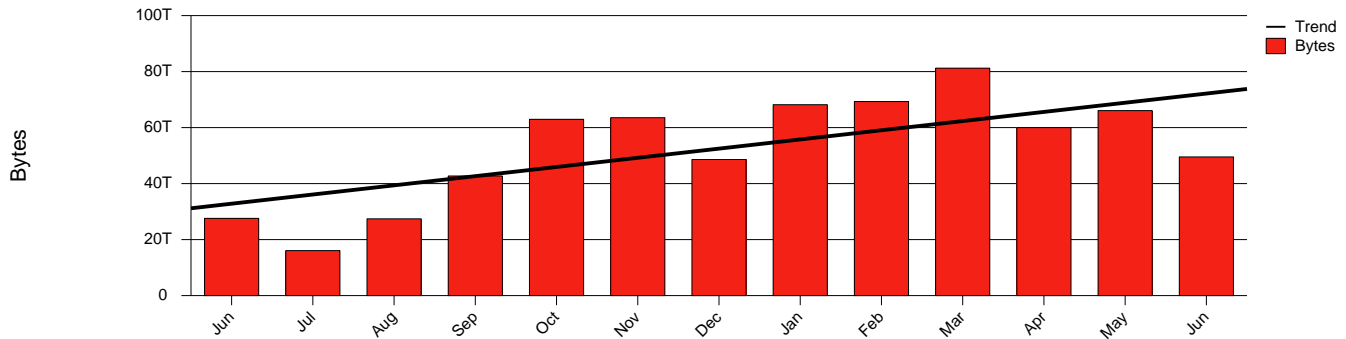

Gävle, HIG - Monthly Health Report

LAN/WAN

Report for 2004/06/30

Total Network Volume by Month

Total Network Volume by Week

Total Network Volume by Day

Situations to Watch

Rank	Element Name	Variable	Threshold Value	Monthly Average		Days to (from) Threshold
				Actual	Predicted	
1	hig1-SRP(Out)	Volume (Bandwidth %)	80.000	2.152	3.156	Increasing
2	hig2-SRP(Out)	Volume (Bandwidth %)	80.000	2.035	3.034	Increasing
3	hig1-SRP(In)	Volume (Bandwidth %)	80.000	1.485	1.621	Increasing
4	hig2-SRP(In)	Volume (Bandwidth %)	80.000	0.476	1.117	Increasing
5	hig1-SRP(In)	Errors (% Frames)	5.000	0.040	0.010	Increasing
6	hig1-SRP(Out)	Discards (% Frames)	10.000	0.000	0.000	Decreasing