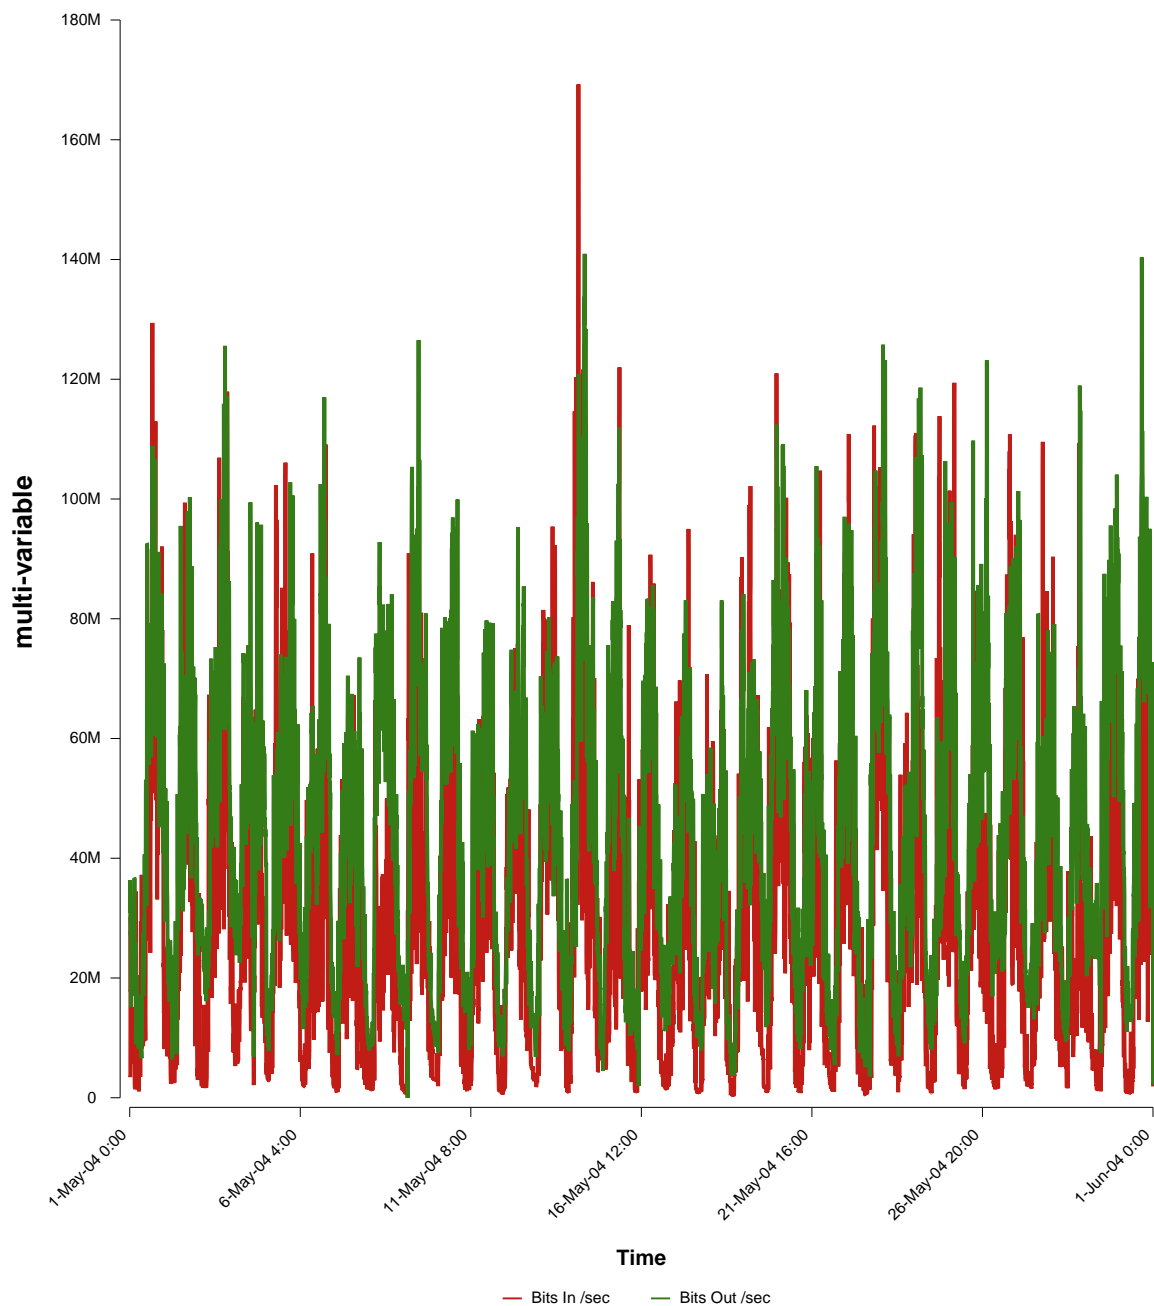

eHealth Trend Report

Divide by Time

SUNET-A-VISBY-HGO

From: 2004/05/01 00:00
To: 2004/05/31 23:59

Created: 2004/06/02 07:45:08