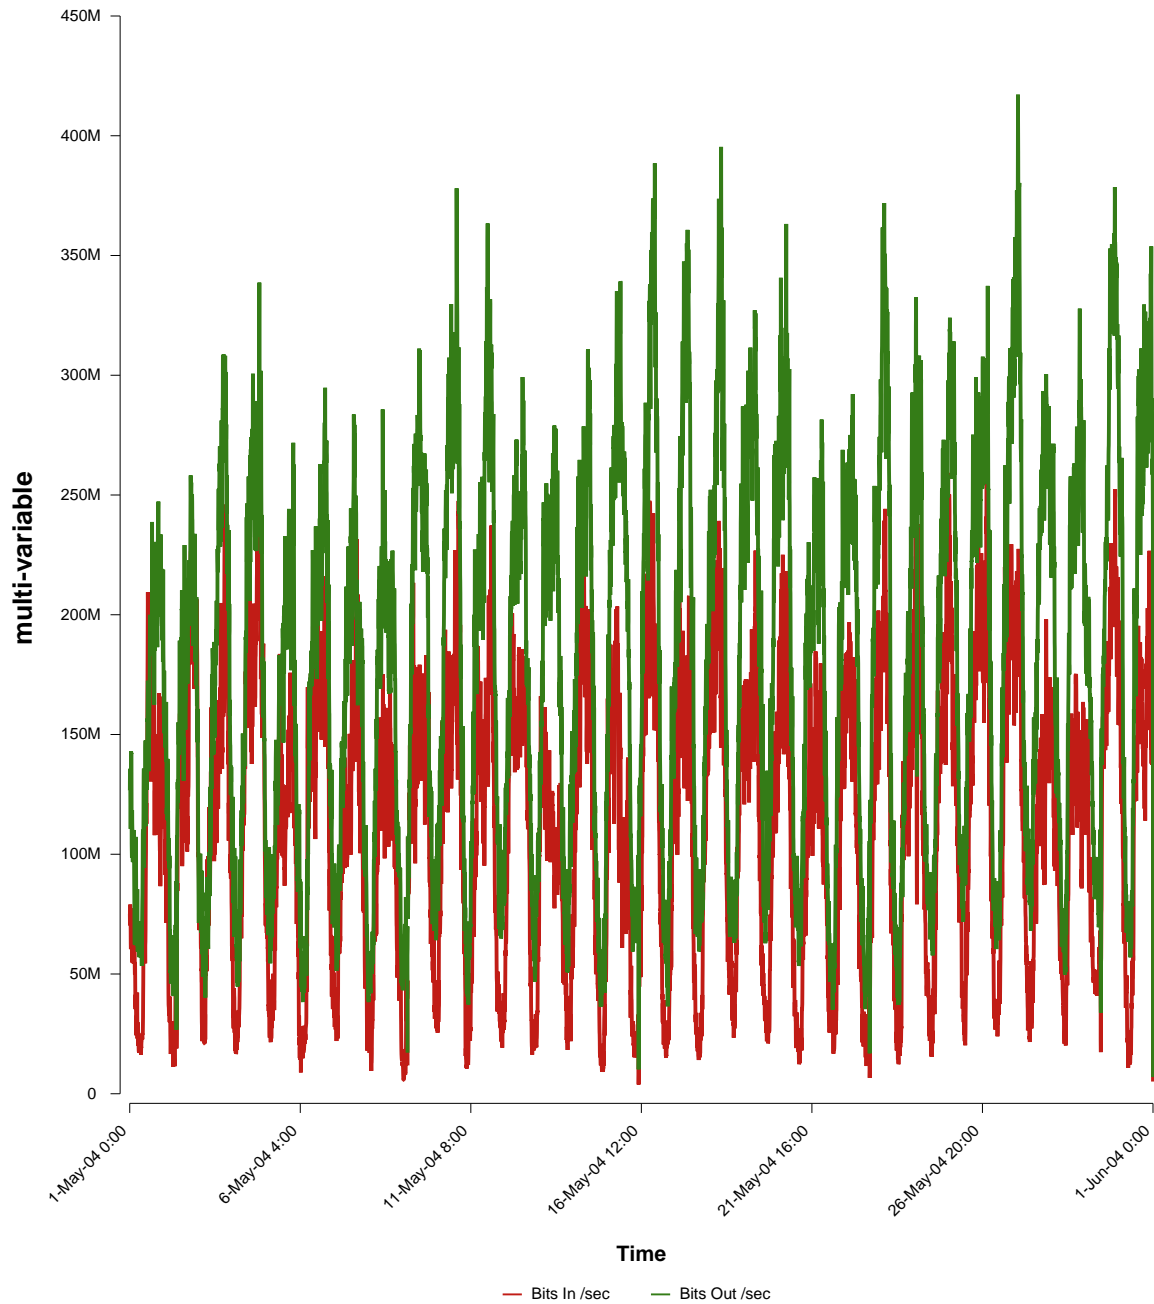

# eHealth Trend Report

Divide by Time

## SUNET-A-VAXJO-VXU

From: 2004/05/01 00:00  
To: 2004/05/31 23:59

Created: 2004/06/02 07:30:03