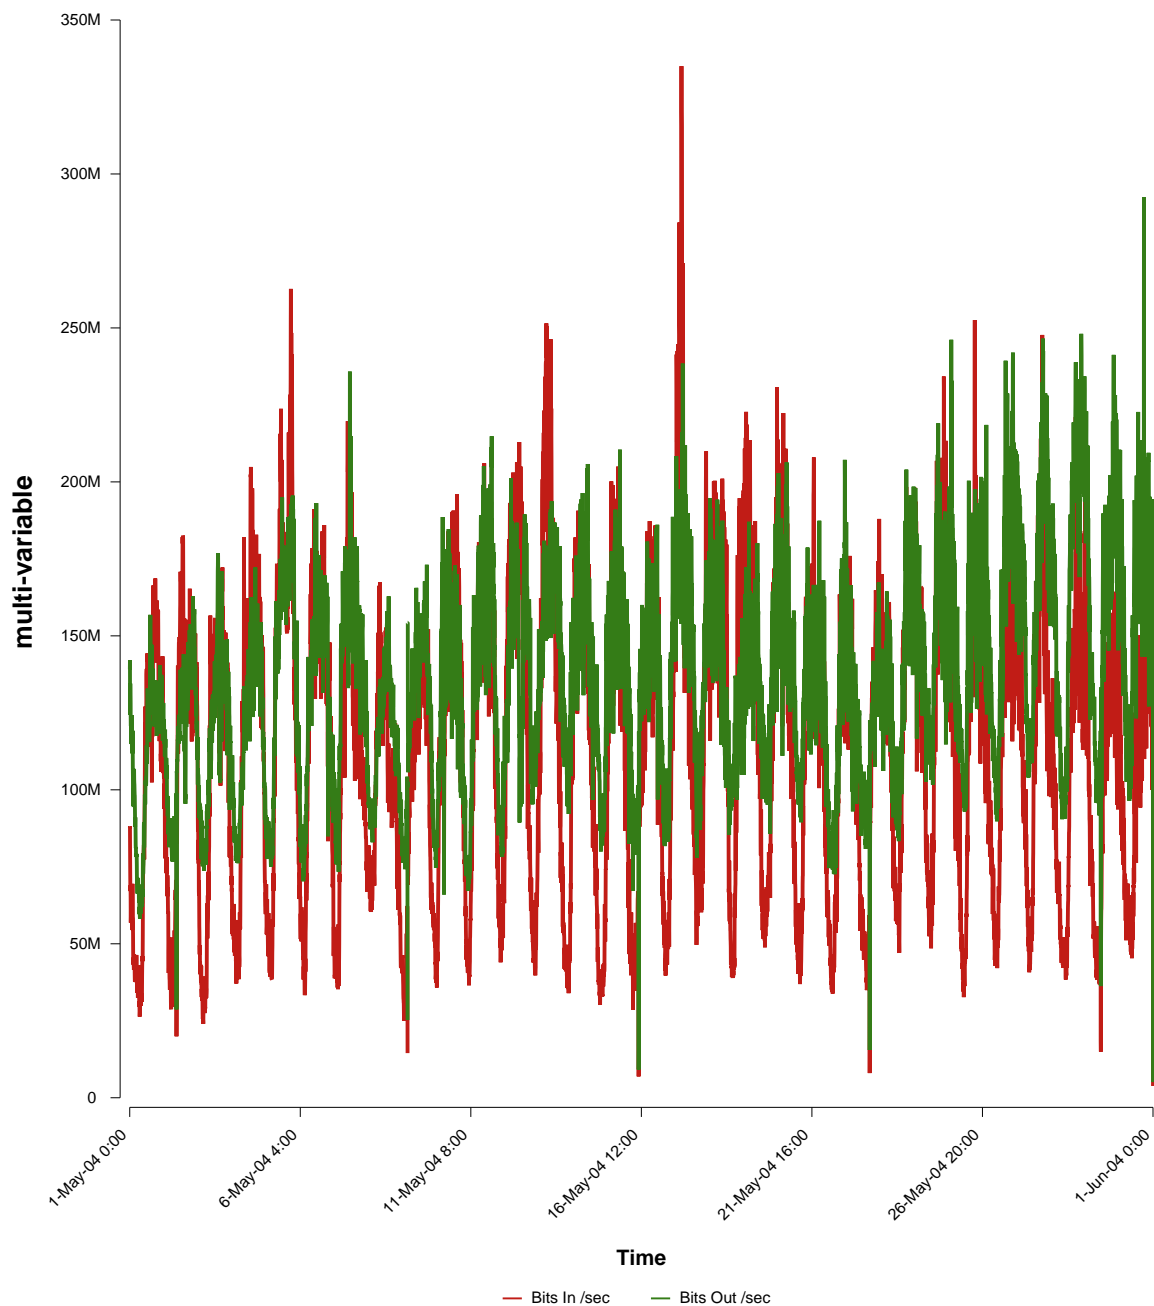

eHealth Trend Report

Divide by Time

SUNET-A-UPPSALA-UU

From: 2004/05/01 00:00
To: 2004/05/31 23:59

Created: 2004/06/02 07:11:03