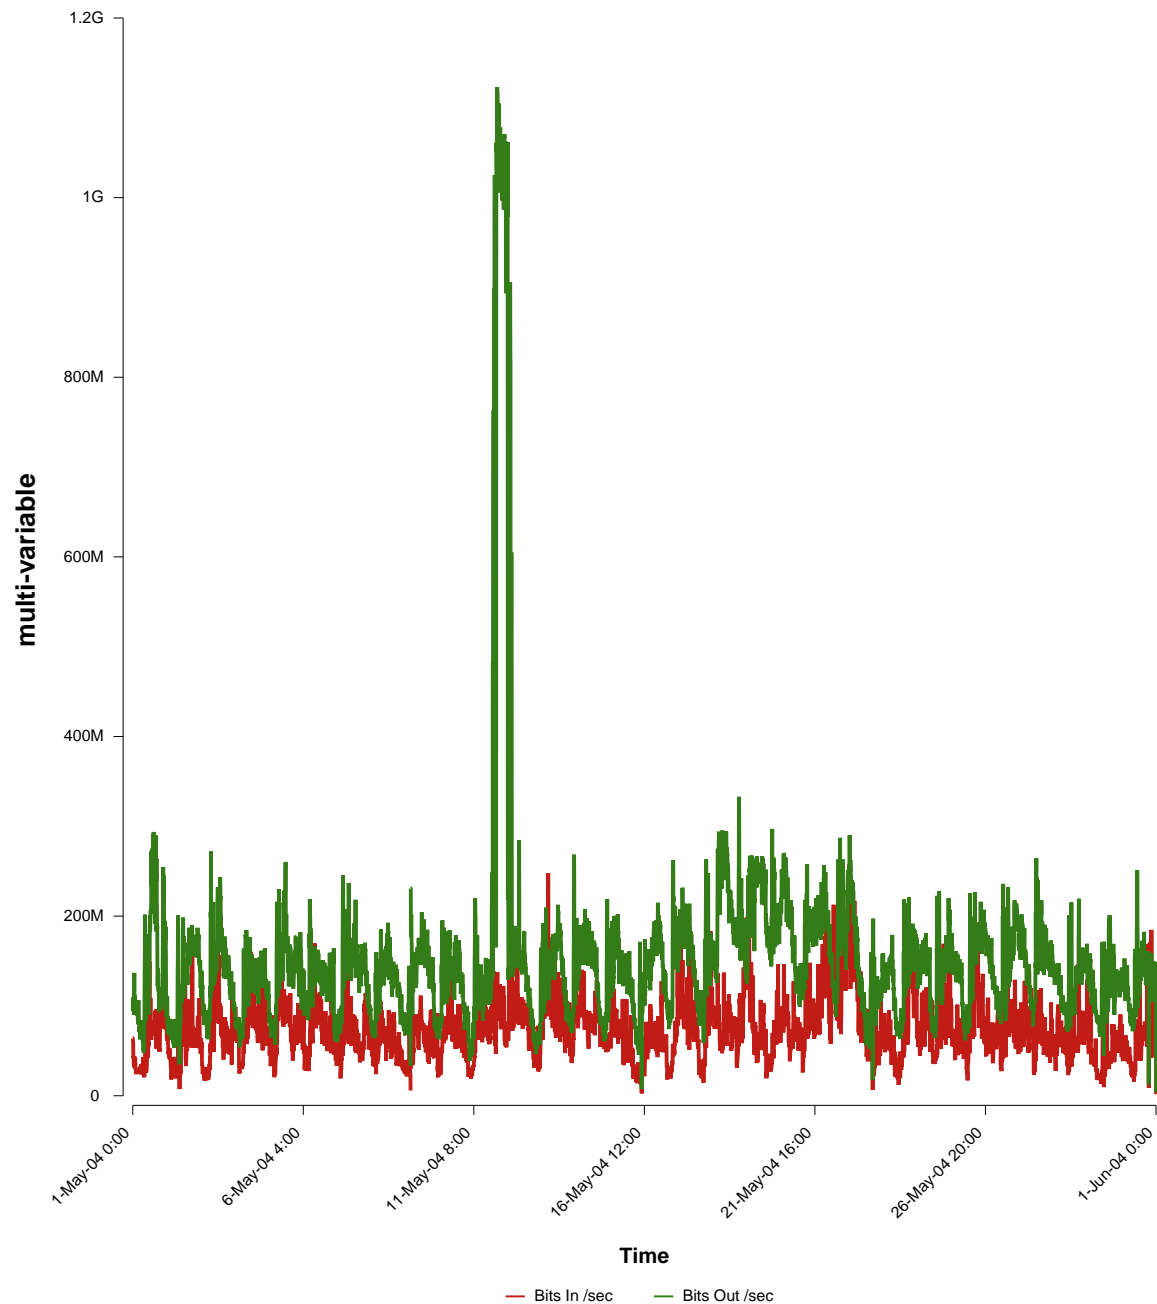

# eHealth Trend Report

Divide by Time

## SUNET-A-UMEA-UMU

From: 2004/05/01 00:00  
To: 2004/05/31 23:59

Created: 2004/06/02 06:51:02