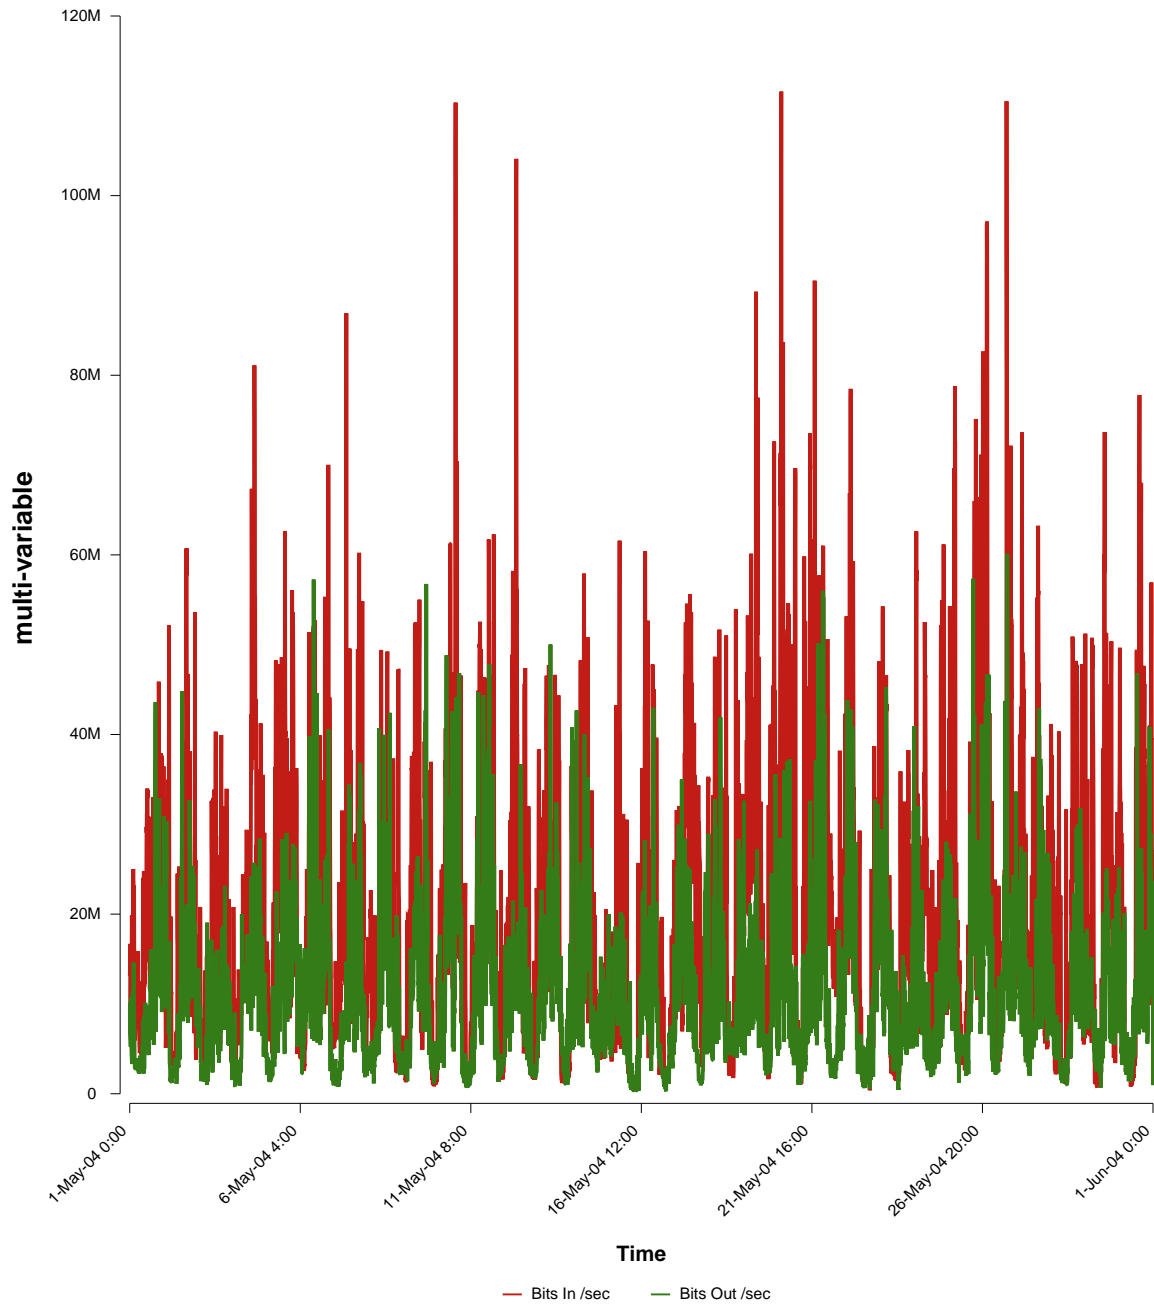

eHealth Trend Report

Divide by Time

SUNET-A-TROLLHATTAN-HTU

From: 2004/05/01 00:00
To: 2004/05/31 23:59

Created: 2004/06/02 06:41:02