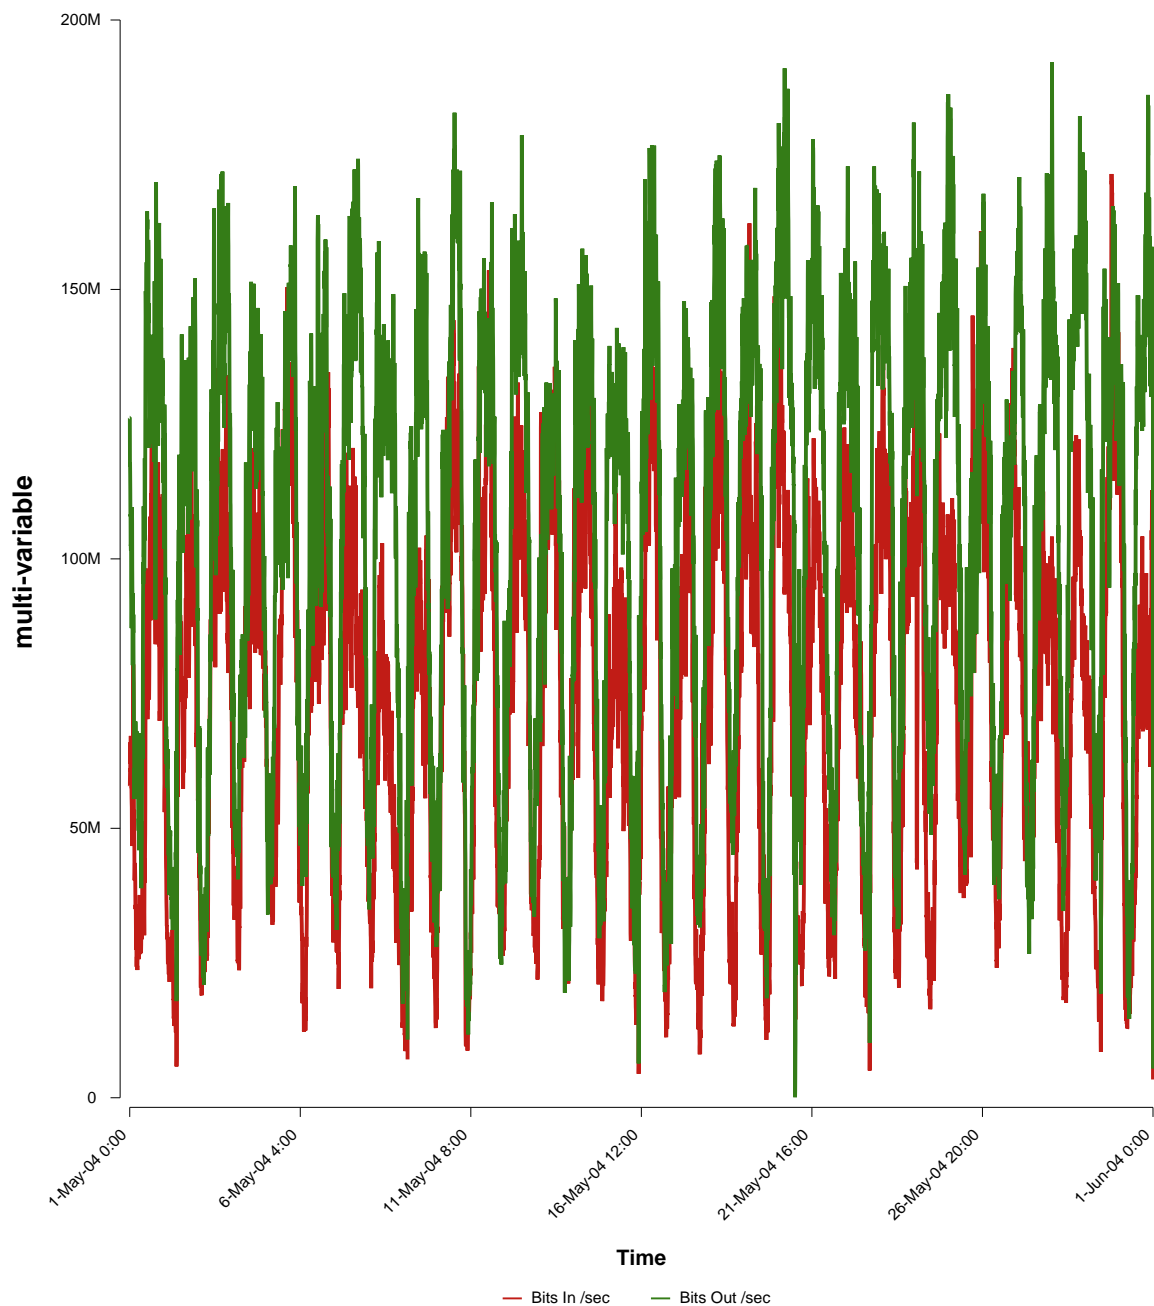

# eHealth Trend Report

Divide by Time

## SUNET-A-SUNDSVALL-MH

From: 2004/05/01 00:00  
To: 2004/05/31 23:59

Created: 2004/06/02 06:31:02