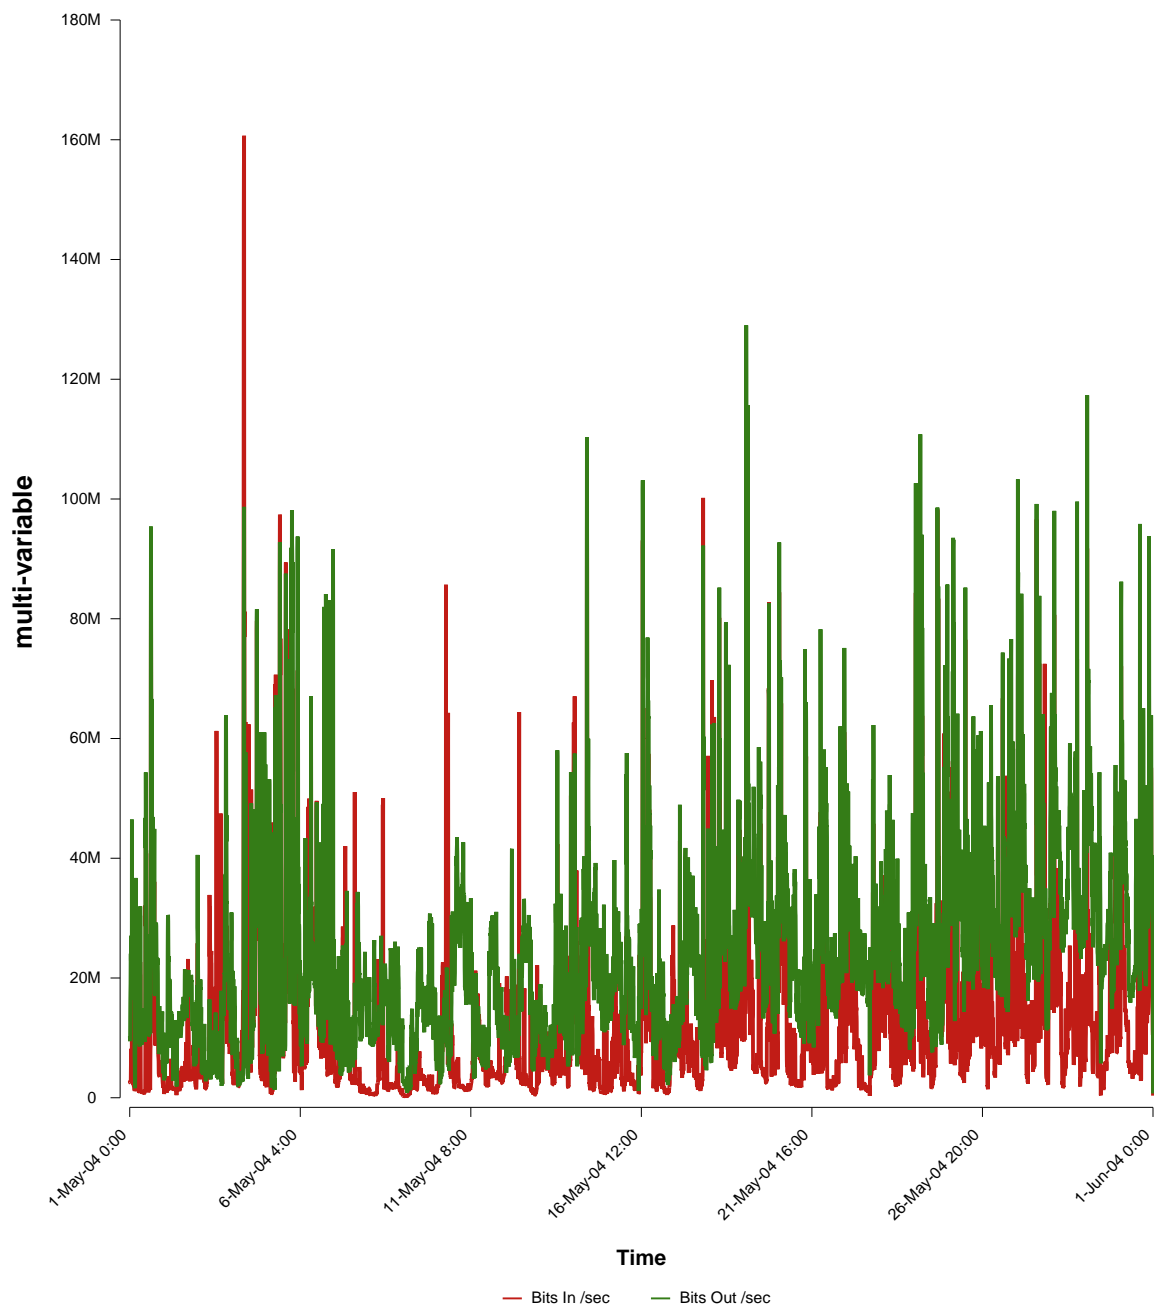

eHealth Trend Report

Divide by Time

SUNET-A-STHLM-SH

From: 2004/05/01 00:00
To: 2004/05/31 23:59

Created: 2004/06/02 06:11:01