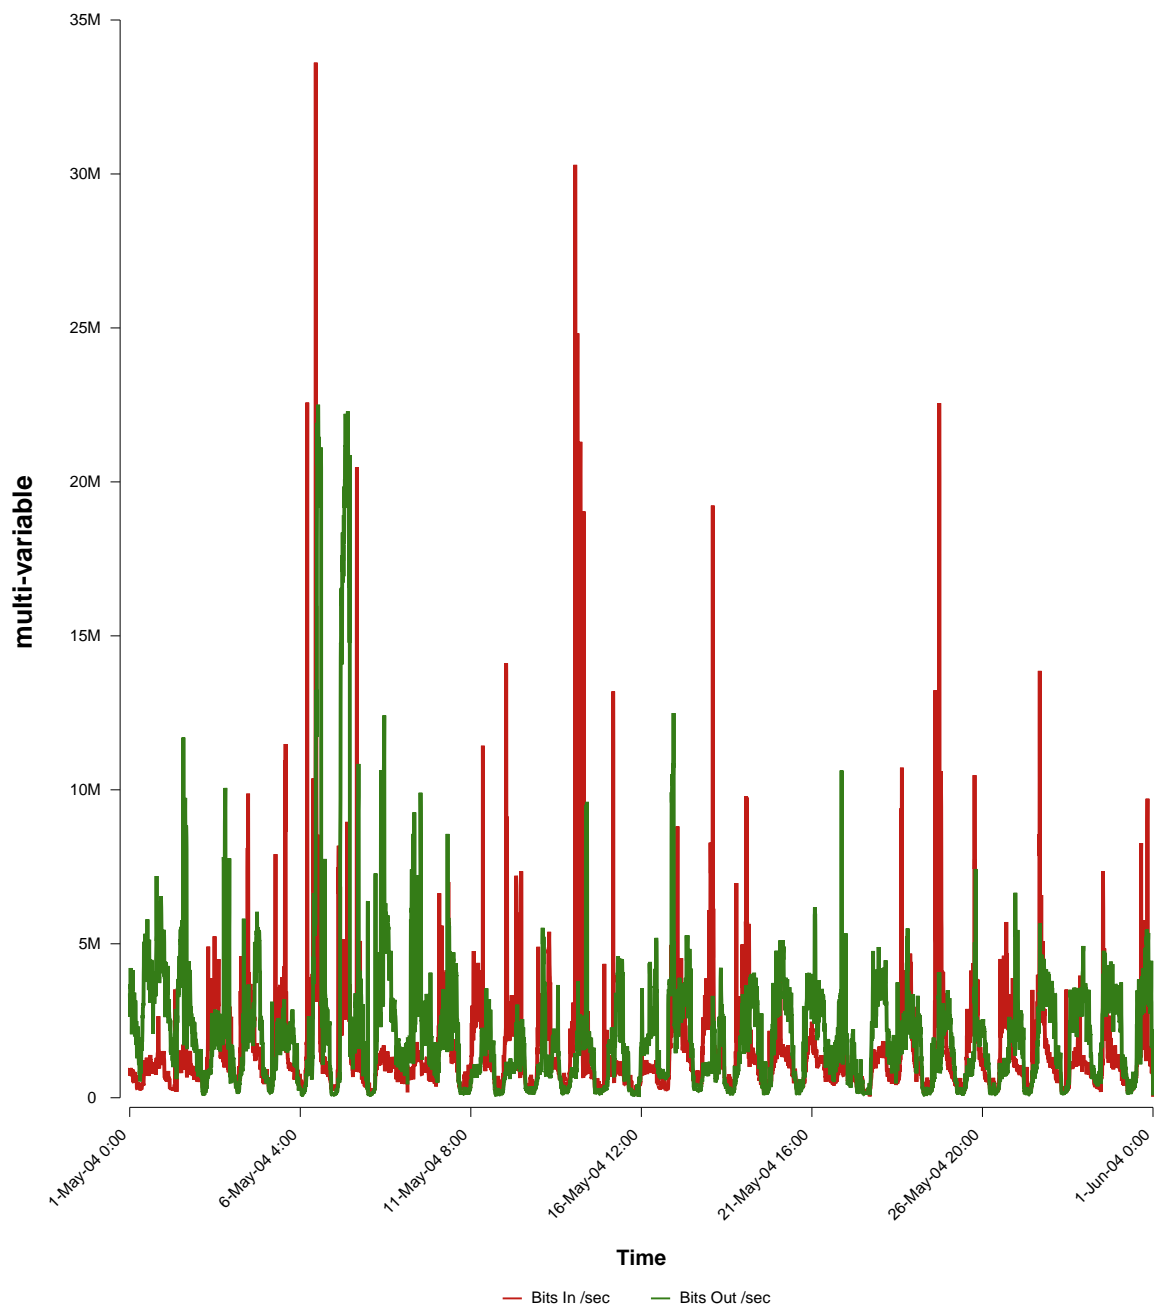

eHealth Trend Report

Divide by Time

SUNET-A-STHLM-LHS

From: 2004/05/01 00:00
To: 2004/05/31 23:59

Created: 2004/06/02 06:03:53