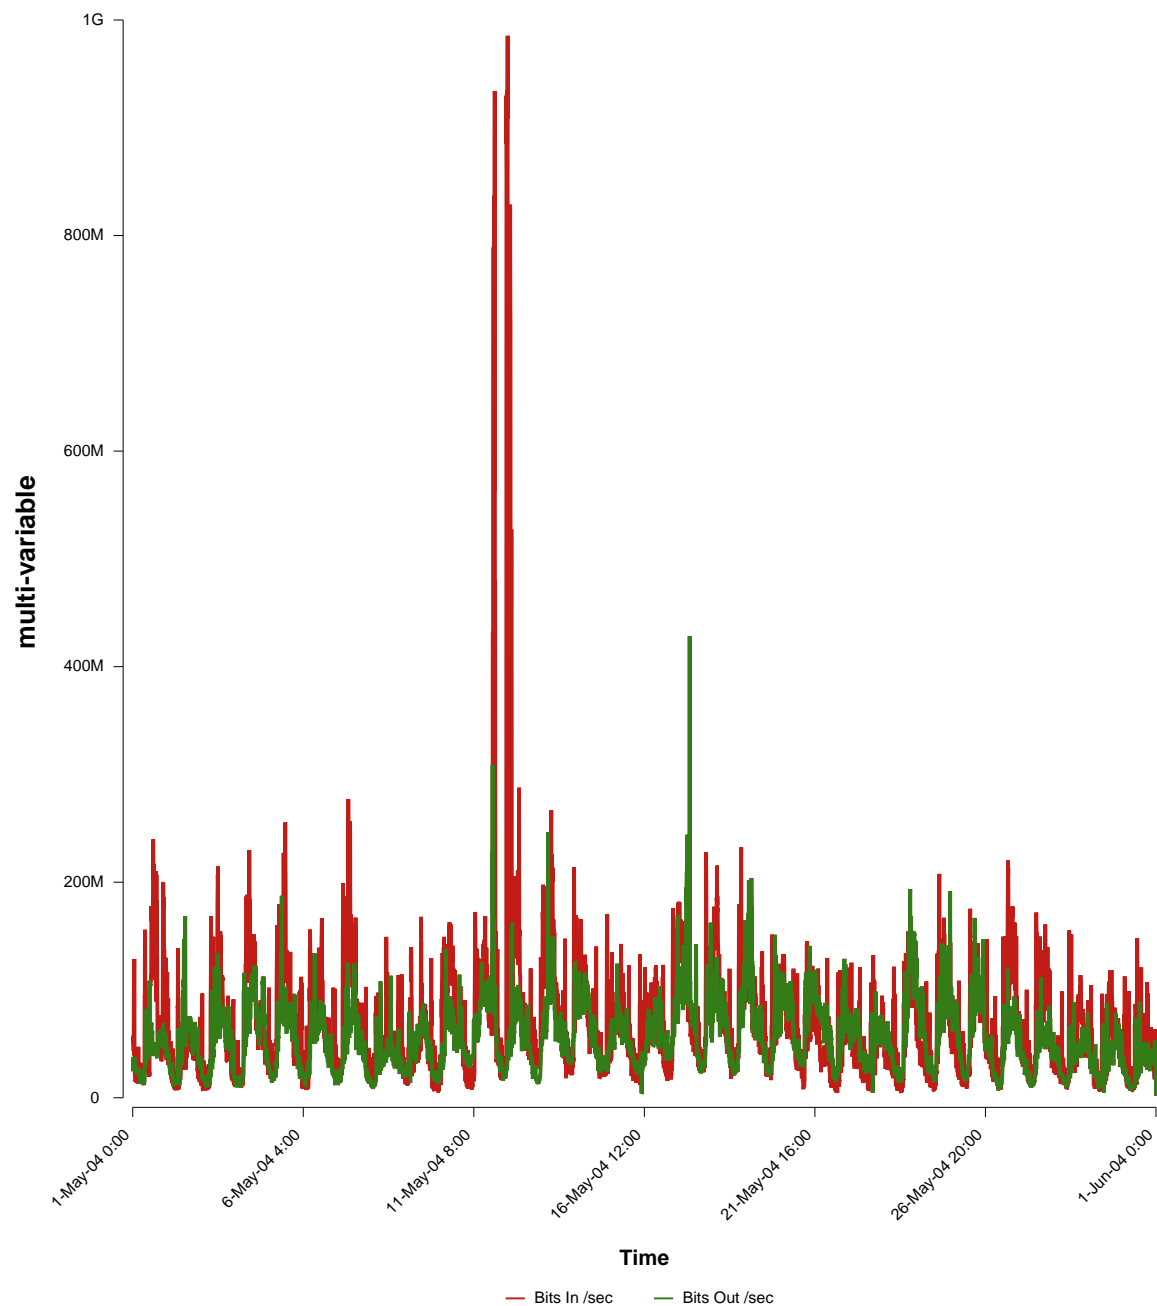

# eHealth Trend Report

Divide by Time

## SUNET-A-STHLM-KTH

From: 2004/05/01 00:00  
To: 2004/05/31 23:59

Created: 2004/06/02 05:51:01