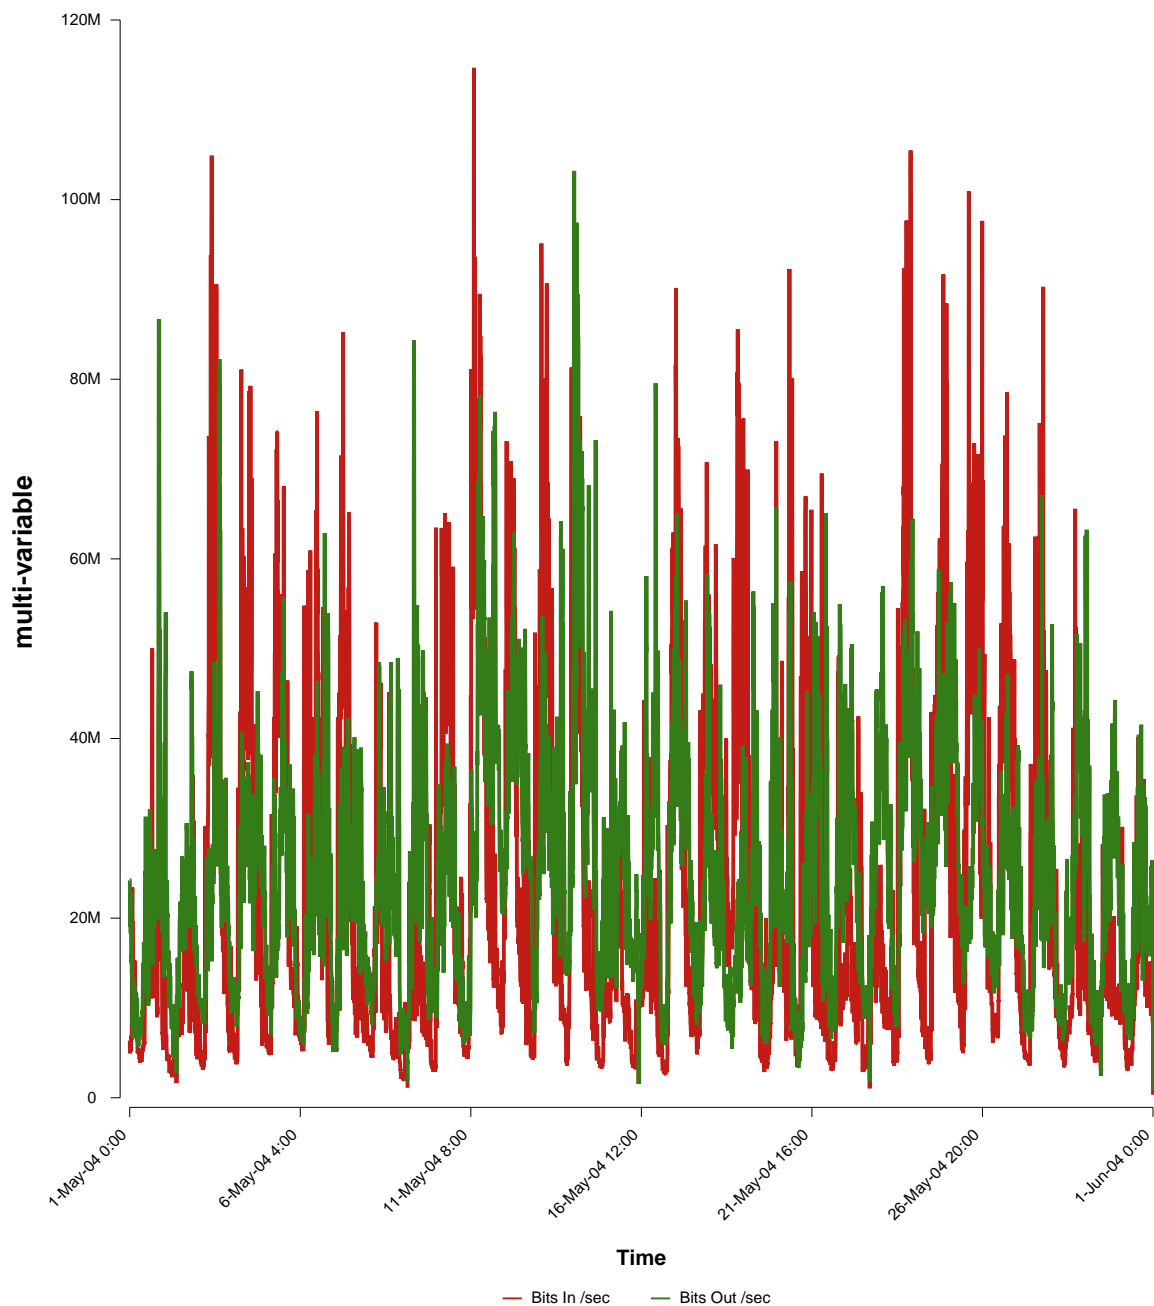

# eHealth Trend Report

Divide by Time

## SUNET-A-STHLM-KI

From: 2004/05/01 00:00  
To: 2004/05/31 23:59

Created: 2004/06/02 05:41:01