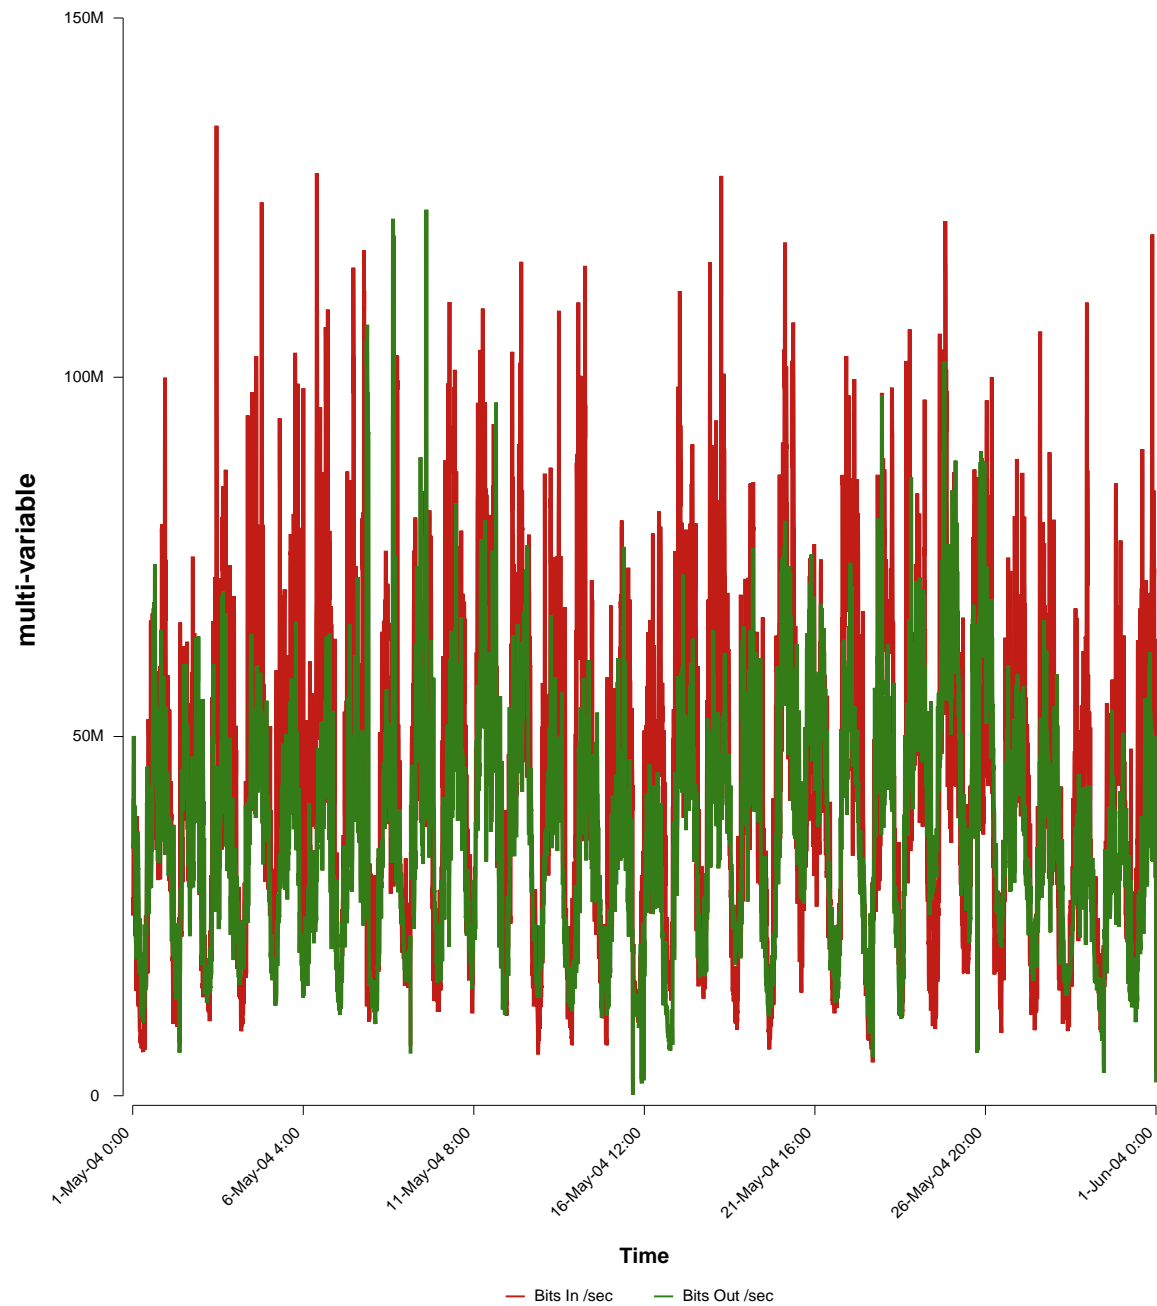

eHealth Trend Report

Divide by Time

SUNET-A-RONNEBY-BTH

From: 2004/05/01 00:00
To: 2004/05/31 23:59

Created: 2004/06/02 05:11:00