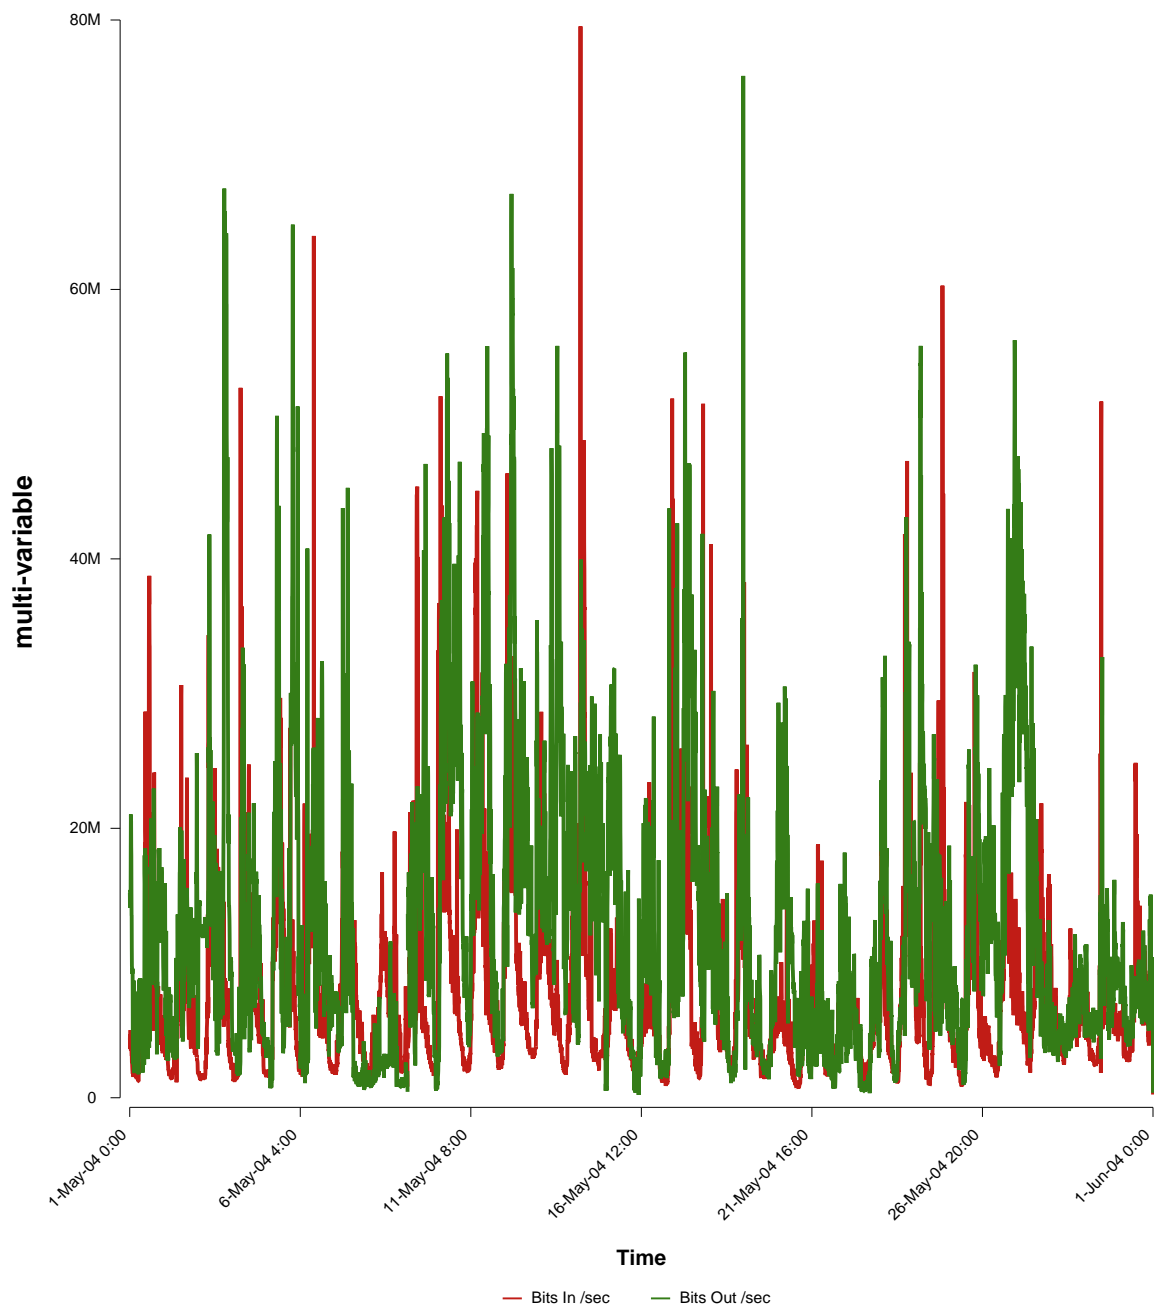

eHealth Trend Report

Divide by Time

SUNET-A-MALMO-MAH

From: 2004/05/01 00:00
To: 2004/05/31 23:59

Created: 2004/06/02 04:51:02