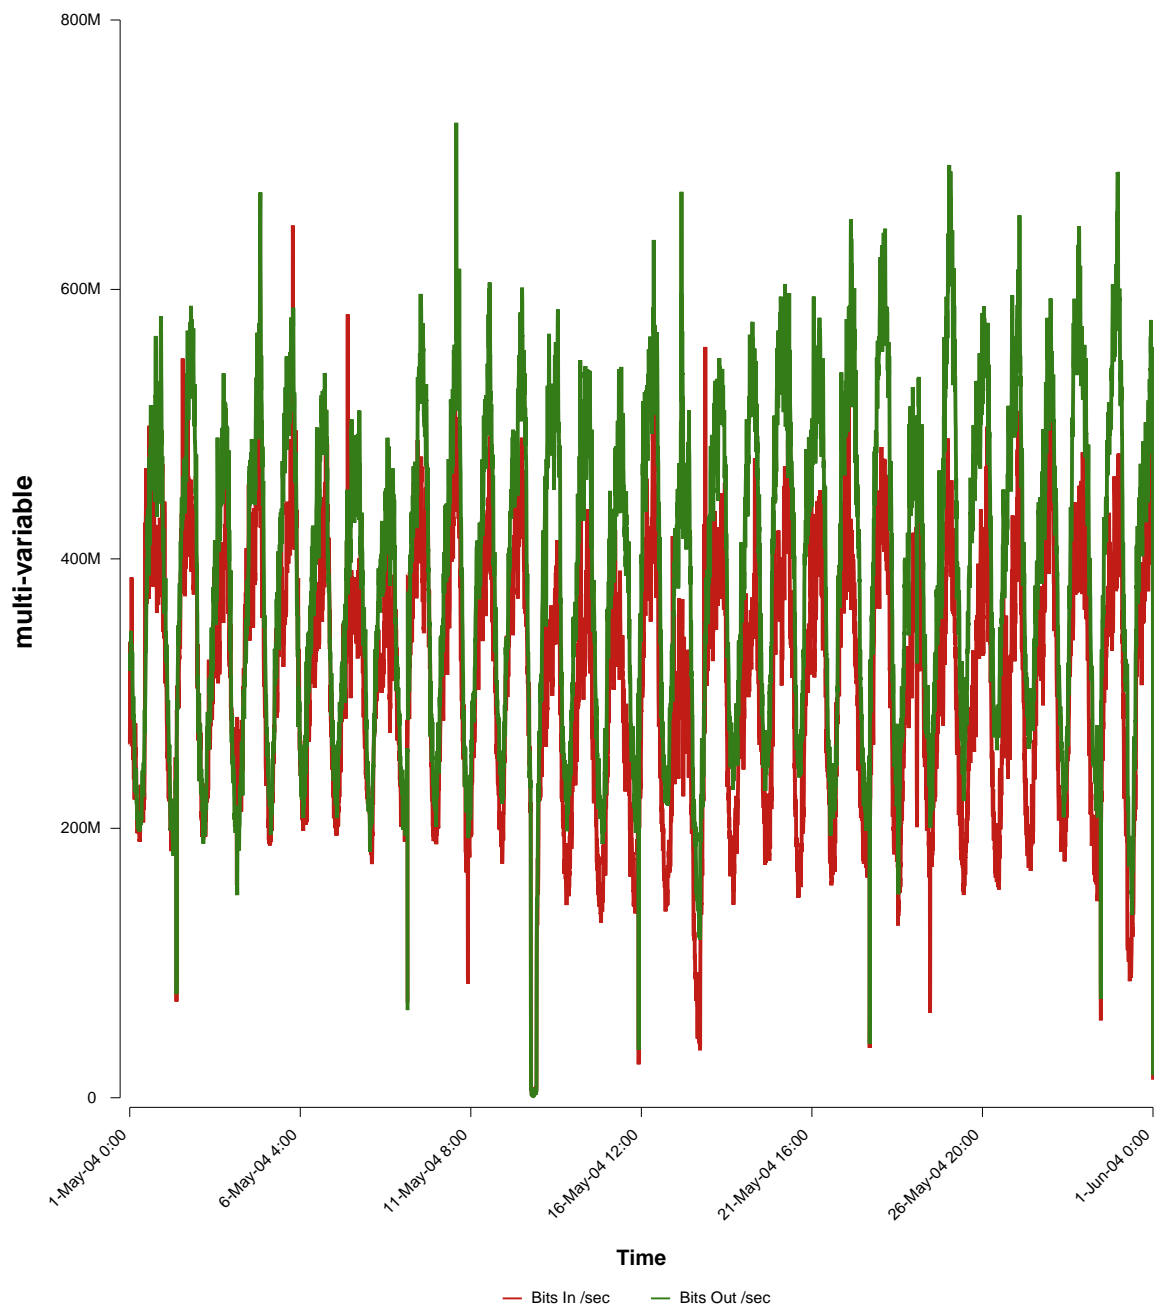

# eHealth Trend Report

Divide by Time

## SUNET-A-LULEA-LTU

From: 2004/05/01 00:00  
To: 2004/05/31 23:59

Created: 2004/06/02 04:45:58