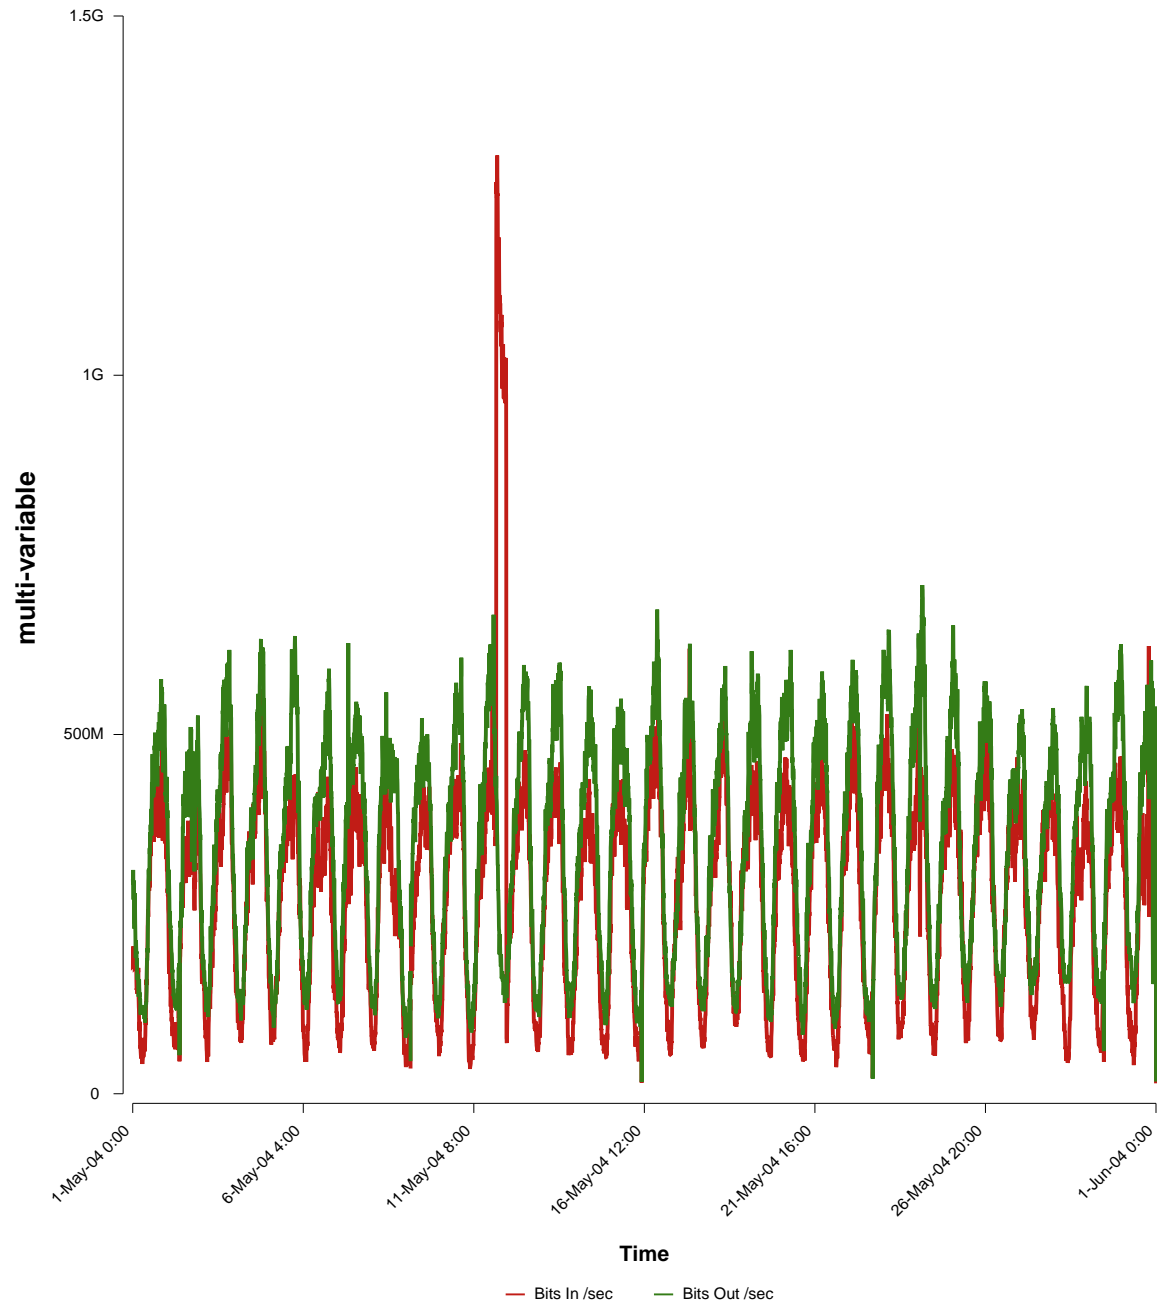

# eHealth Trend Report

Divide by Time

## SUNET-A-LINKOPING-LIU

From: 2004/05/01 00:00  
To: 2004/05/31 23:59

Created: 2004/06/02 04:30:57