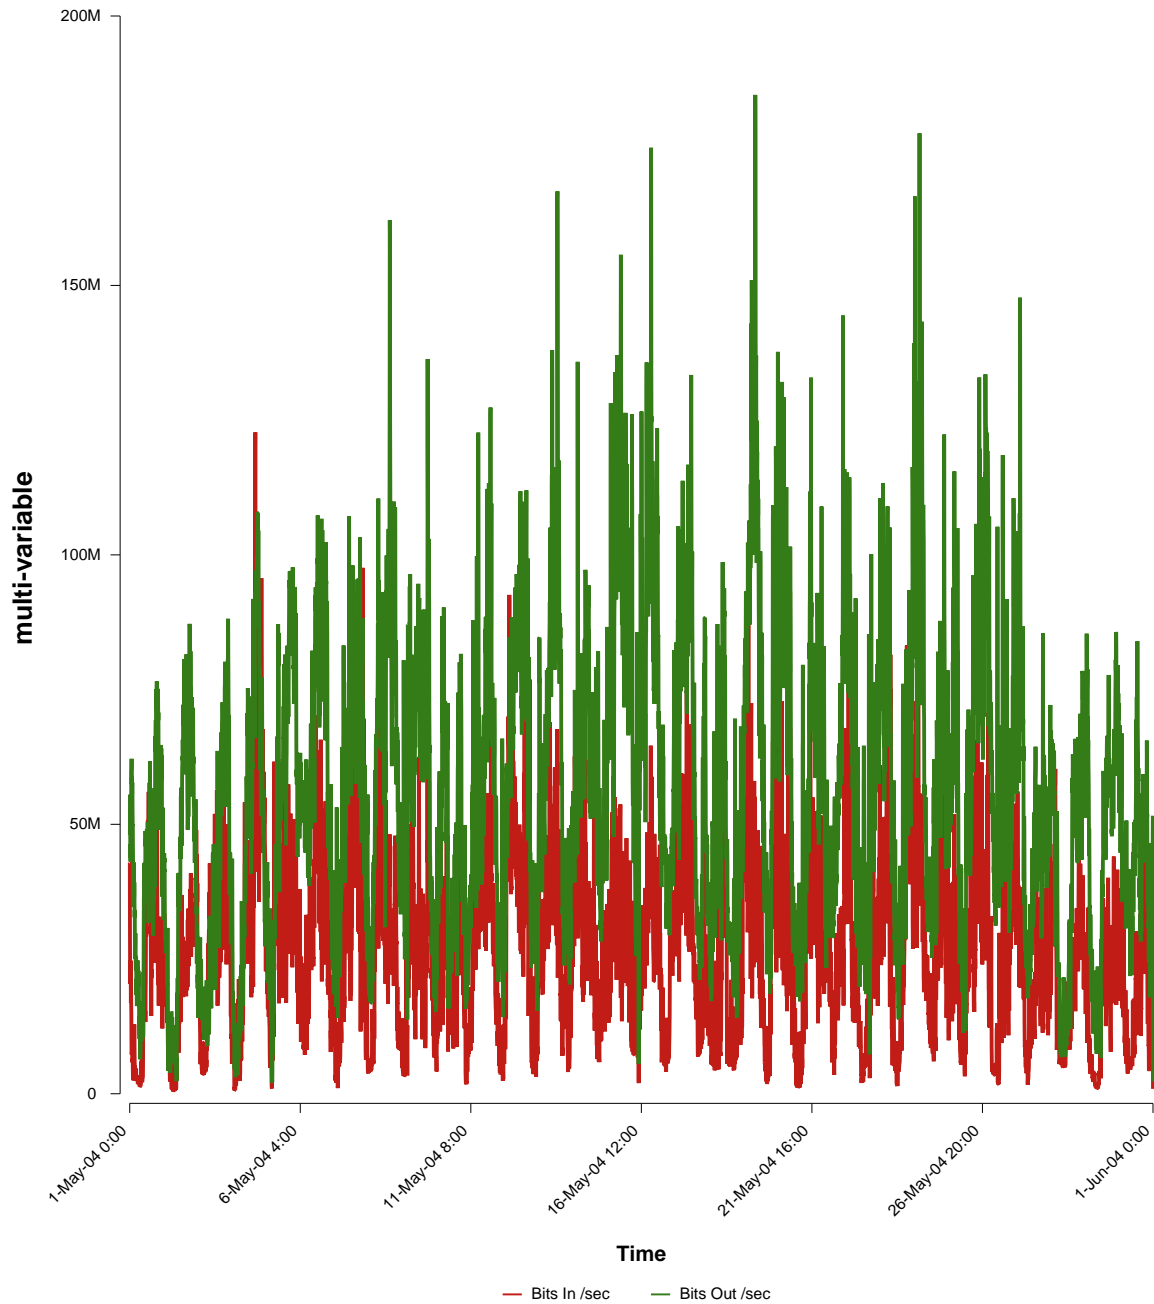

eHealth Trend Report

Divide by Time

SUNET-A-KRISTIANSTAD-HKR

From: 2004/05/01 00:00
To: 2004/05/31 23:59

Created: 2004/06/02 04:21:15