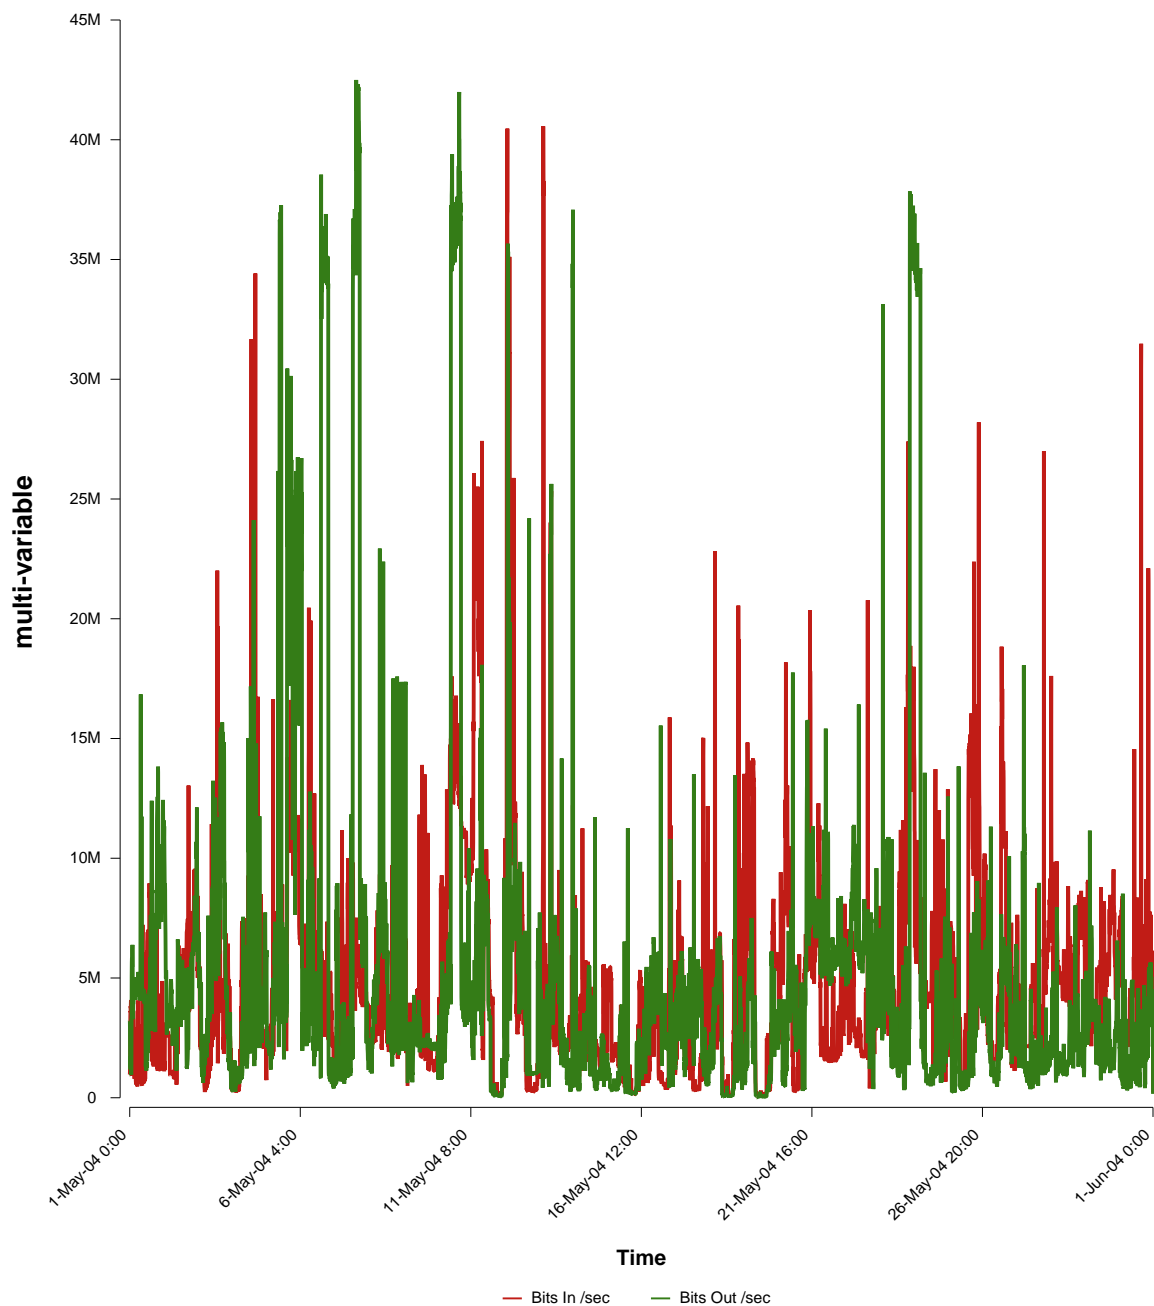

eHealth Trend Report

Divide by Time

SUNET-A-KIRUNA-IRF

From: 2004/05/01 00:00
To: 2004/05/31 23:59

Created: 2004/06/02 04:10:56