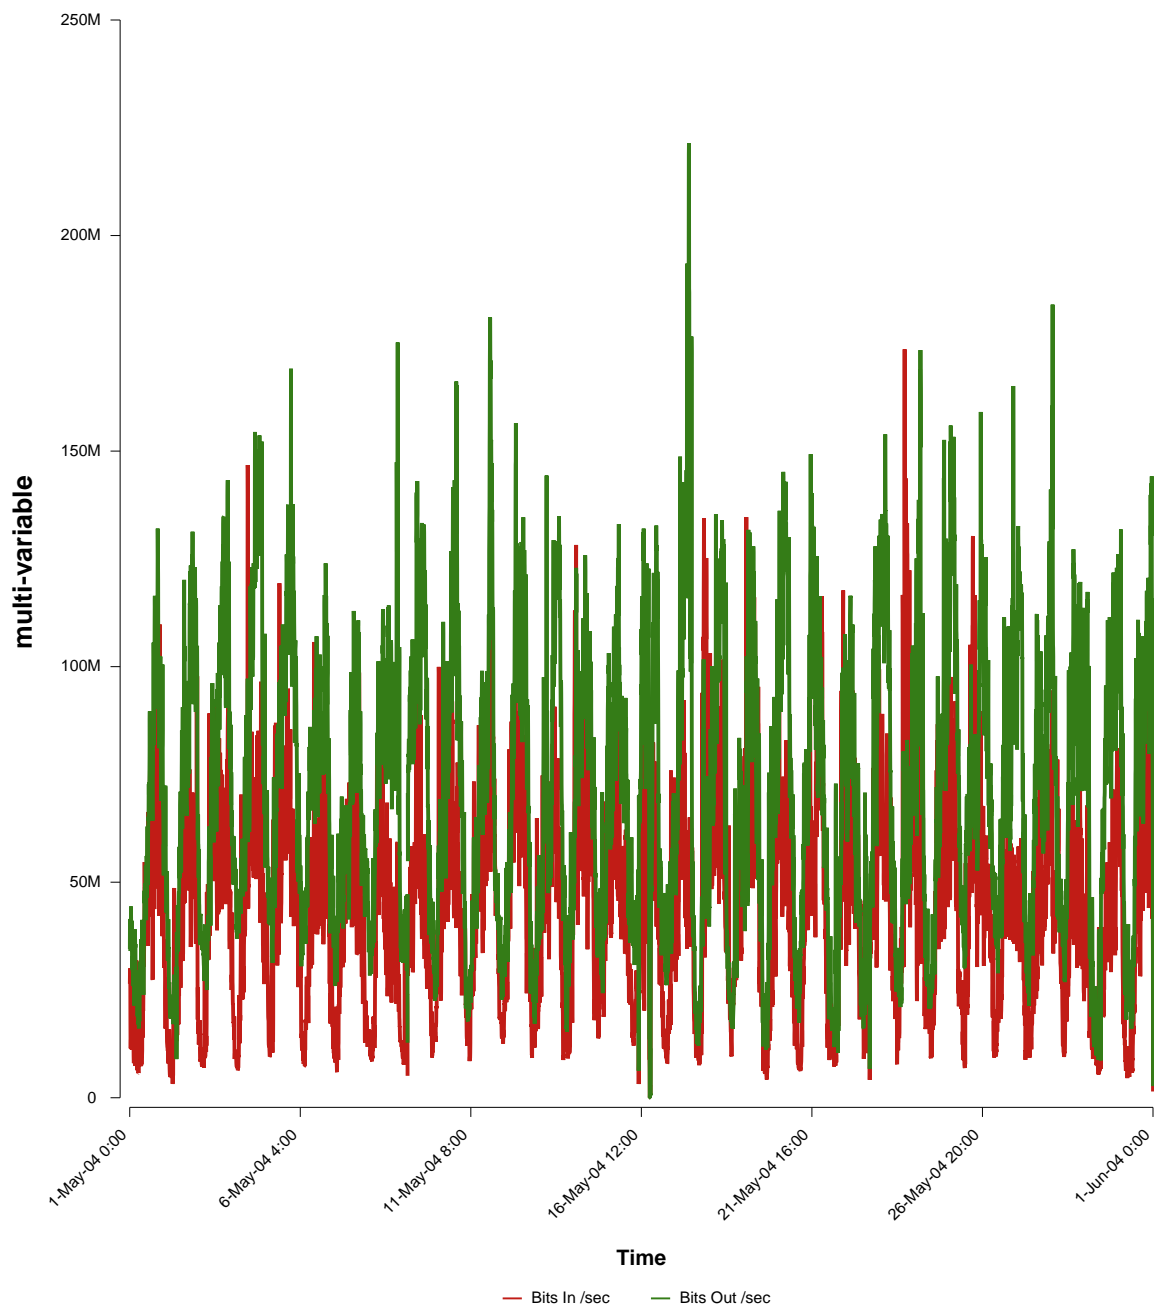

eHealth Trend Report

Divide by Time

SUNET-A-KARLSTAD-KAU

From: 2004/05/01 00:00
To: 2004/05/31 23:59

Created: 2004/06/02 04:00:55