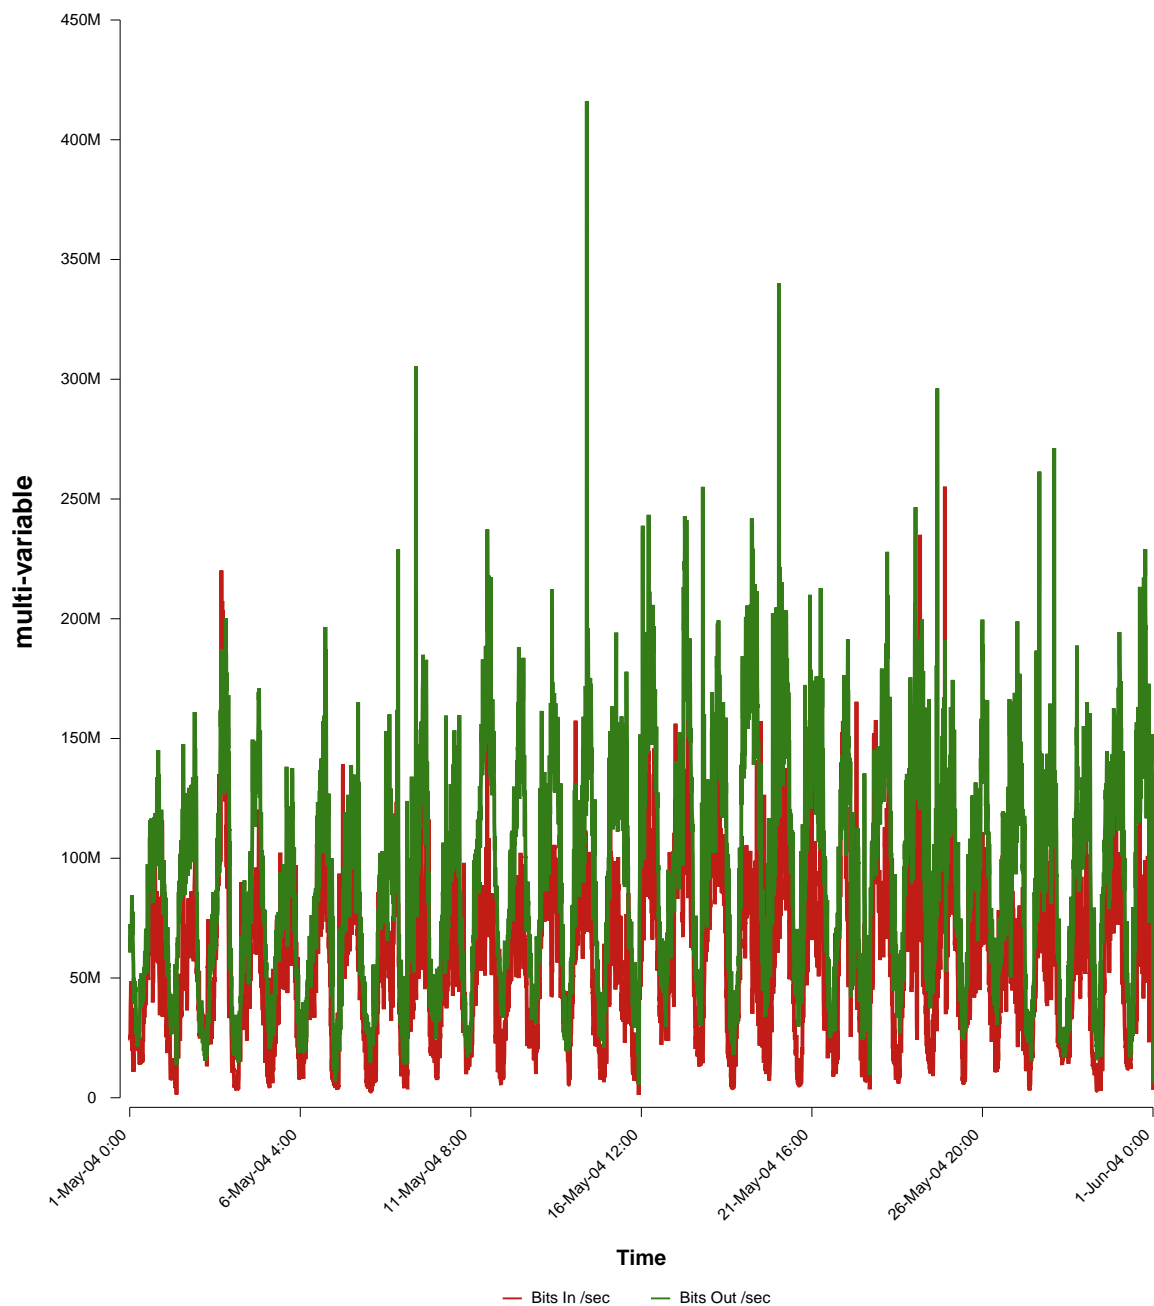

eHealth Trend Report

Divide by Time

SUNET-A-KALMAR-HIK

From: 2004/05/01 00:00
To: 2004/05/31 23:59

Created: 2004/06/02 03:50:58