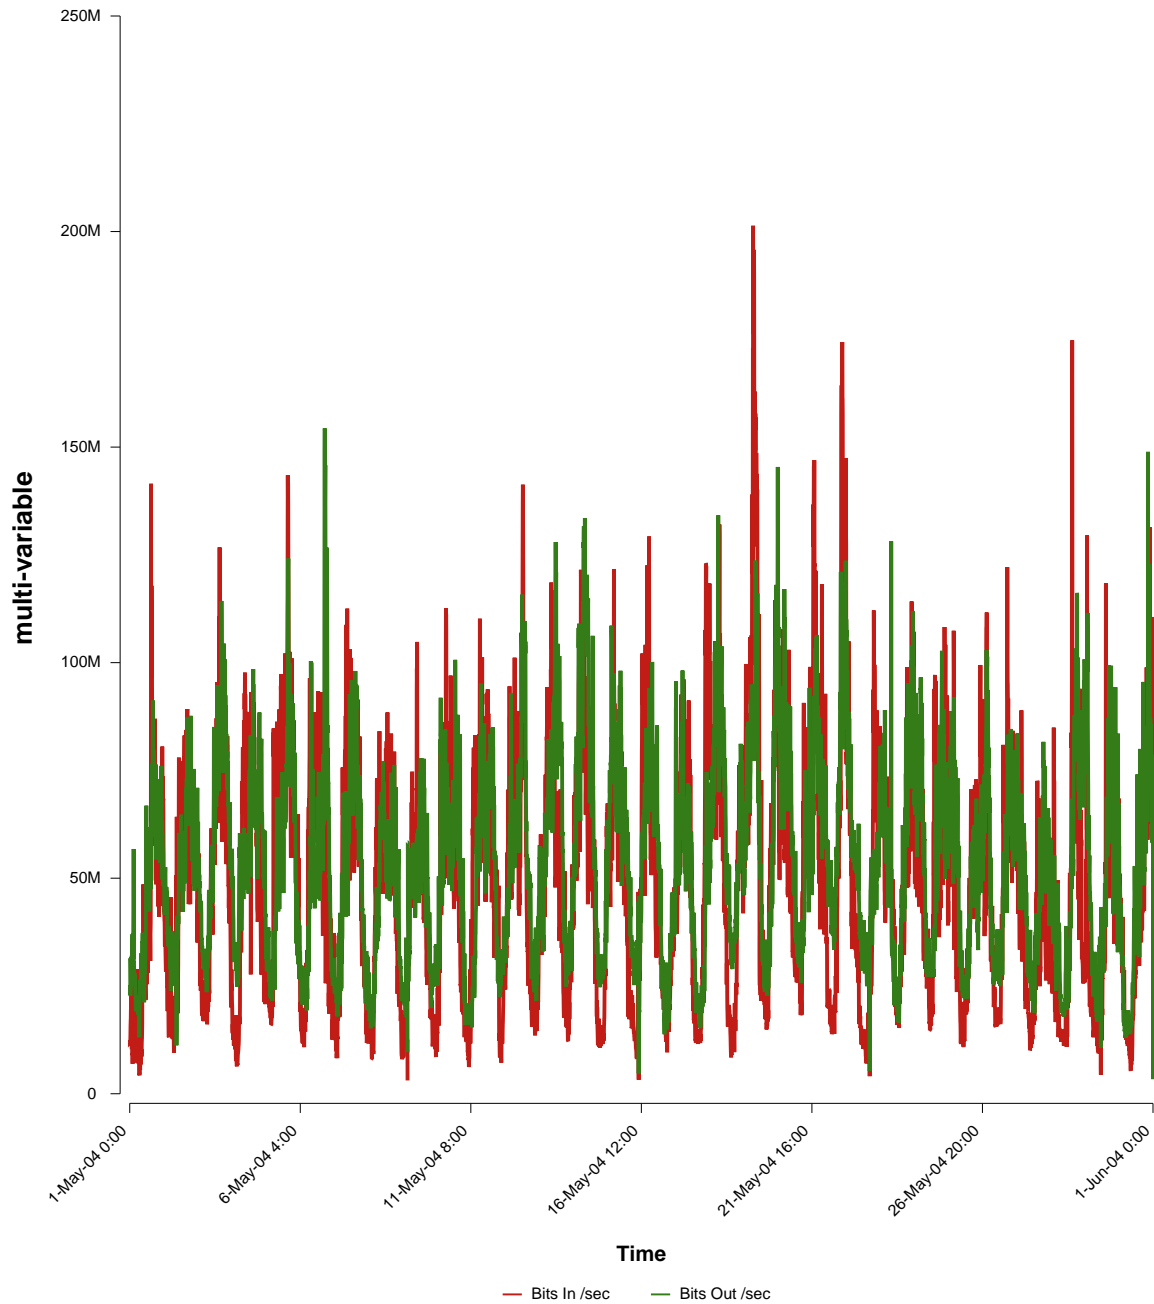

eHealth Trend Report

Divide by Time

SUNET-A-JONKOPING-HJ

From: 2004/05/01 00:00
To: 2004/05/31 23:59

Created: 2004/06/02 03:40:58